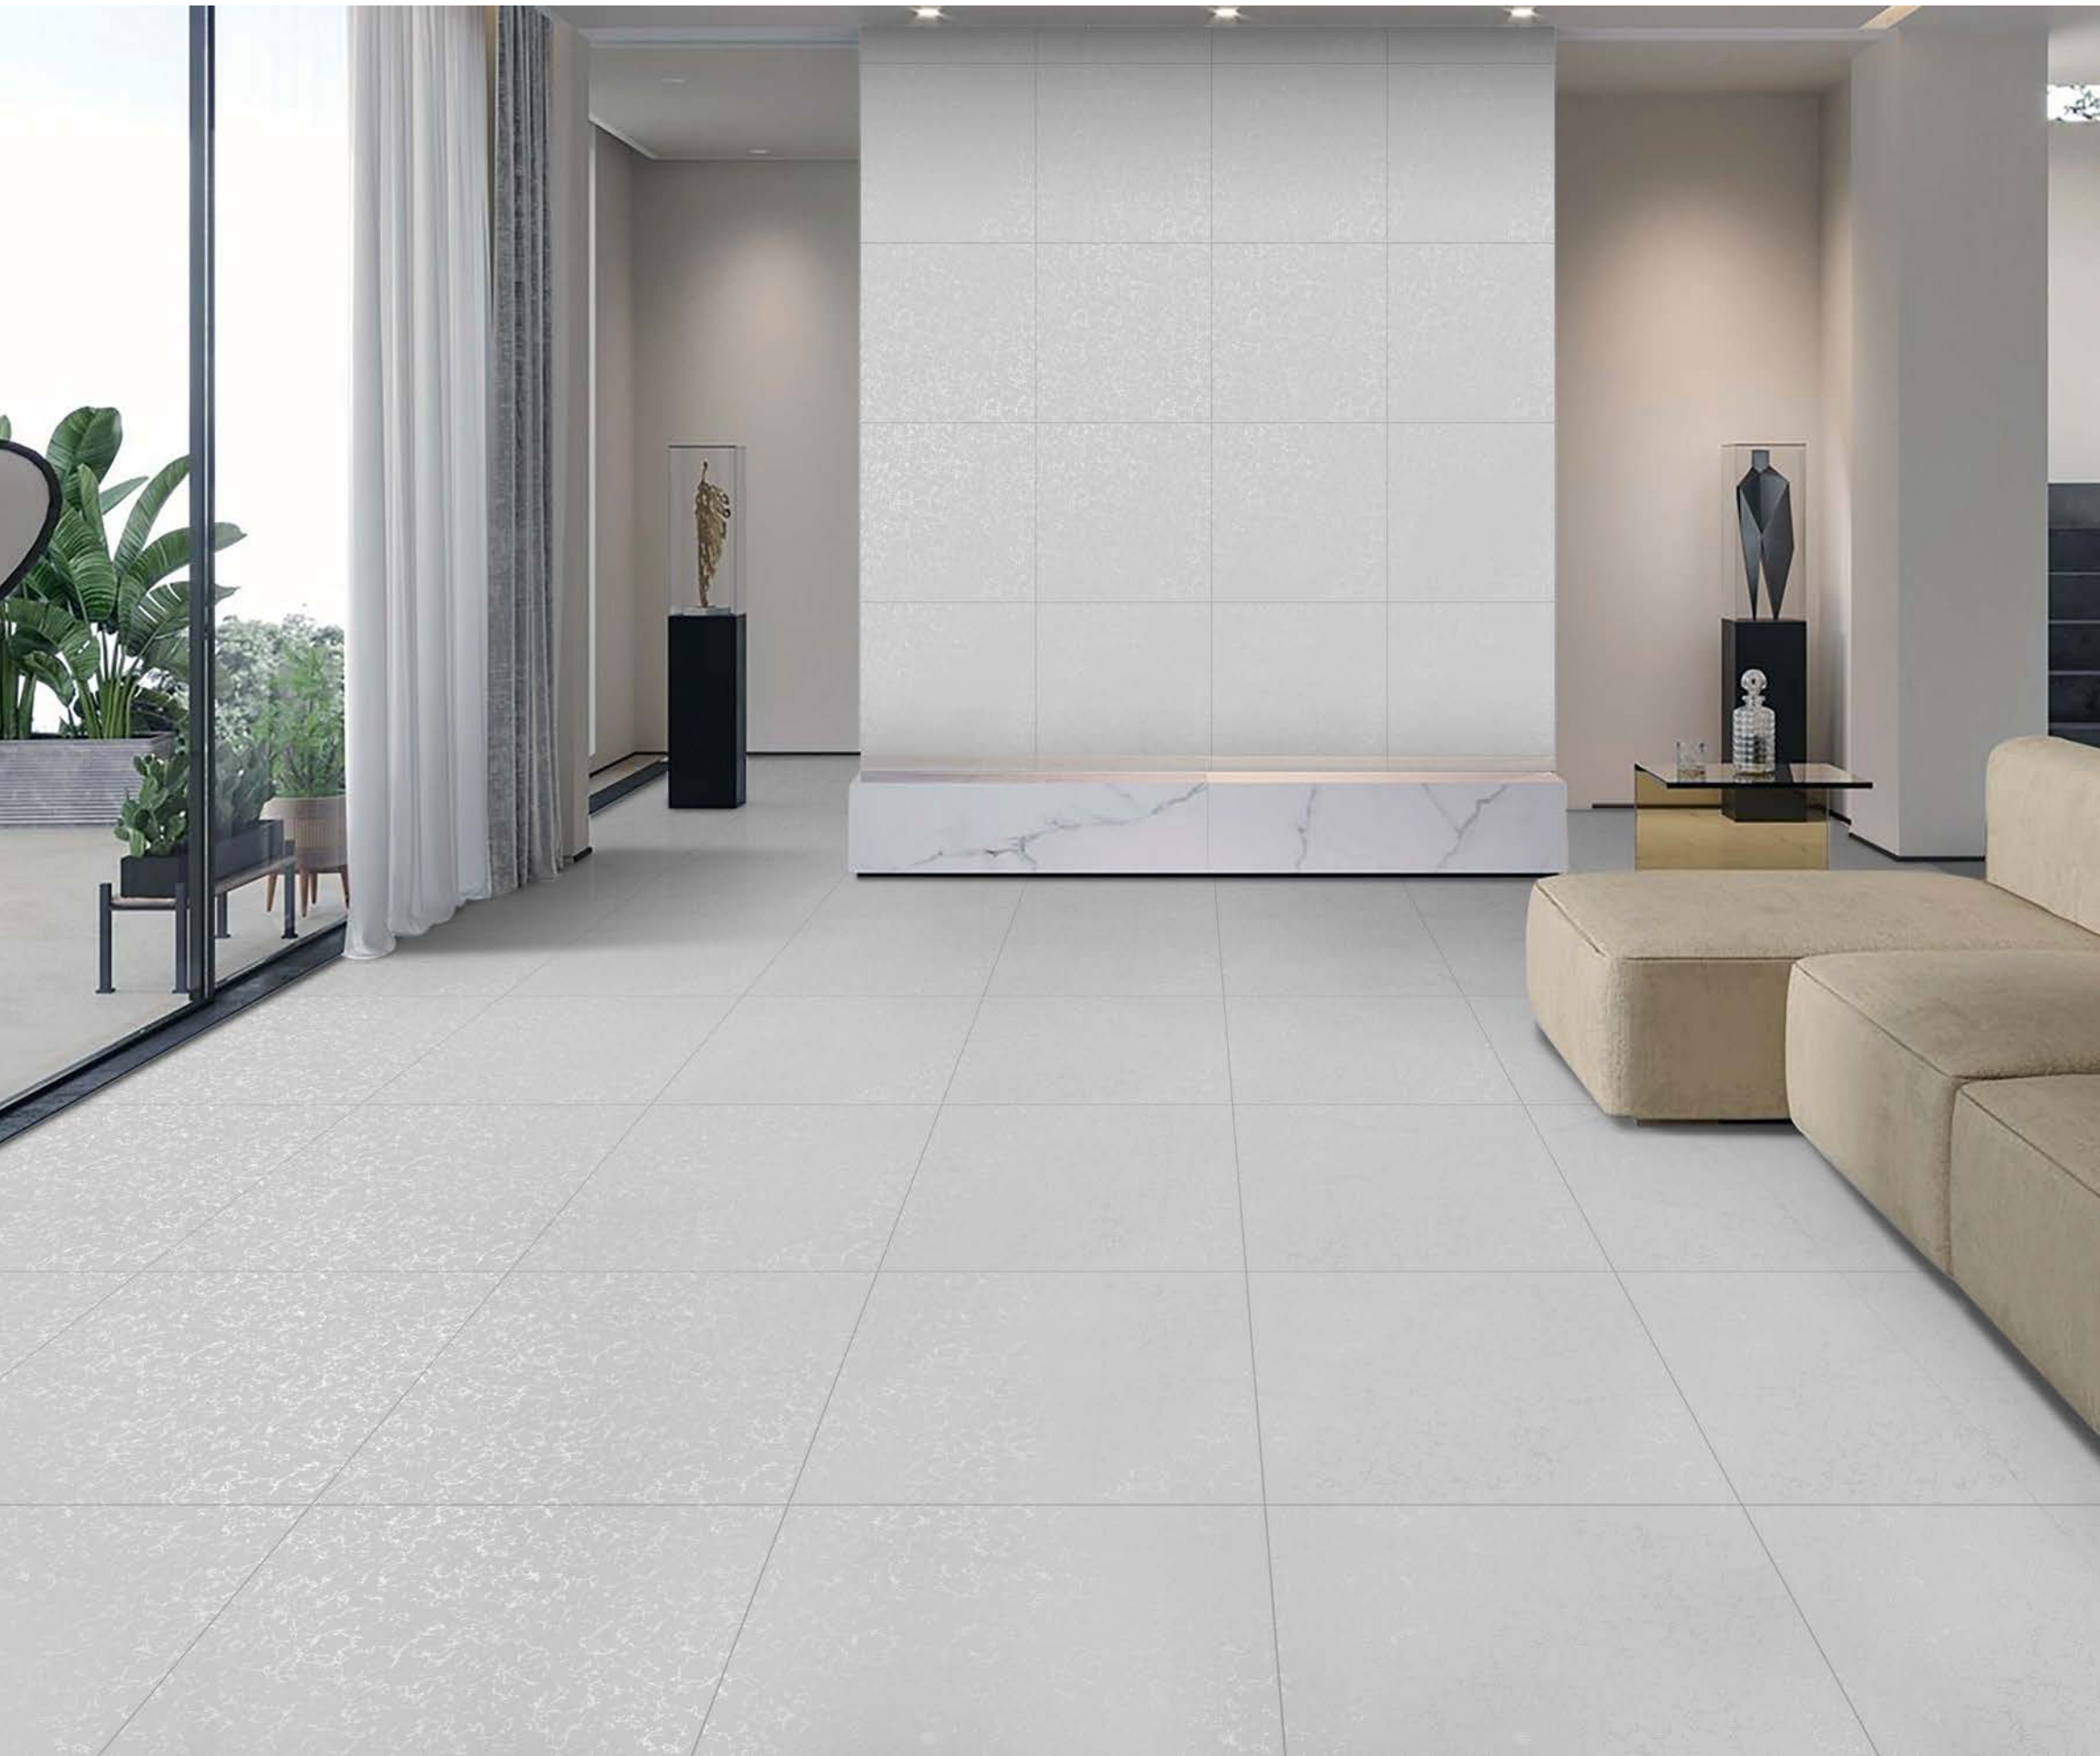

RUST LIGHT GERY

Size : 600x600mm

Finish : Metallic