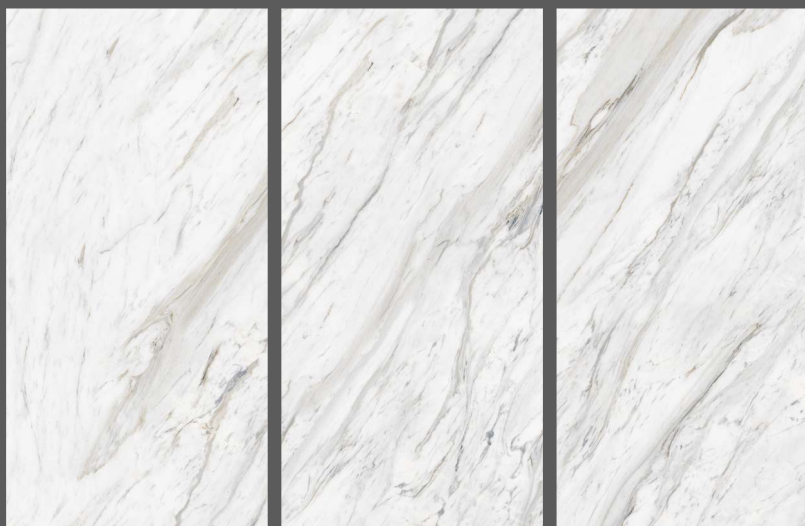

Randoms : 05