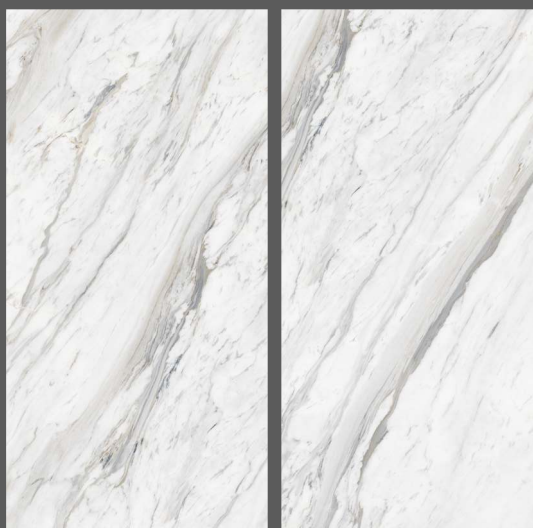

Randoms : 05