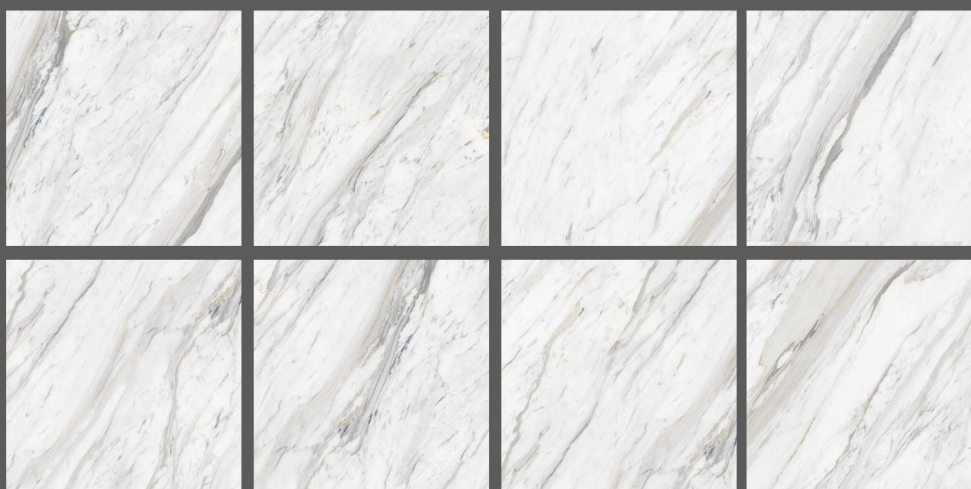

FINISH :
POLISHED

SIZE :
600x600mm