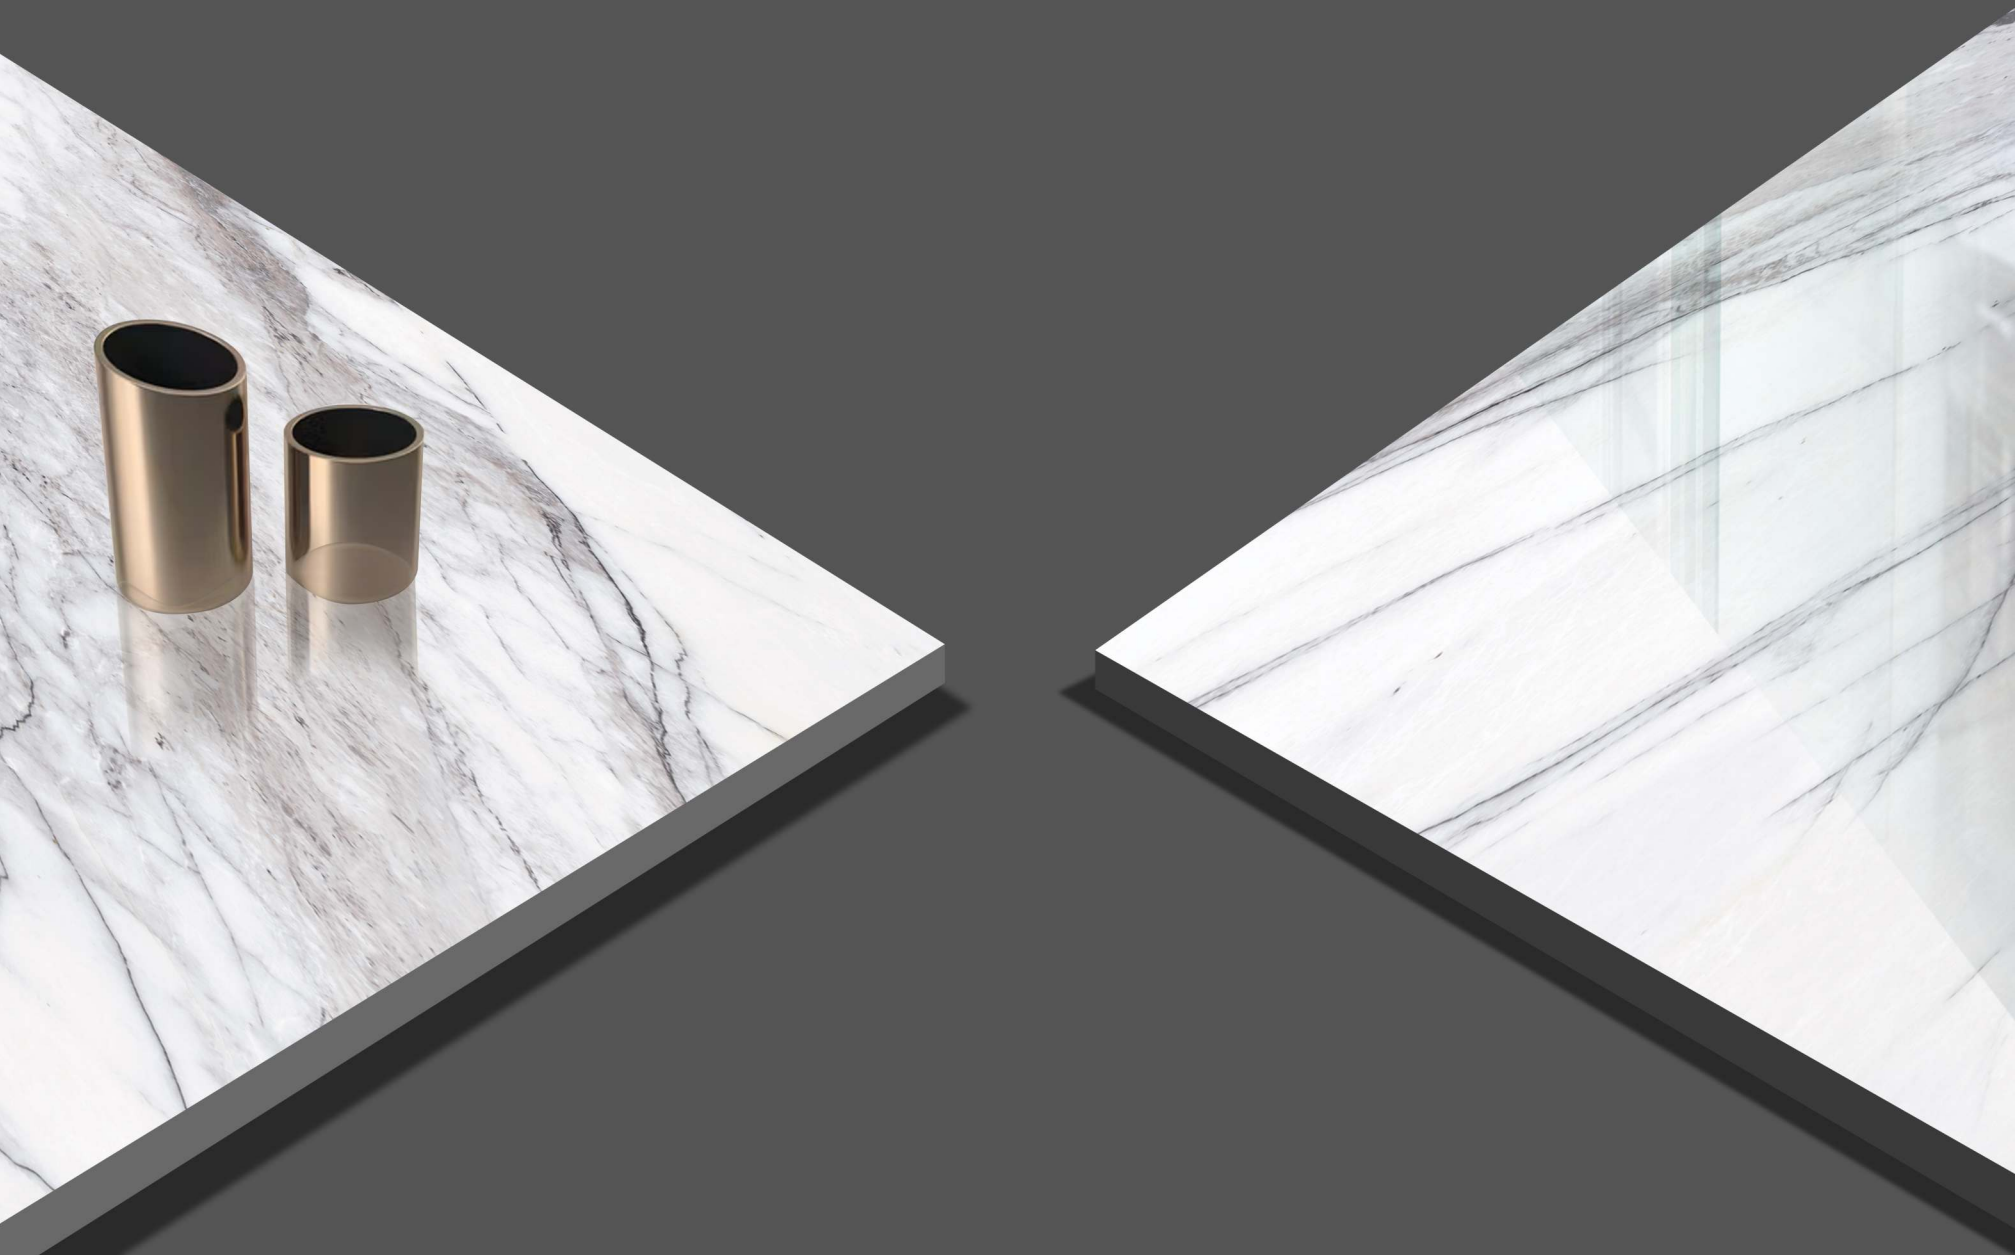

AIRPORTS

PUBLIC SPACES

Agata White

FINISH :
POLISHED

SIZE :
600x1200mm

Randoms : 05

FINISH :
POLISHED

SIZE :
600x600mm