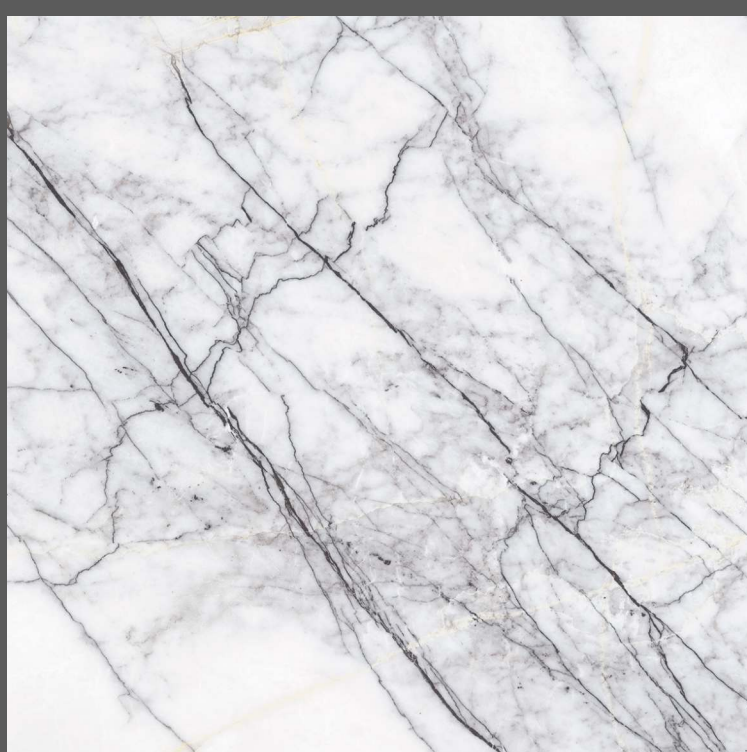

AIRPORTS

PUBLIC SPACES

Agata White

FINISH :
POLISHED

SIZE :
600x1200mm

Randoms : 05

FINISH :
POLISHED

SIZE :
600x600mm