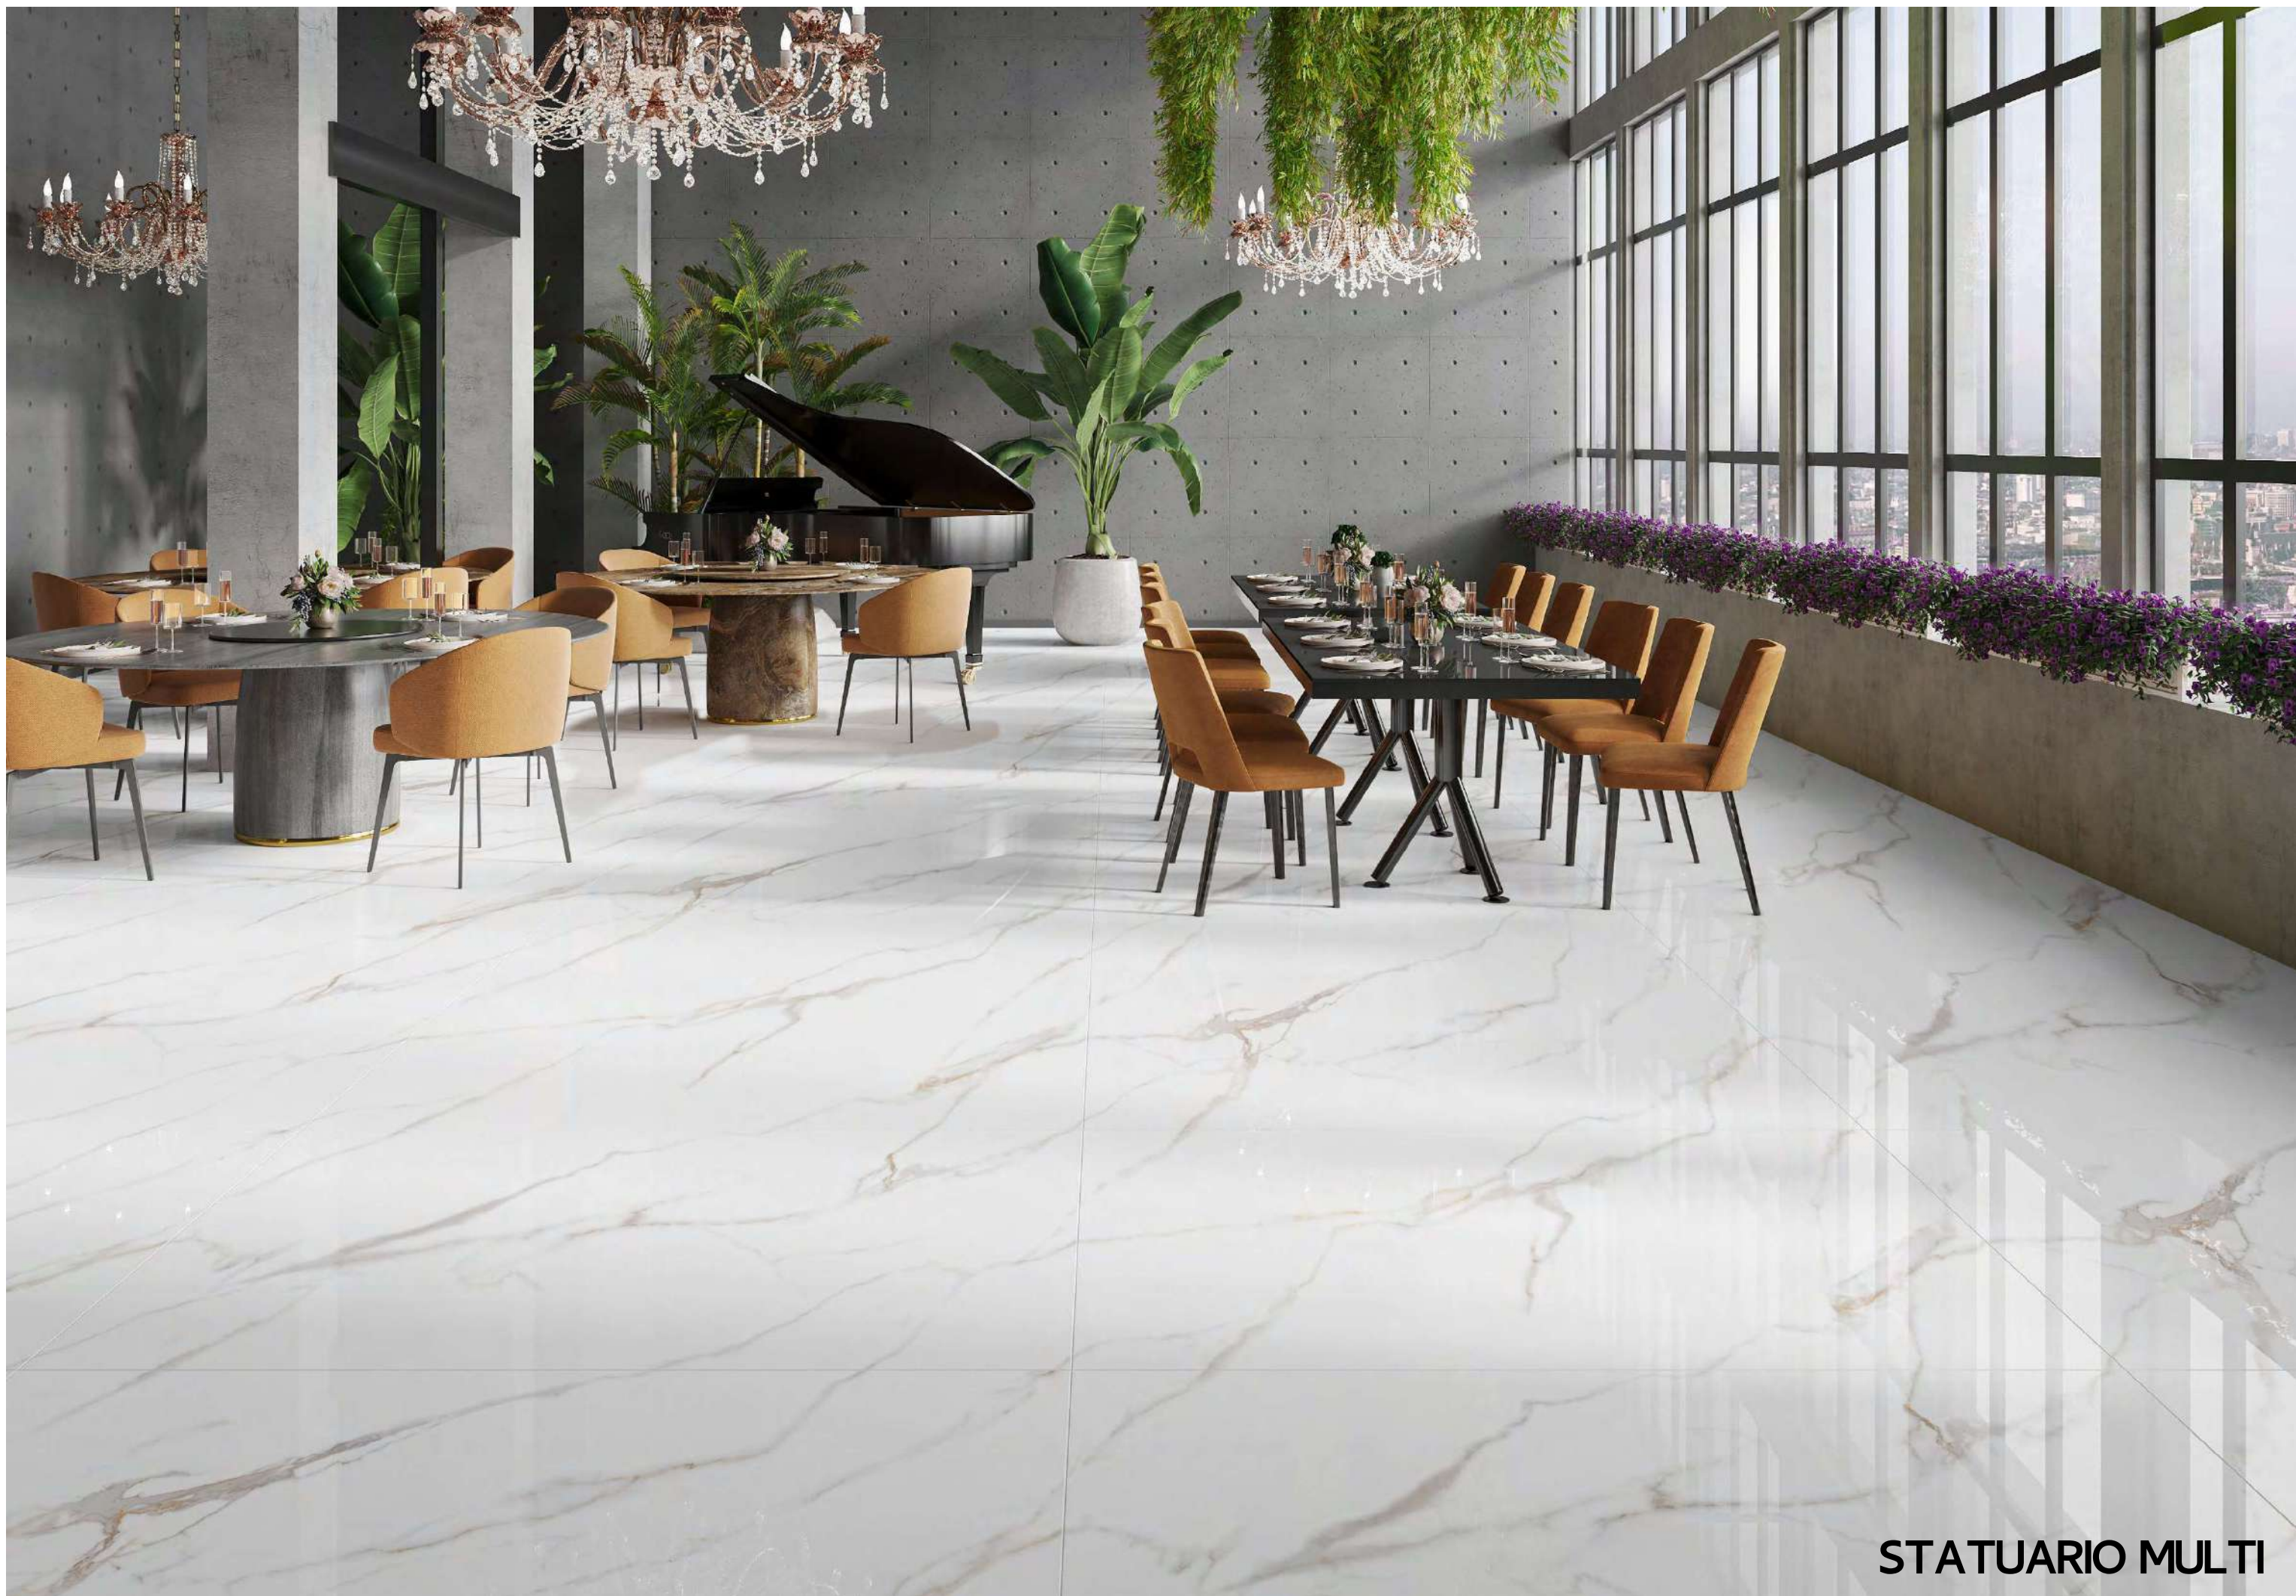

Thickness :
09mm

Random :
04

SMOKEY PEACH

SMOKEY PEACH

Size :
800x1600mm

Finish :
Glossy-Endless

Thickness :
09mm

Random :
04