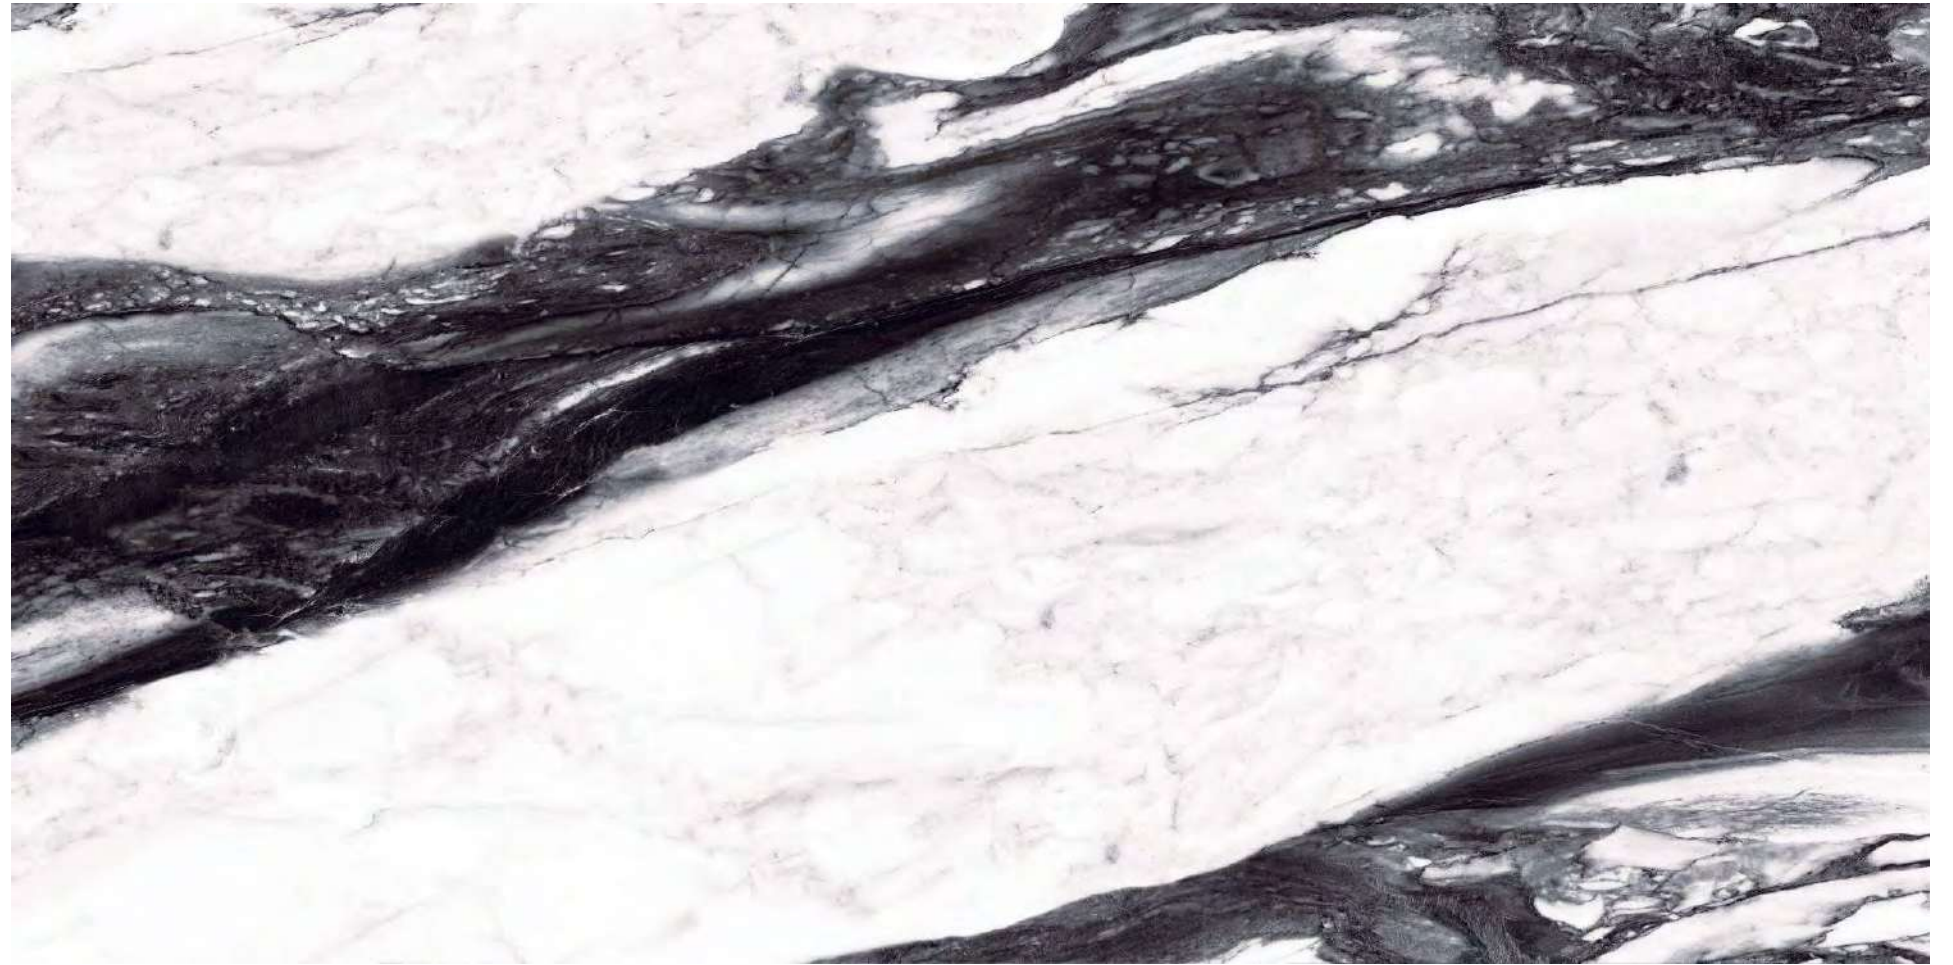

elements of the nature

CALACATTA RENOIR

800x1600 mm

High Glossy

04

A reflection of
YOUR
Relief

MIRROR
COLLECTION

CLOUDIA
BLUE ONYX