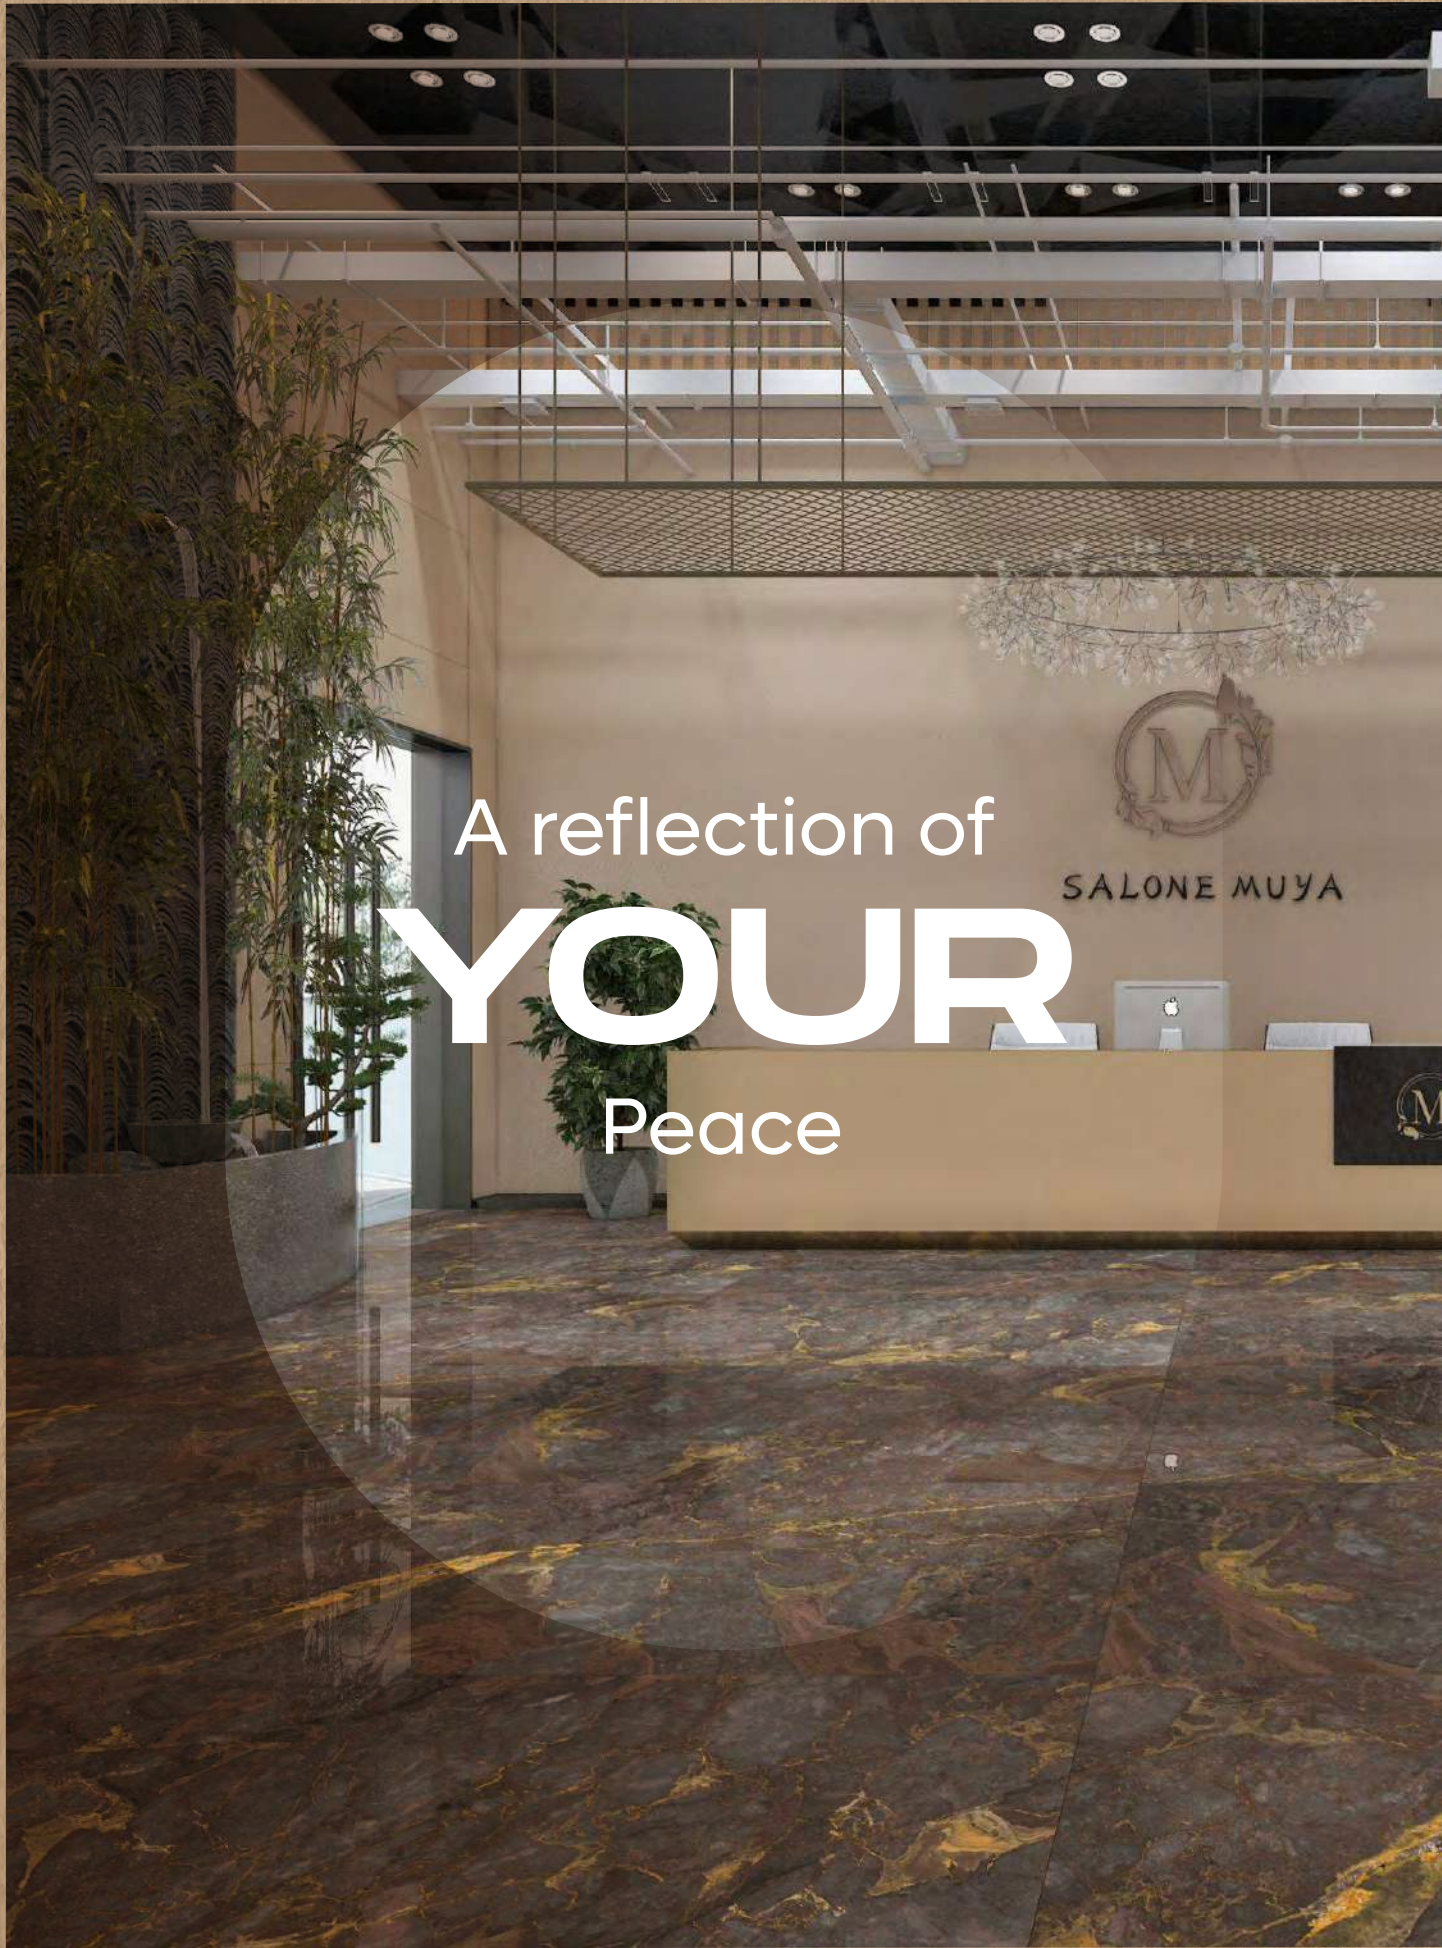

A reflection of
YOUR
Peace

MIRROR
COLLECTION

**PURPLE
MING**