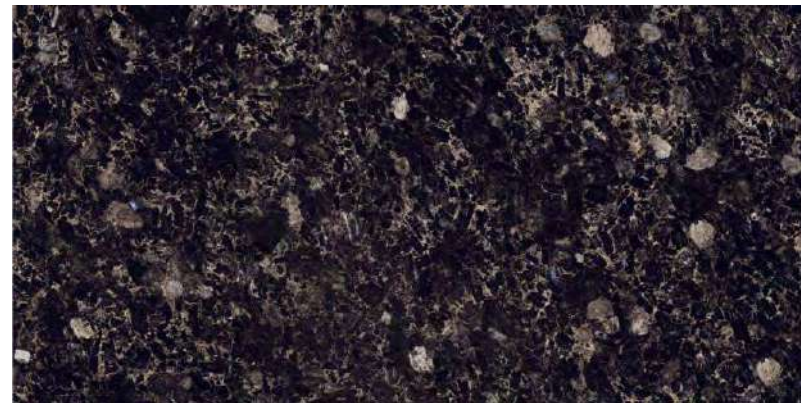

MIRROR
COLLECTION

**BLUE
DIAMOND**

SENSORA

BLUE DIAMOND

800x1600 mm
HIGH GLOSSY COLLECTION

elements of the
nature

BLUE DIAMOND

800x1600 mm