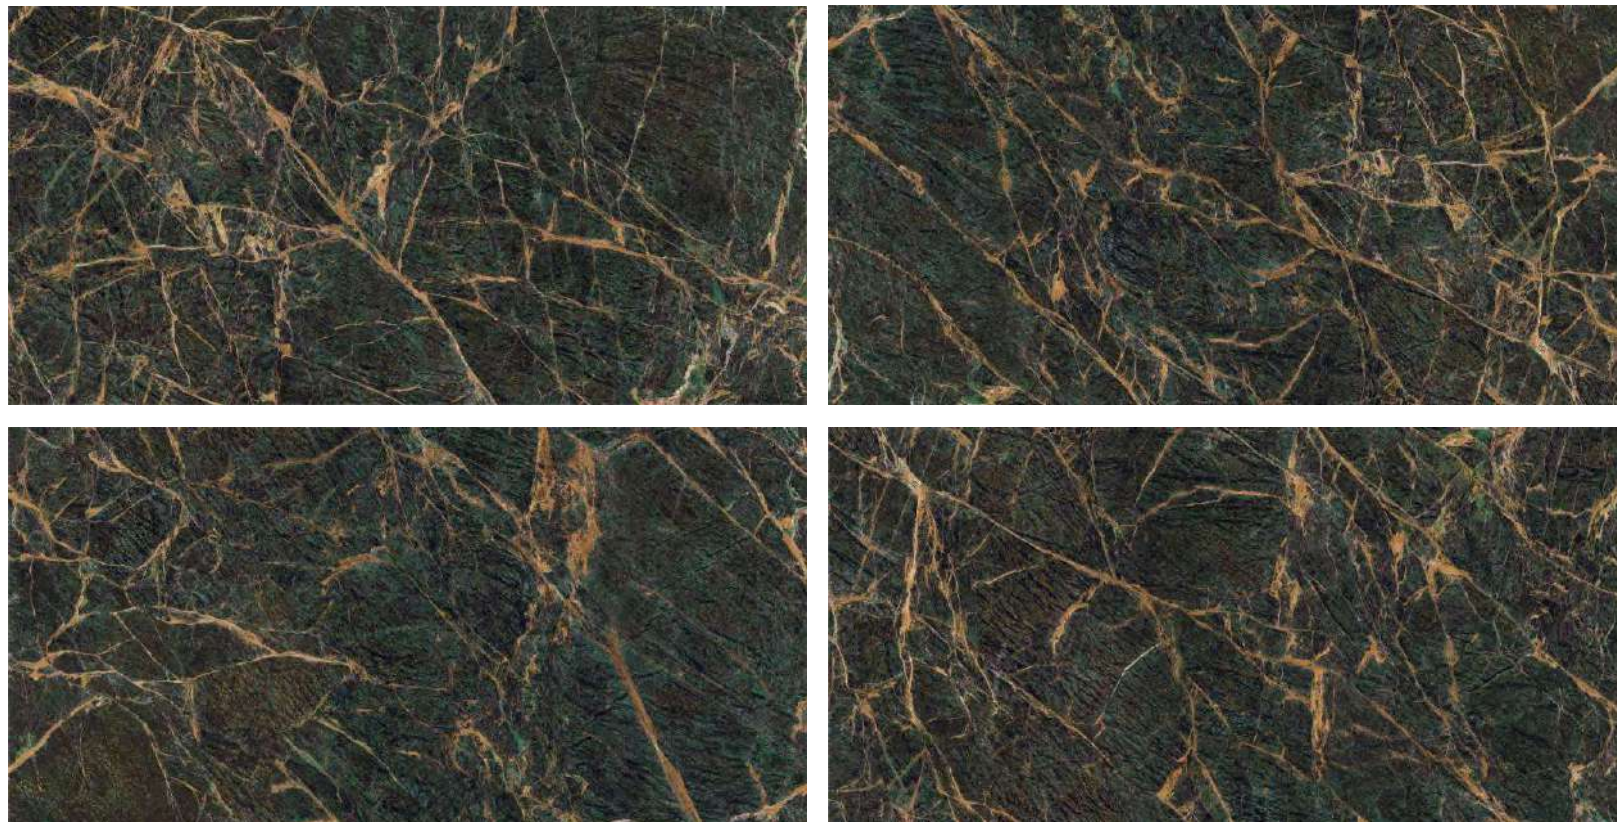

YOUR

Empathy

MIRROR
COLLECTION

**ZEBRANO
OLIVE**

ZEBRANO OLIVE

800x1600 mm
HIGH GLOSSY COLLECTION

elements of the nature

ZEBRANO OLIVE