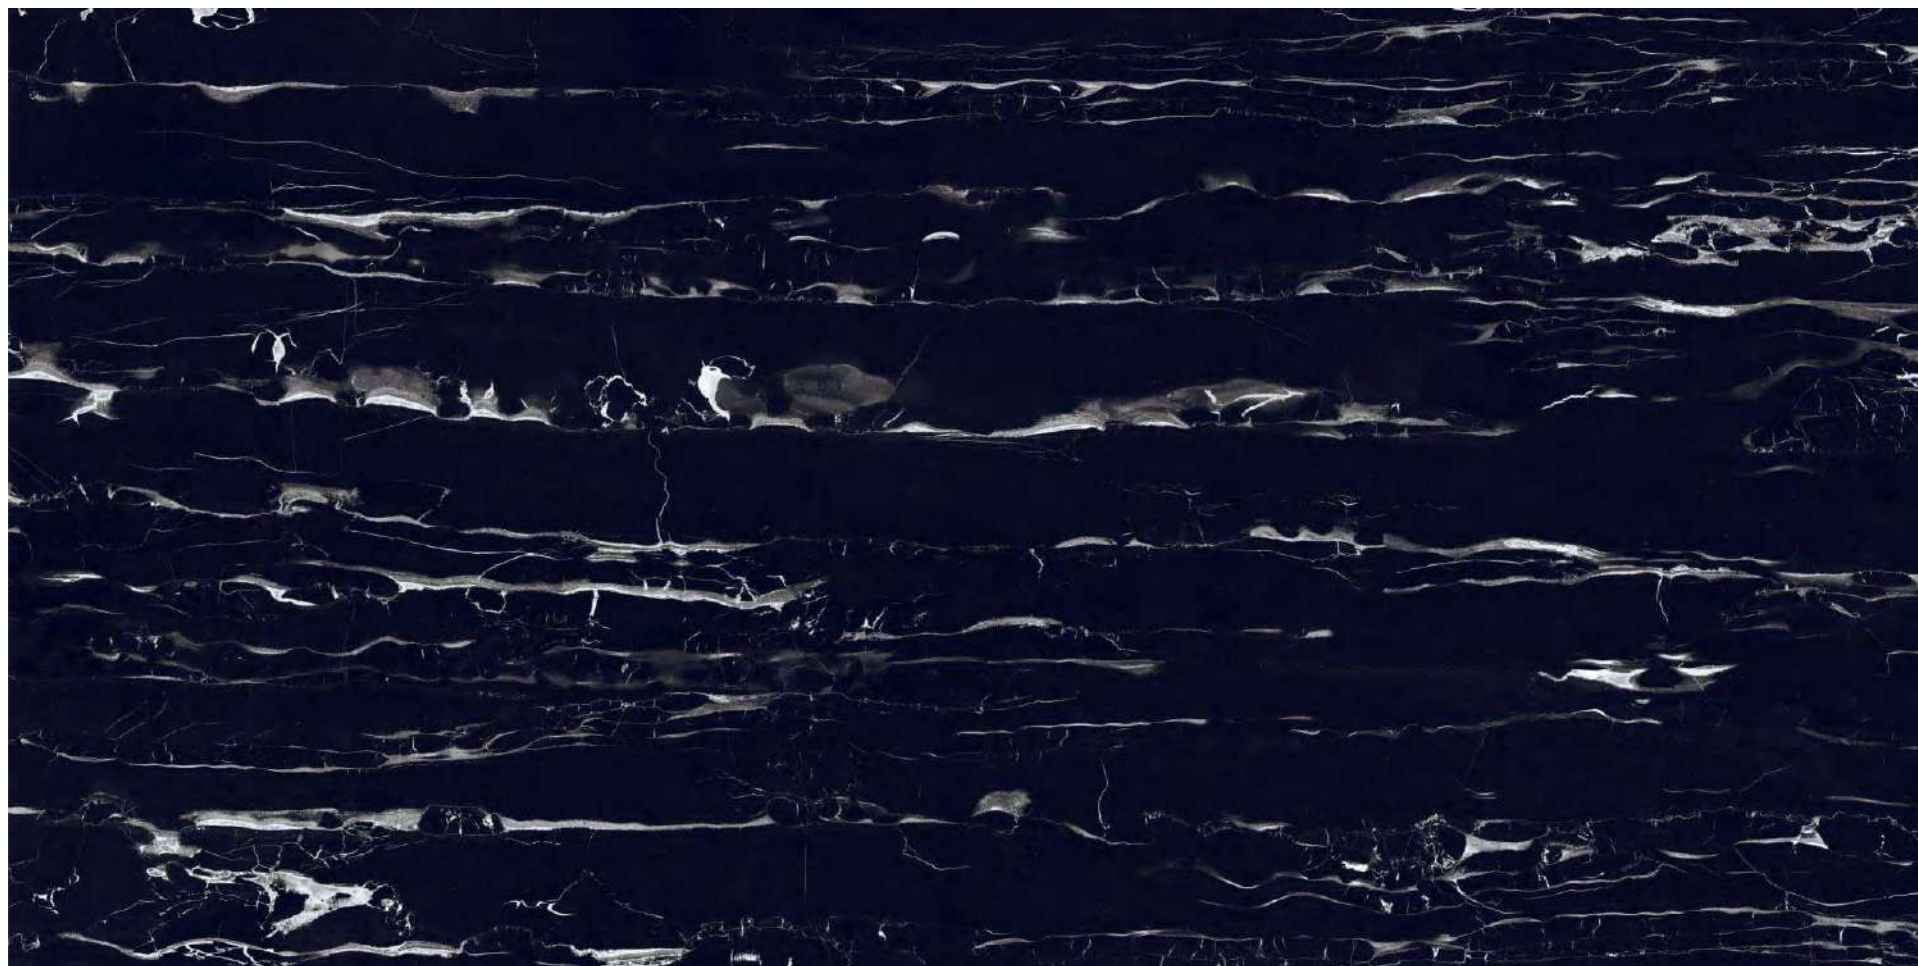

YOUR

Comfort

MIRROЯ
COLLECTION

**PORTORO
BLACK**

PORTORO BLACK

800x1600 mm

HIGH GLOSSY-COLLECTION

elements of the nature