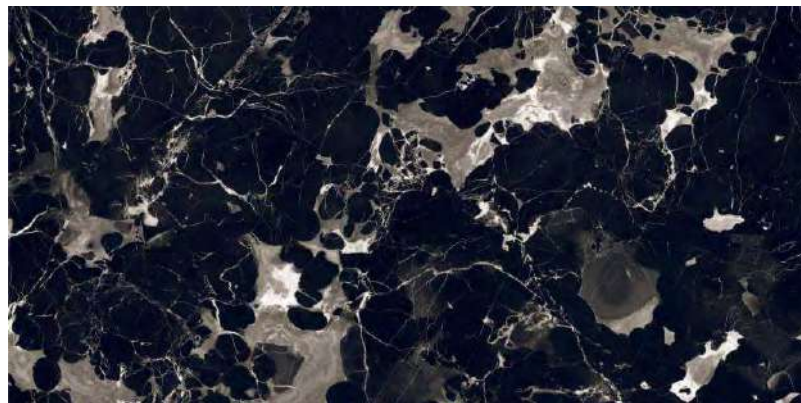

MIRROR
COLLECTION

**BLACK
ROSE**

BLACK ROSE

800x1600 mm

HIGH GLOSSY COLLECTION

elements of the
nature

BLACK ROSE

800x1600 mm