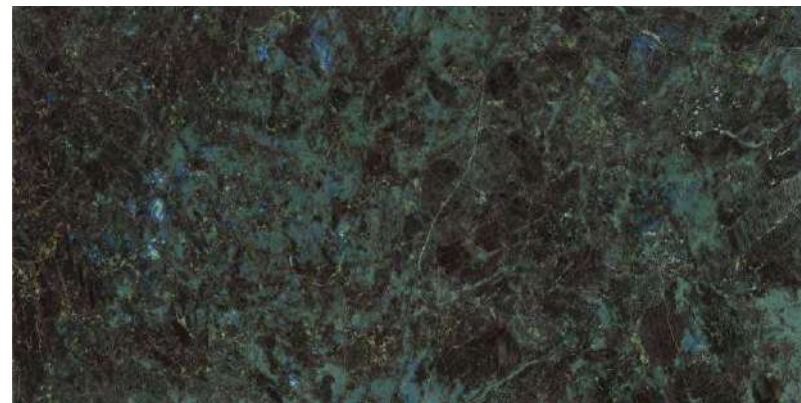

800x1600 mm

High Glossy

04