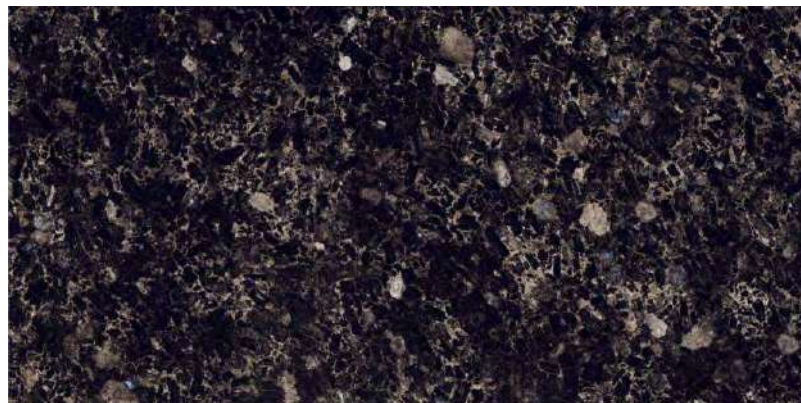

MIRROR
COLLECTION

**BLUE
DIAMOND**

SENSORA

BLUE DIAMOND

800x1600 mm
HIGH GLOSSY COLLECTION

elements of the
nature

BLUE DIAMOND

800x1600 mm