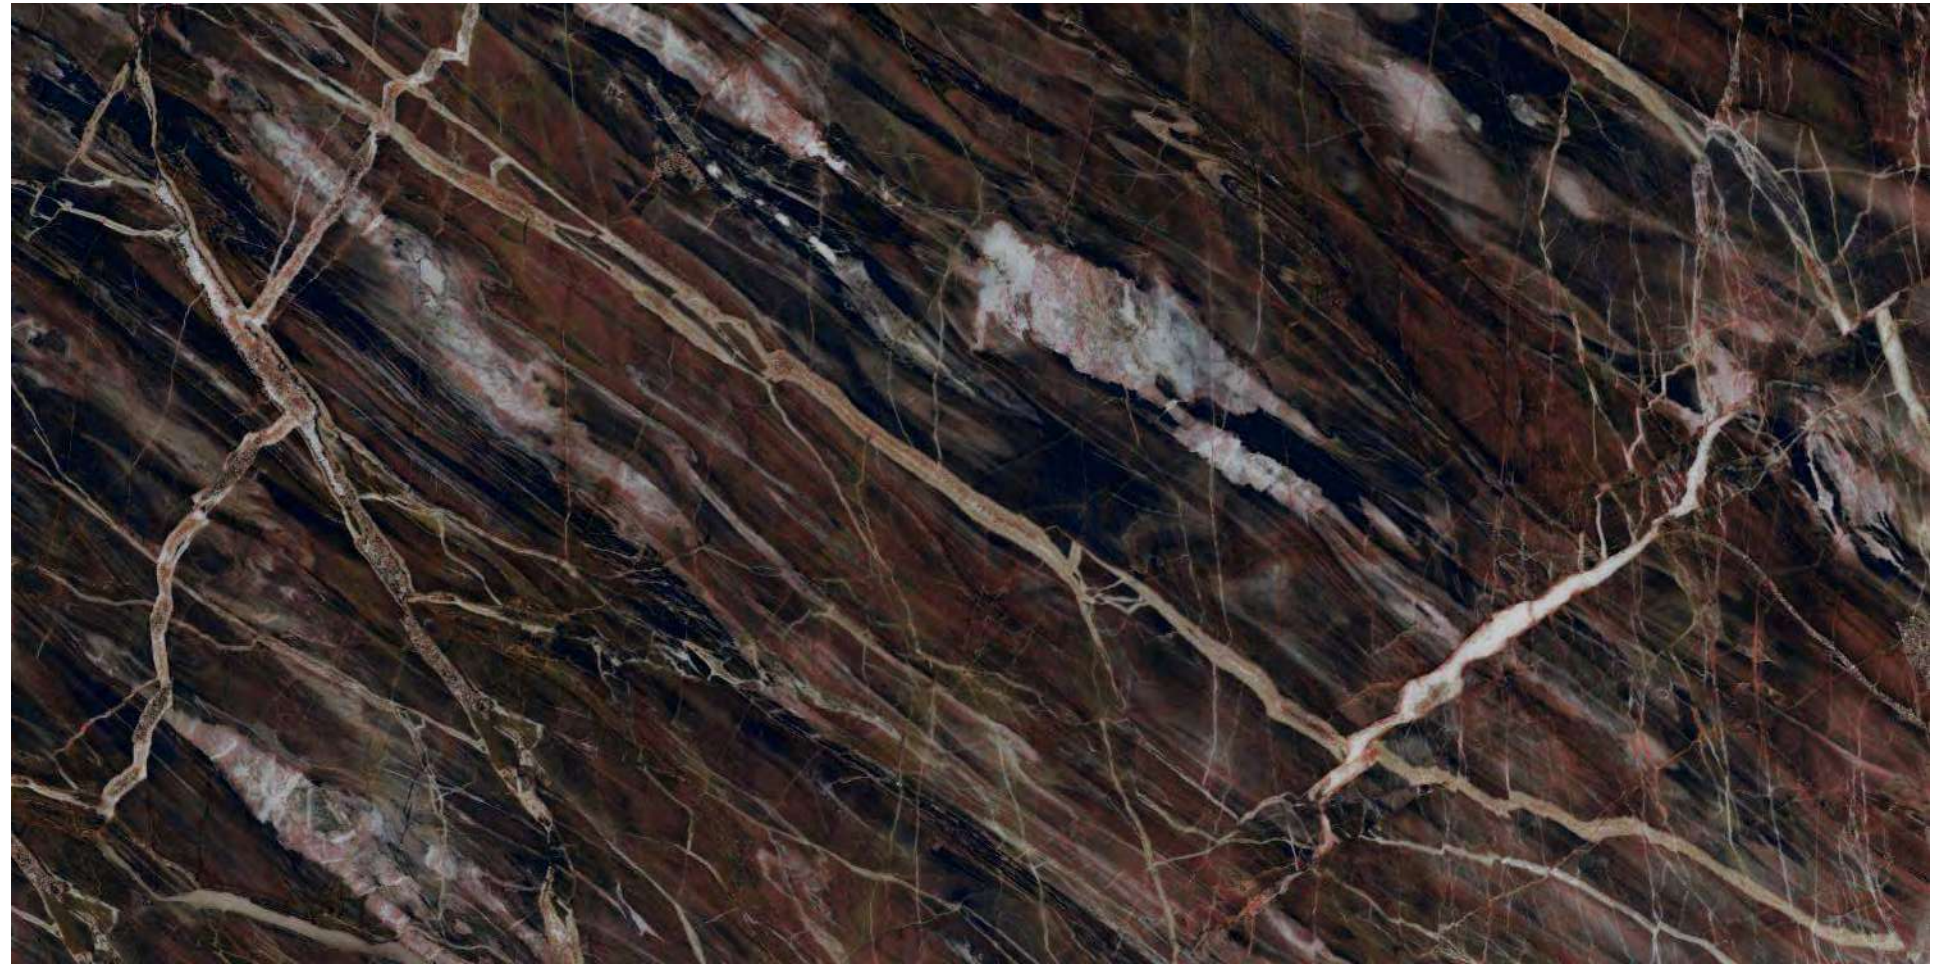

EQUILIBRIUM

800x1600 mm

High Glossy

04