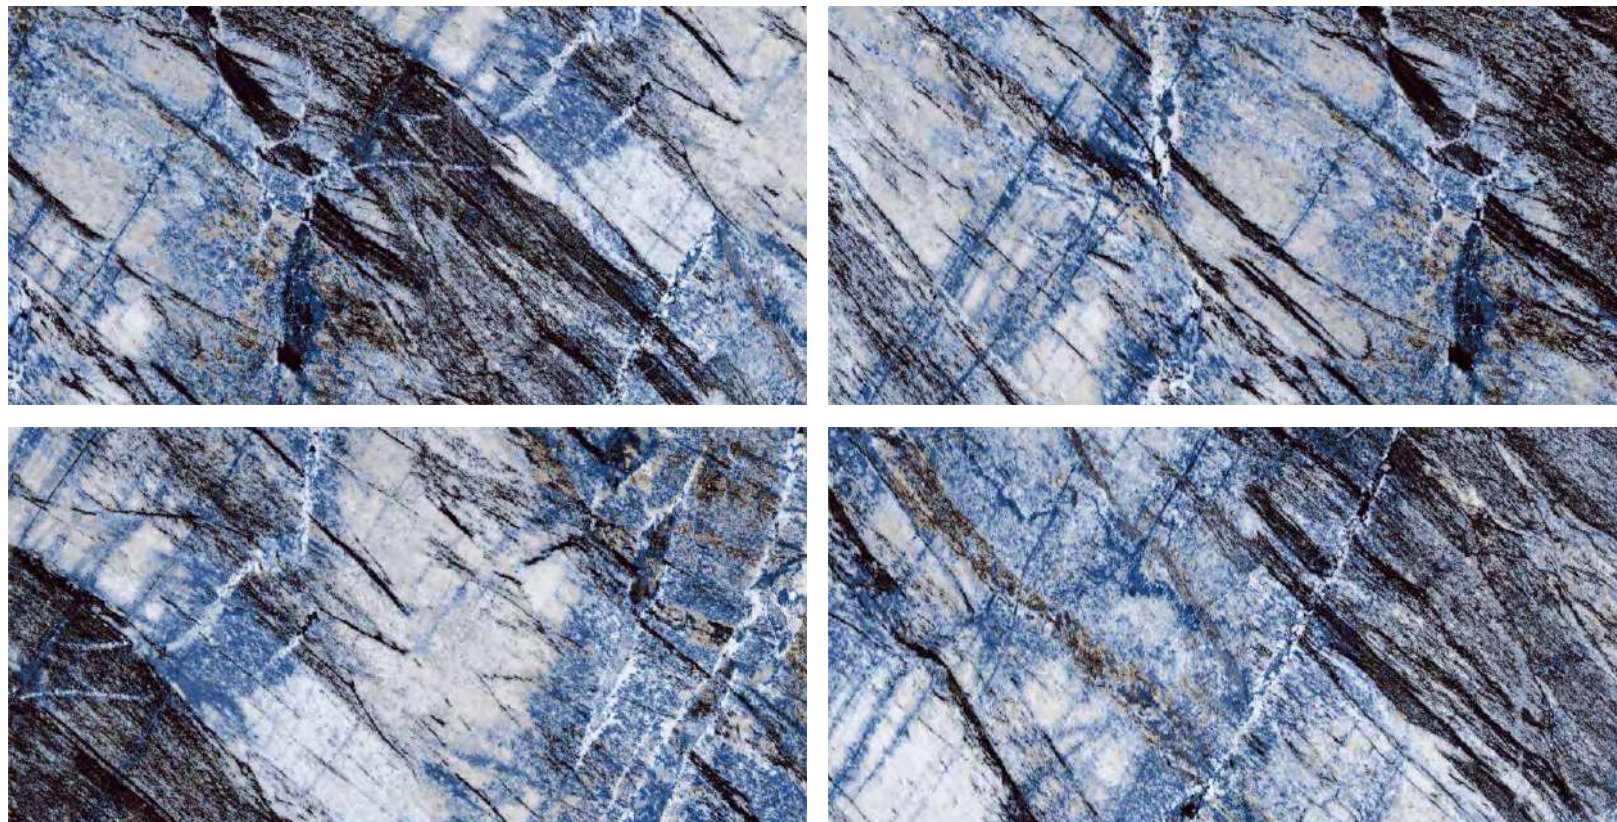

800x1600 mm

High Glossy

04