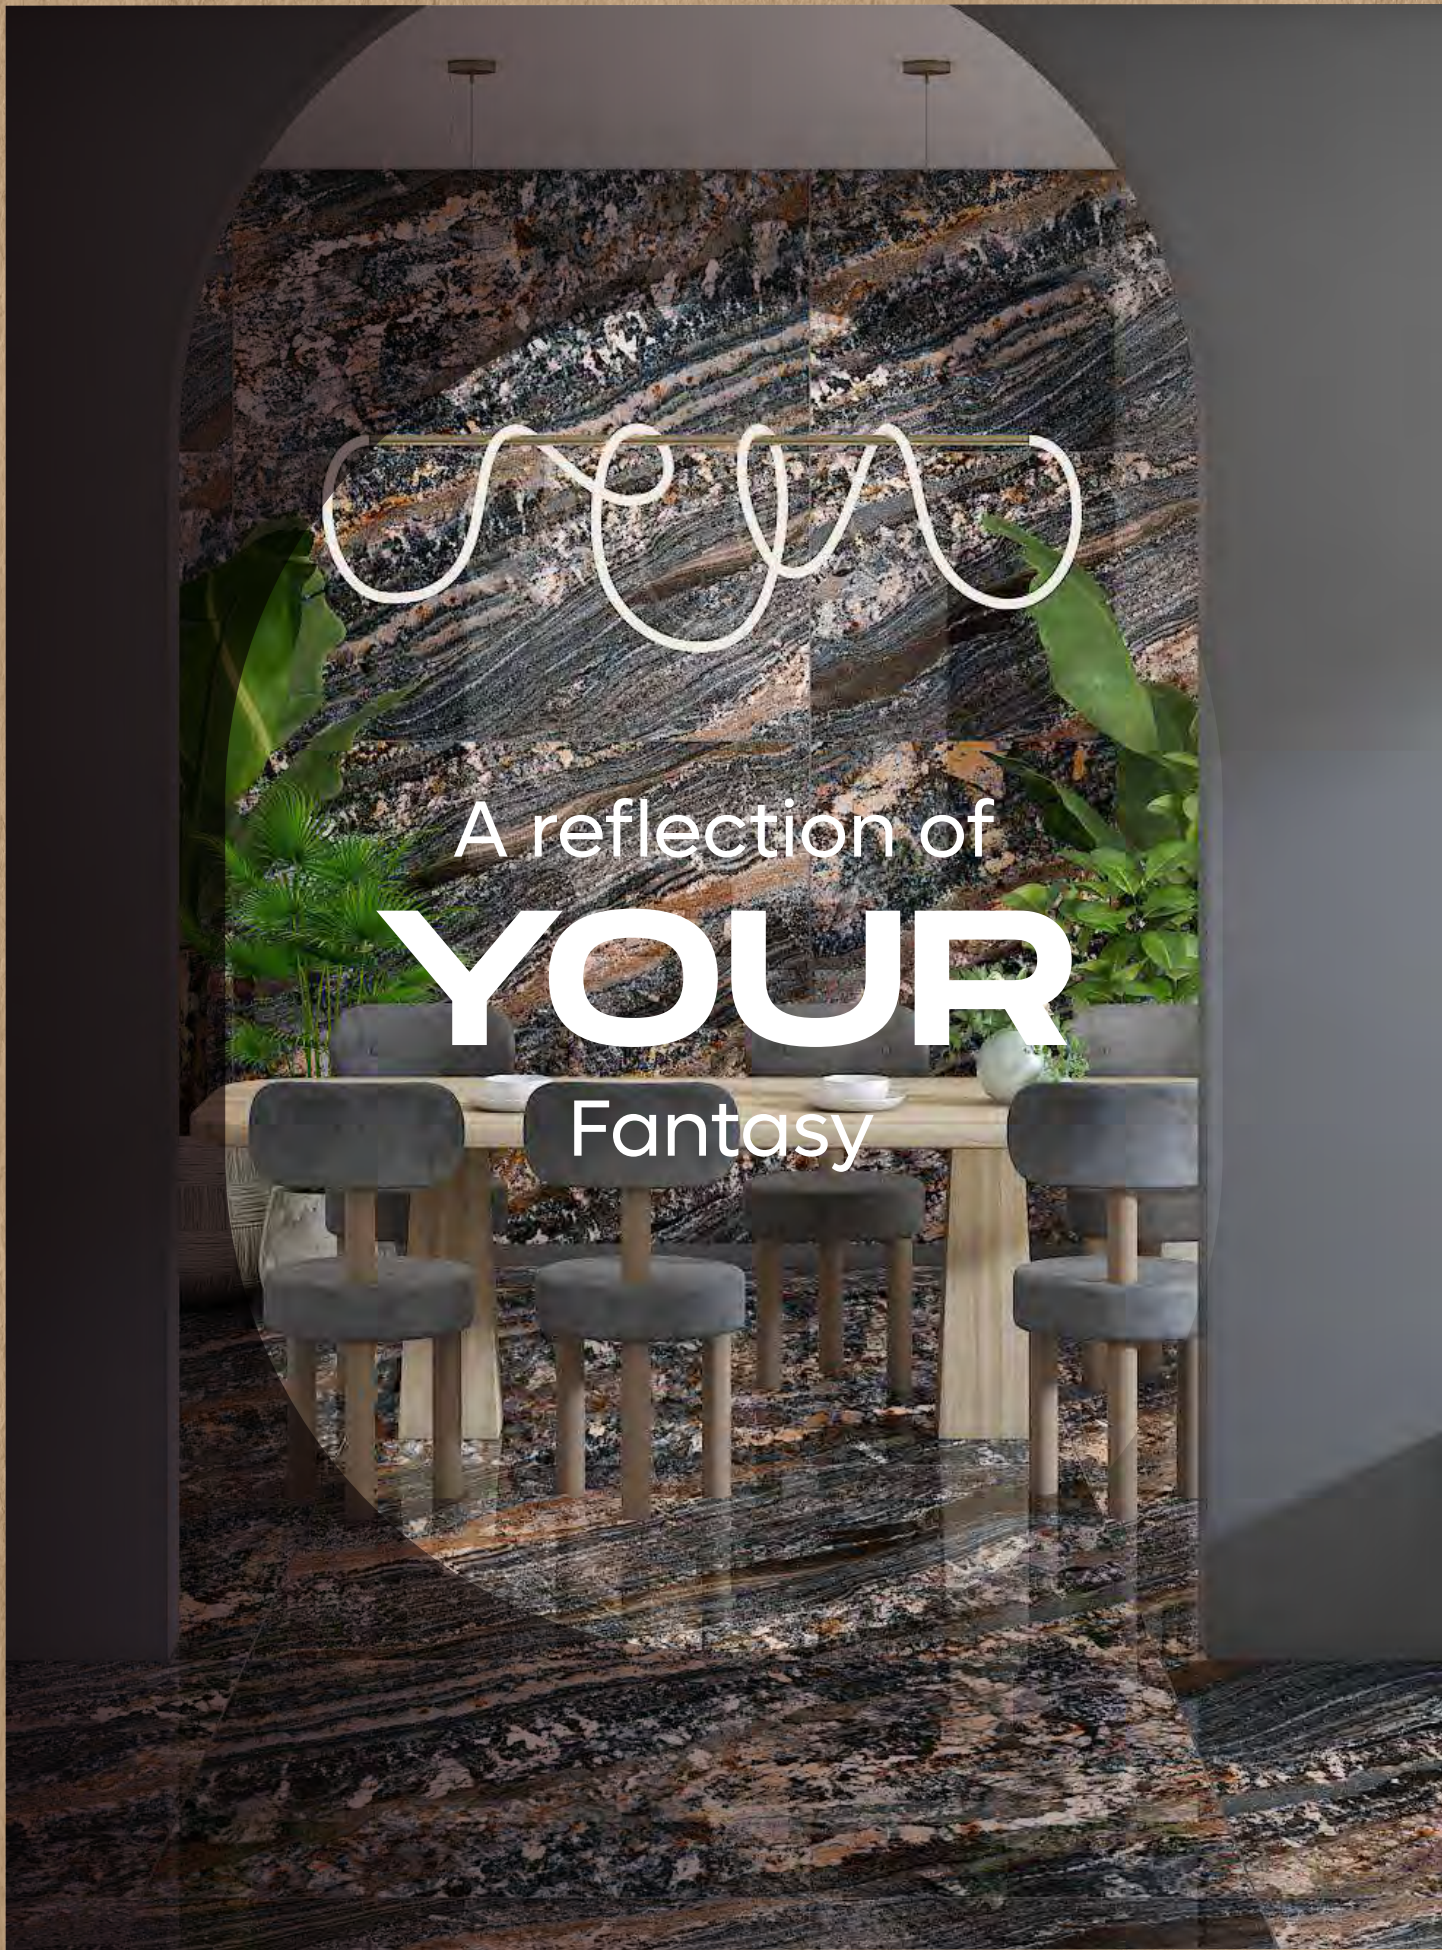

A reflection of

YOUR

Fantasy

MIRROR
COLLECTION

**NETUNO
BORDEAUX**