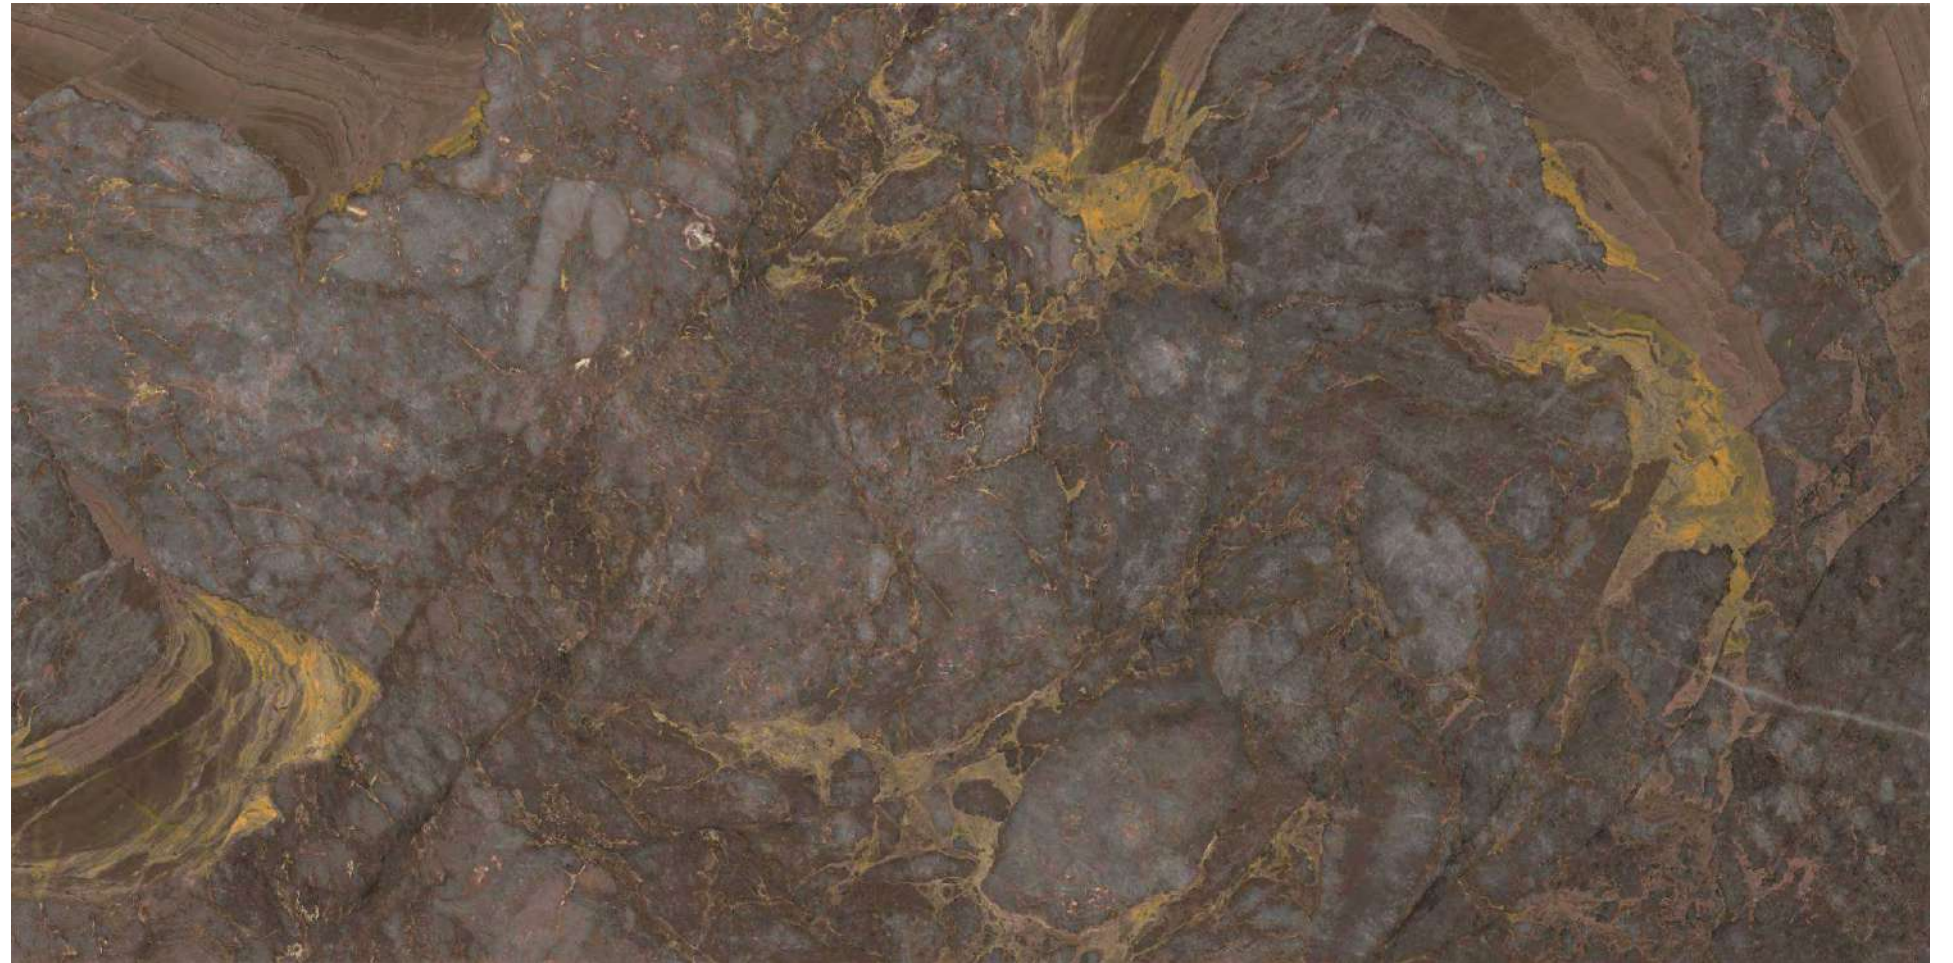

PURPLE MING