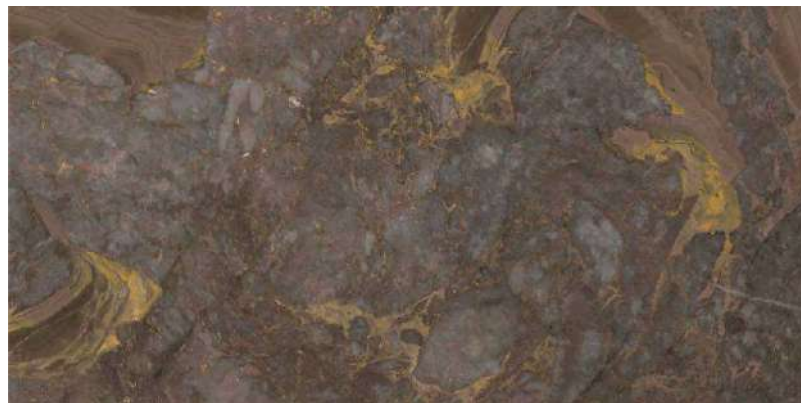

800x1600 mm

High Glossy

04