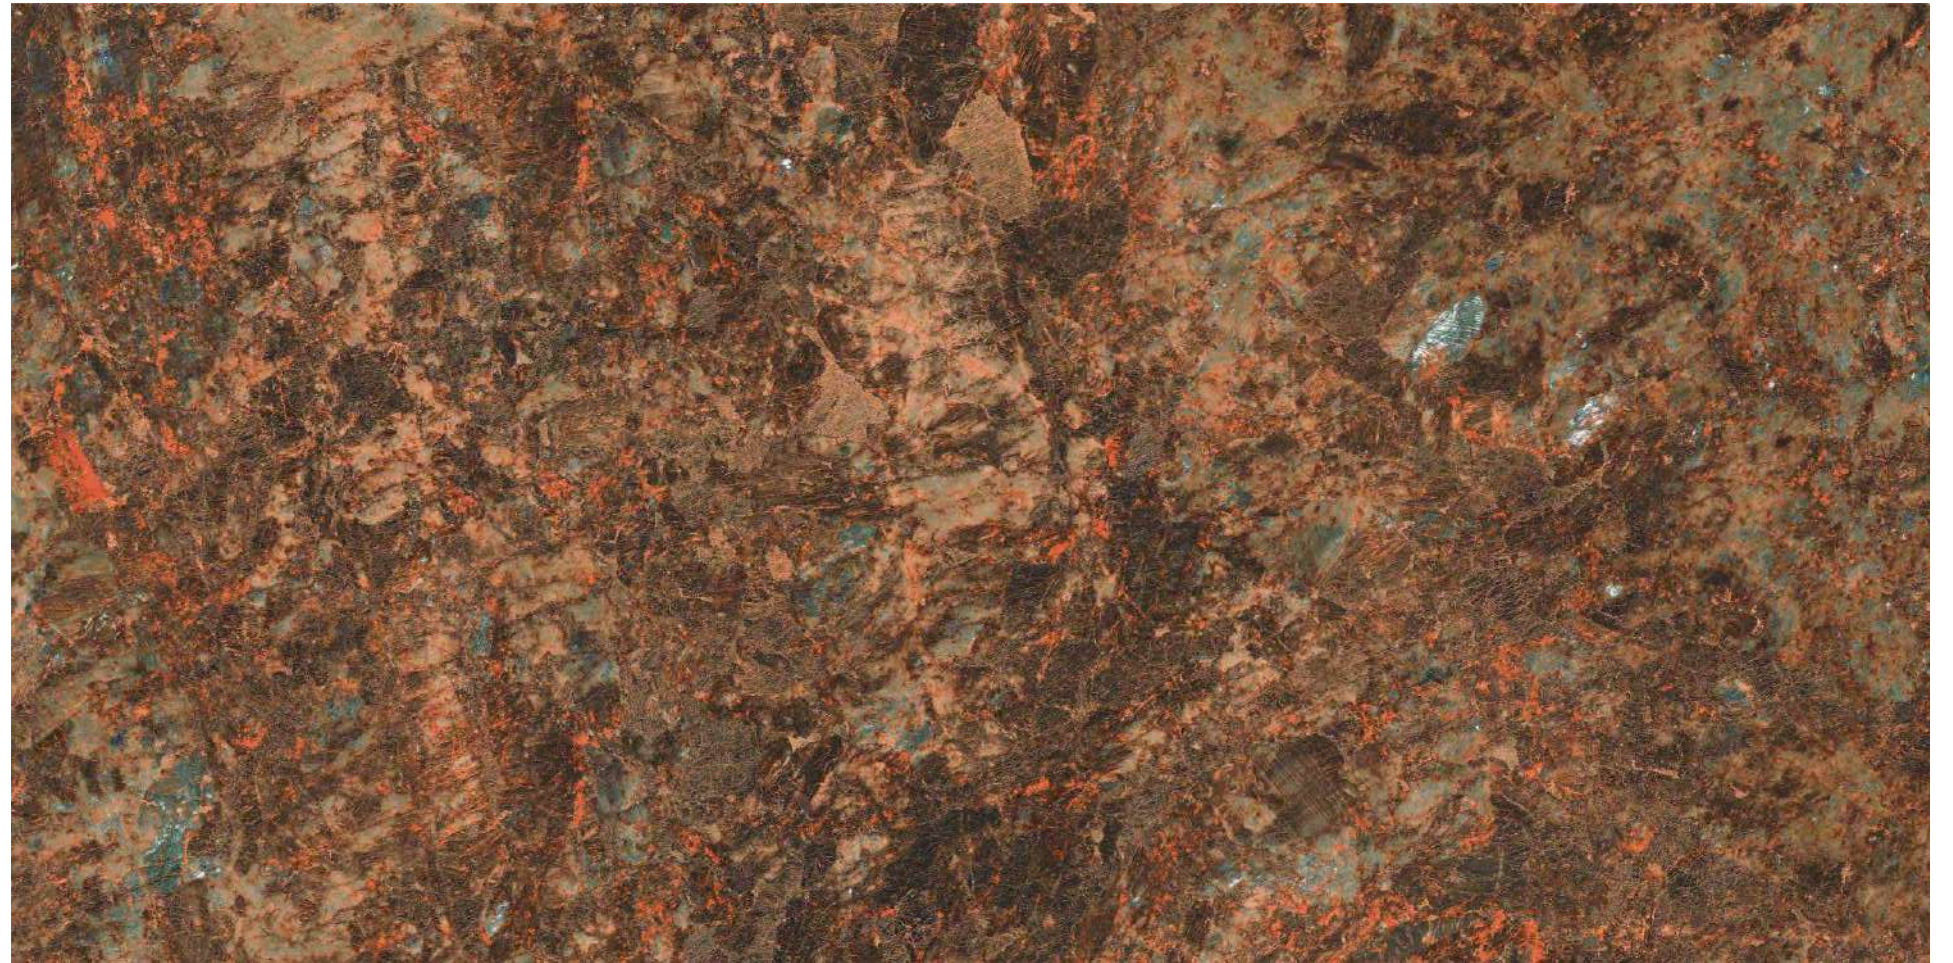

04

A reflection of
YOUR
Fantasy

MIRROR
COLLECTION

**RAIN
FOREST RED**

good
FOOD
good
WINE
good
FRIENDS
good
TIMES

RAIN FOREST RED

800x1600 mm
HIGH GLOSSY COLLECTION

elements of the nature