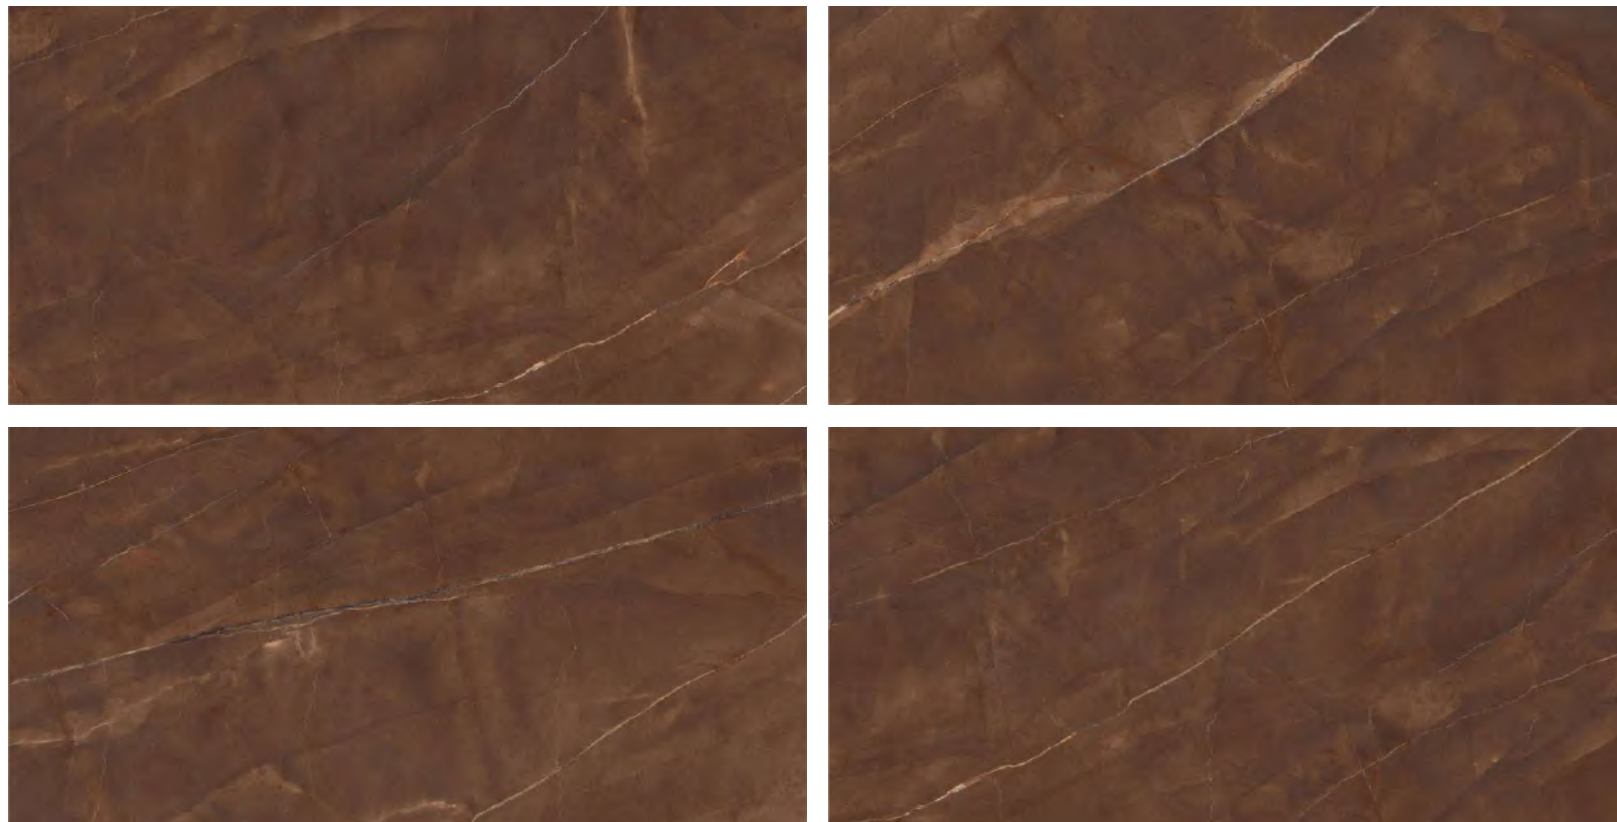

AMANI BROWN

800x1600 mm
HIGH GLOSSY COLLECTION

elements of the
nature

AMANI BROWN

800x1600 mm

High Glossy

04

A reflection of
YOUR
Adoration