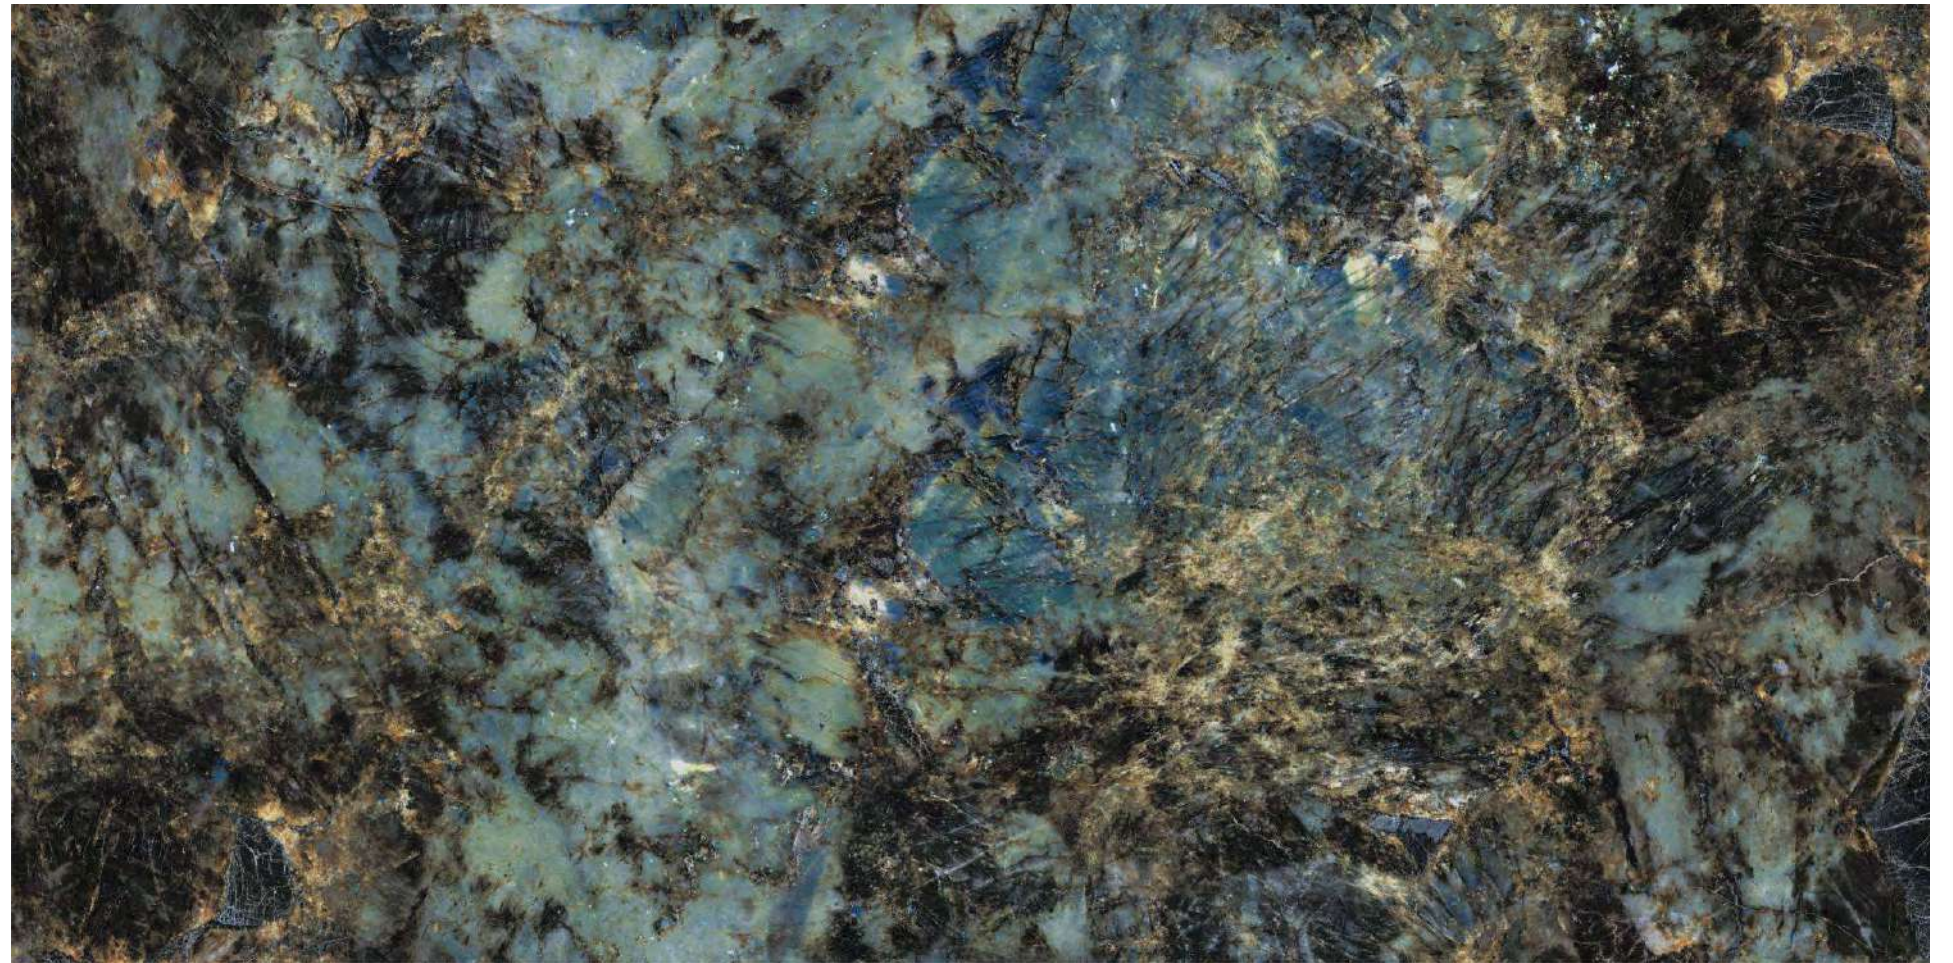

LEMURIAN

800x1600 mm

High Glossy

04