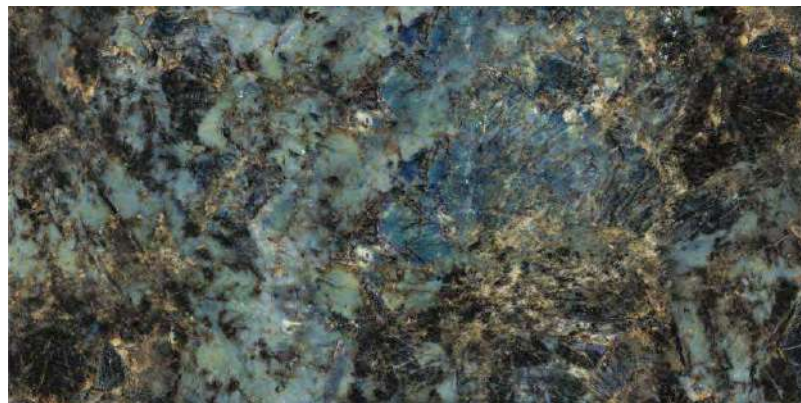

LEMURIAN

800x1600 mm

High Glossy

04