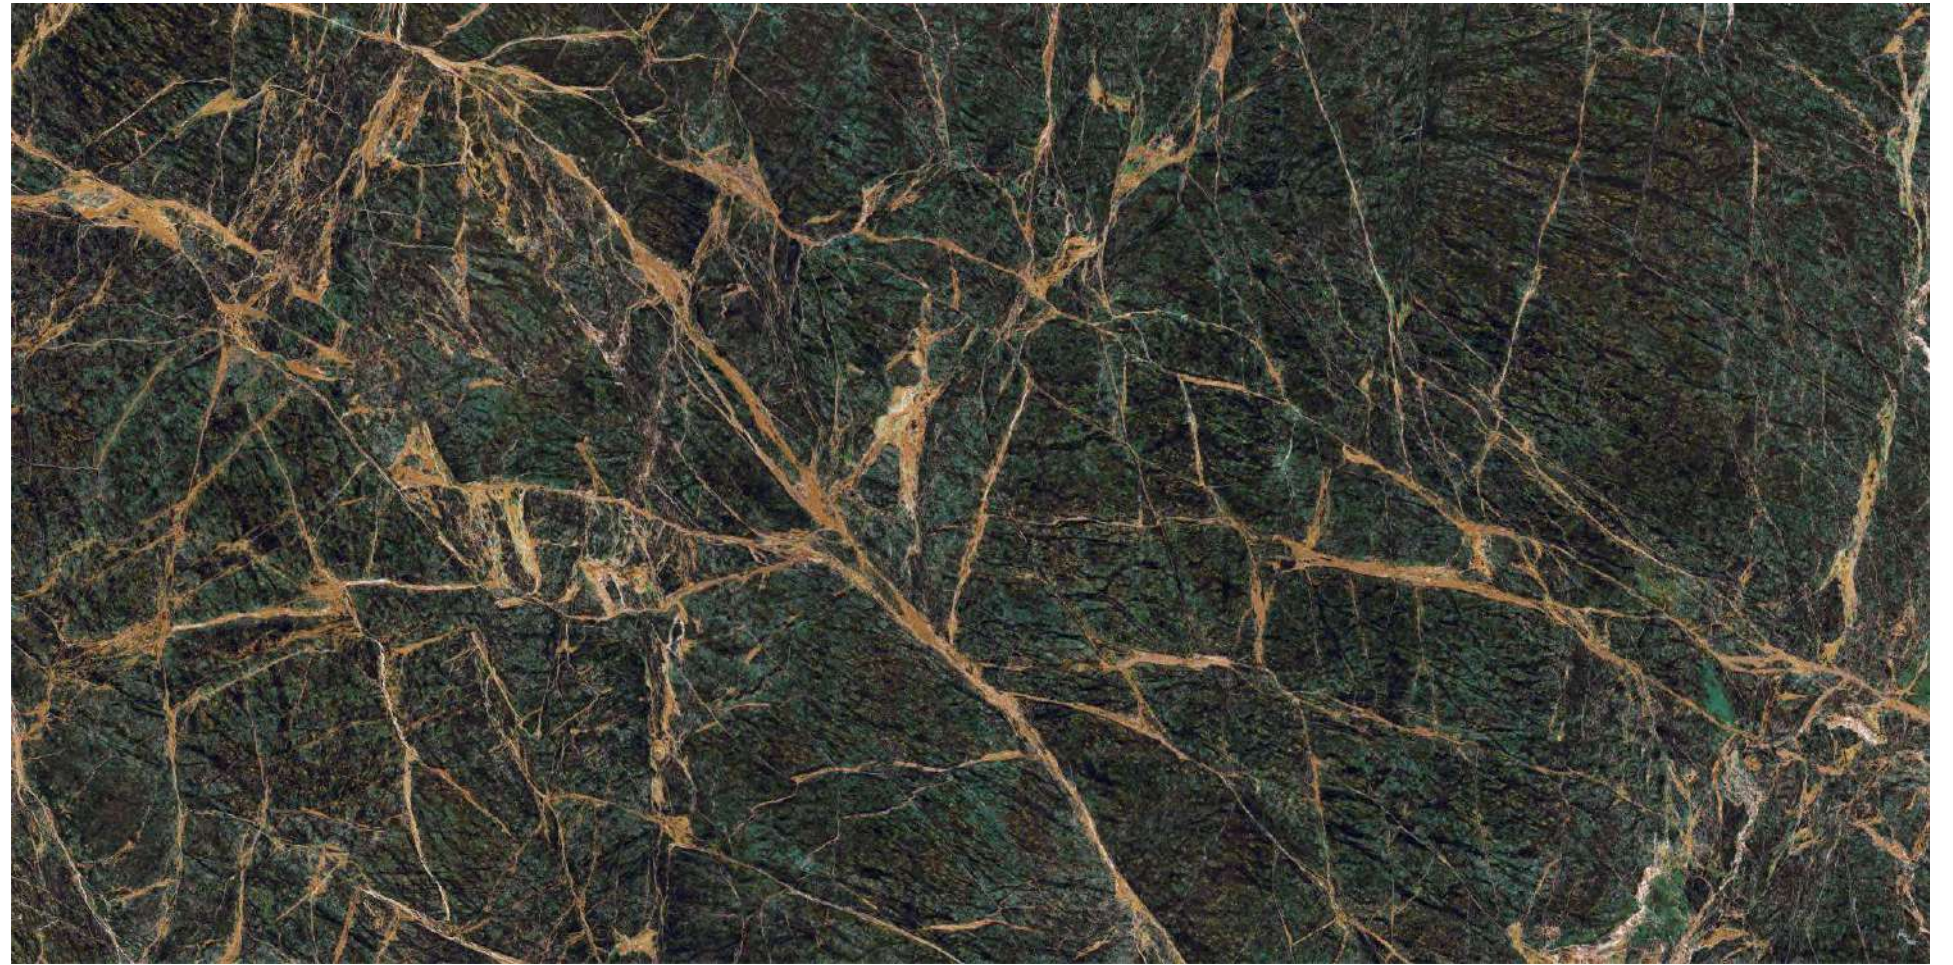

YOUR

Empathy

MIRROR
COLLECTION

**ZEBRANO
OLIVE**

ZEBRANO OLIVE

800x1600 mm
HIGH GLOSSY COLLECTION

elements of the nature

ZEBRANO OLIVE