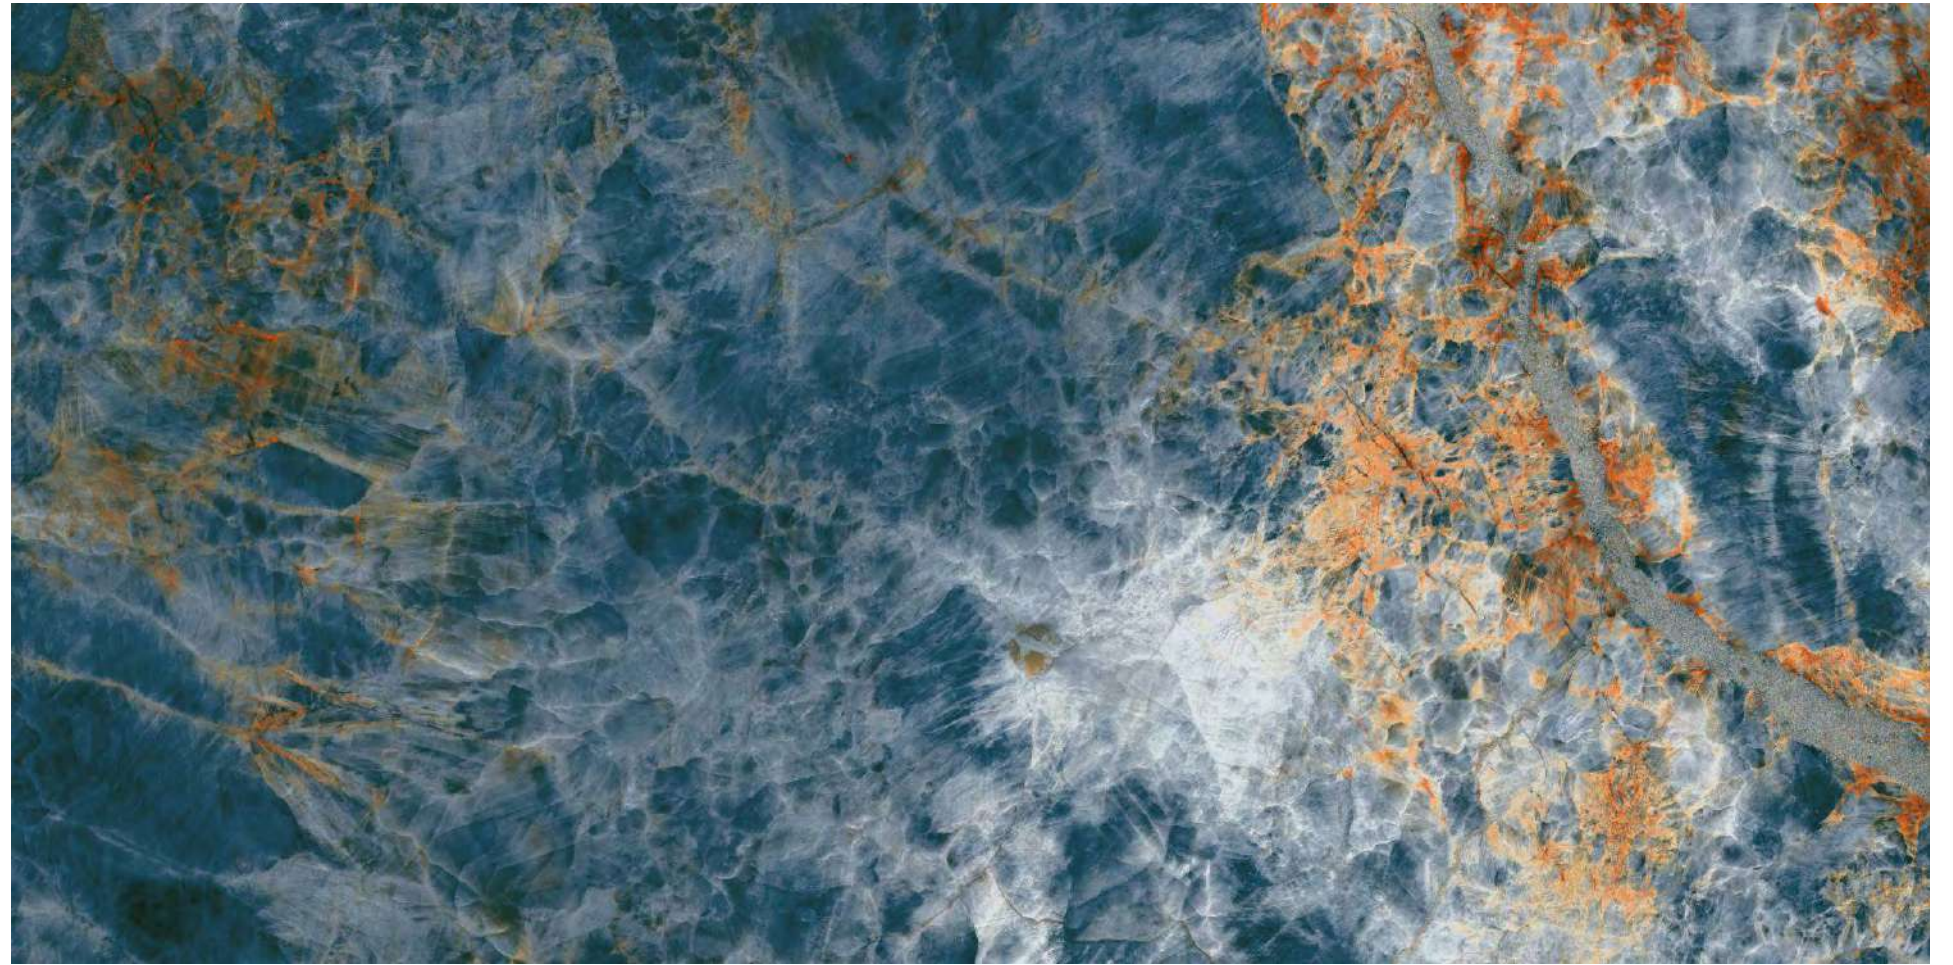

SKY ONYX

800x1600 mm

High Glossy

04