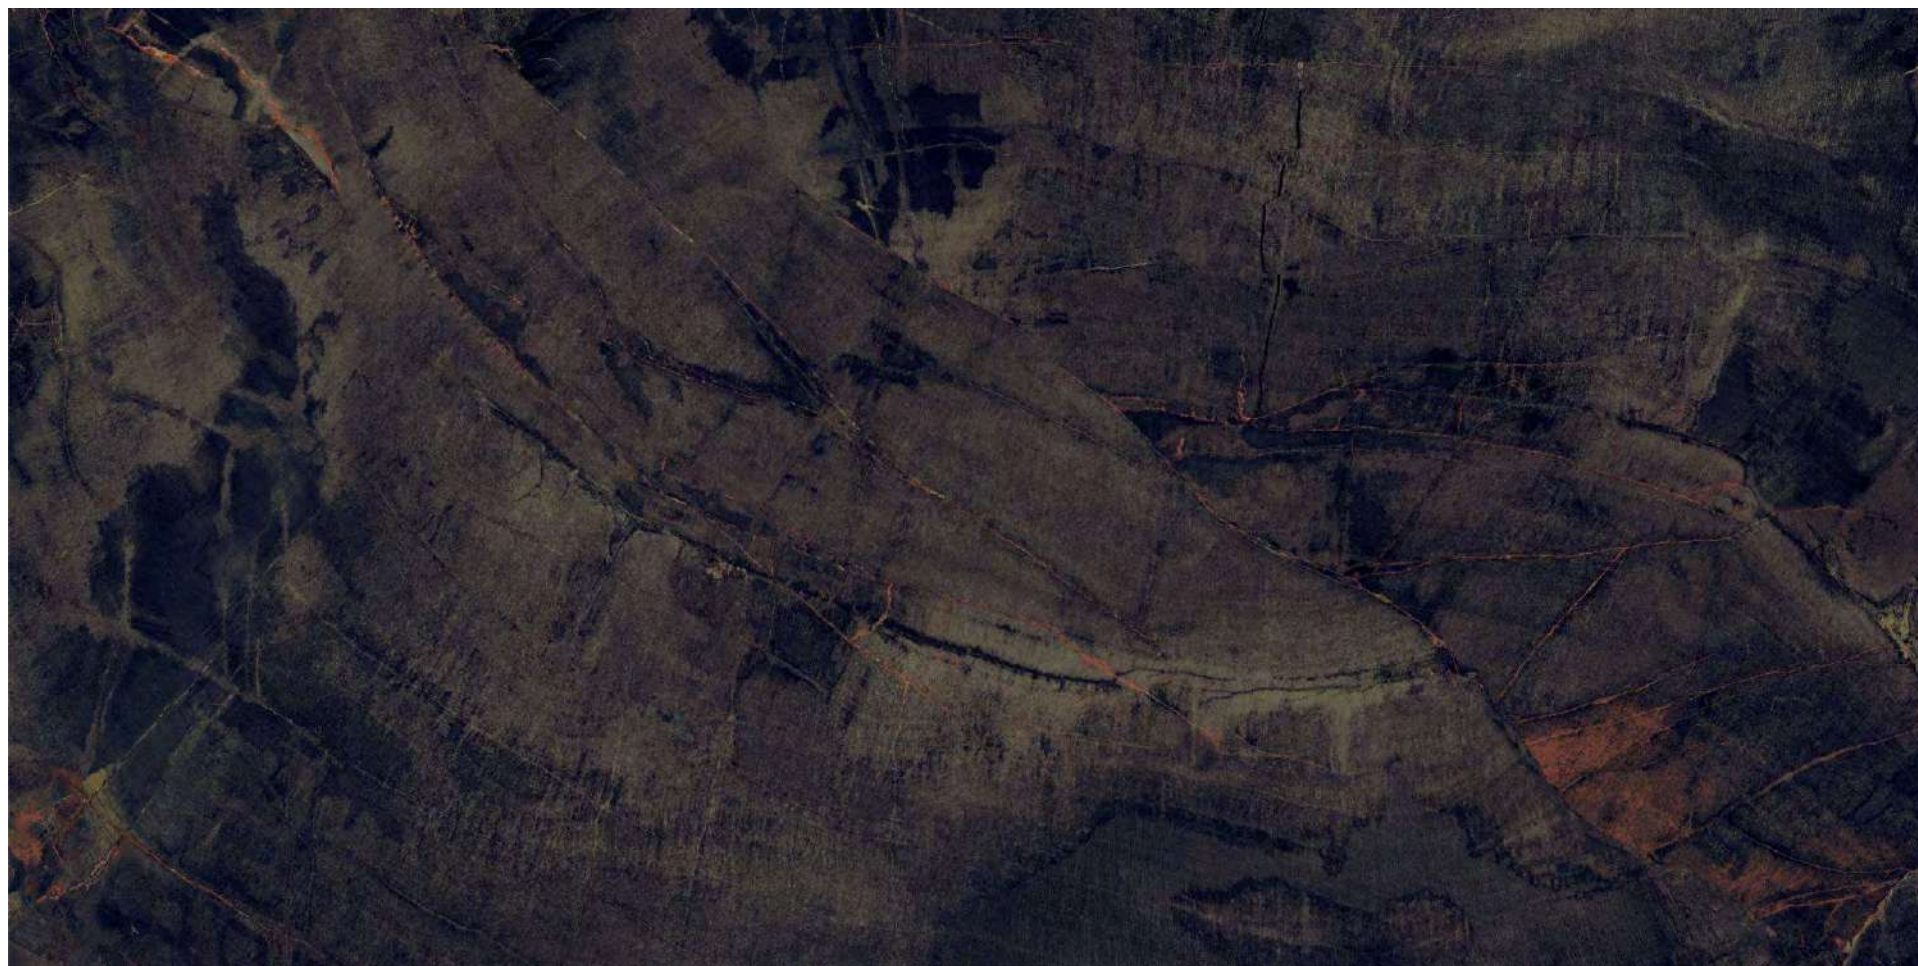

FOSSIL AGATE