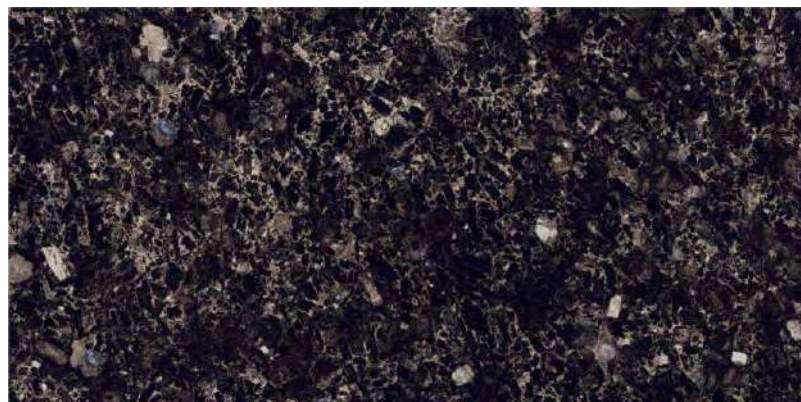

MIRROR
COLLECTION

**BLUE
DIAMOND**

SENSORA

BLUE DIAMOND

800x1600 mm
HIGH GLOSSY COLLECTION

elements of the
nature

BLUE DIAMOND

800x1600 mm