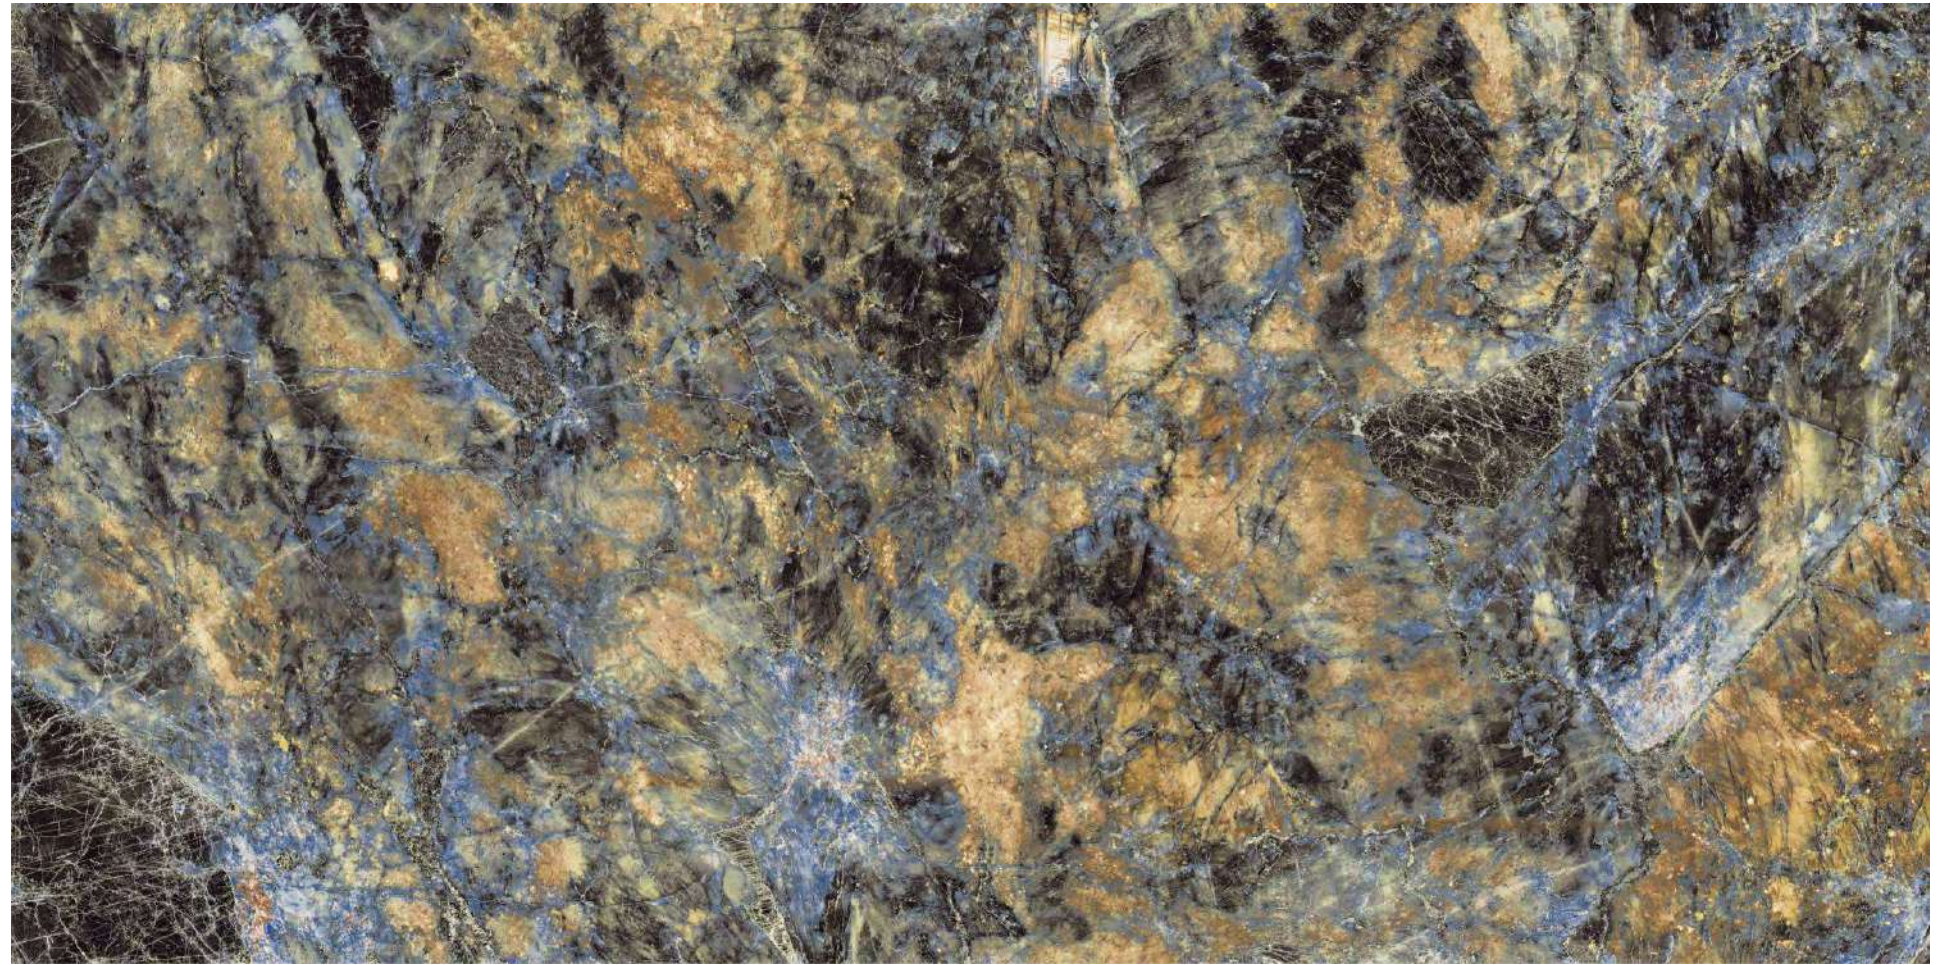

**LEMURIAN
YELLOW**

LEMURIAN YELLOW

800x1600 mm

HIGH GLOSSY COLLECTION

elements of the
nature

LEMURIAN YELLOW

—————
800x1600 mm

—————
High Glossy