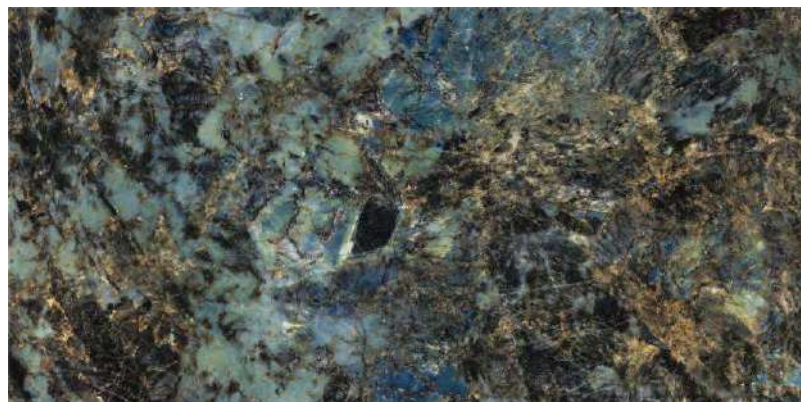

LEMURIAN

800x1600 mm

High Glossy

04