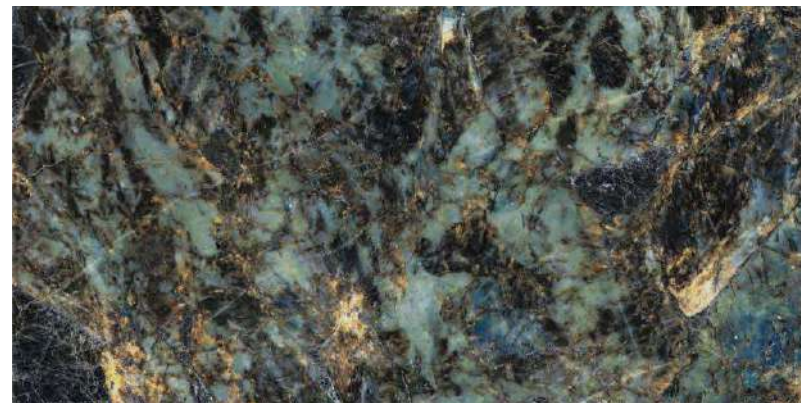

LEMURIAN

800x1600 mm

High Glossy

04