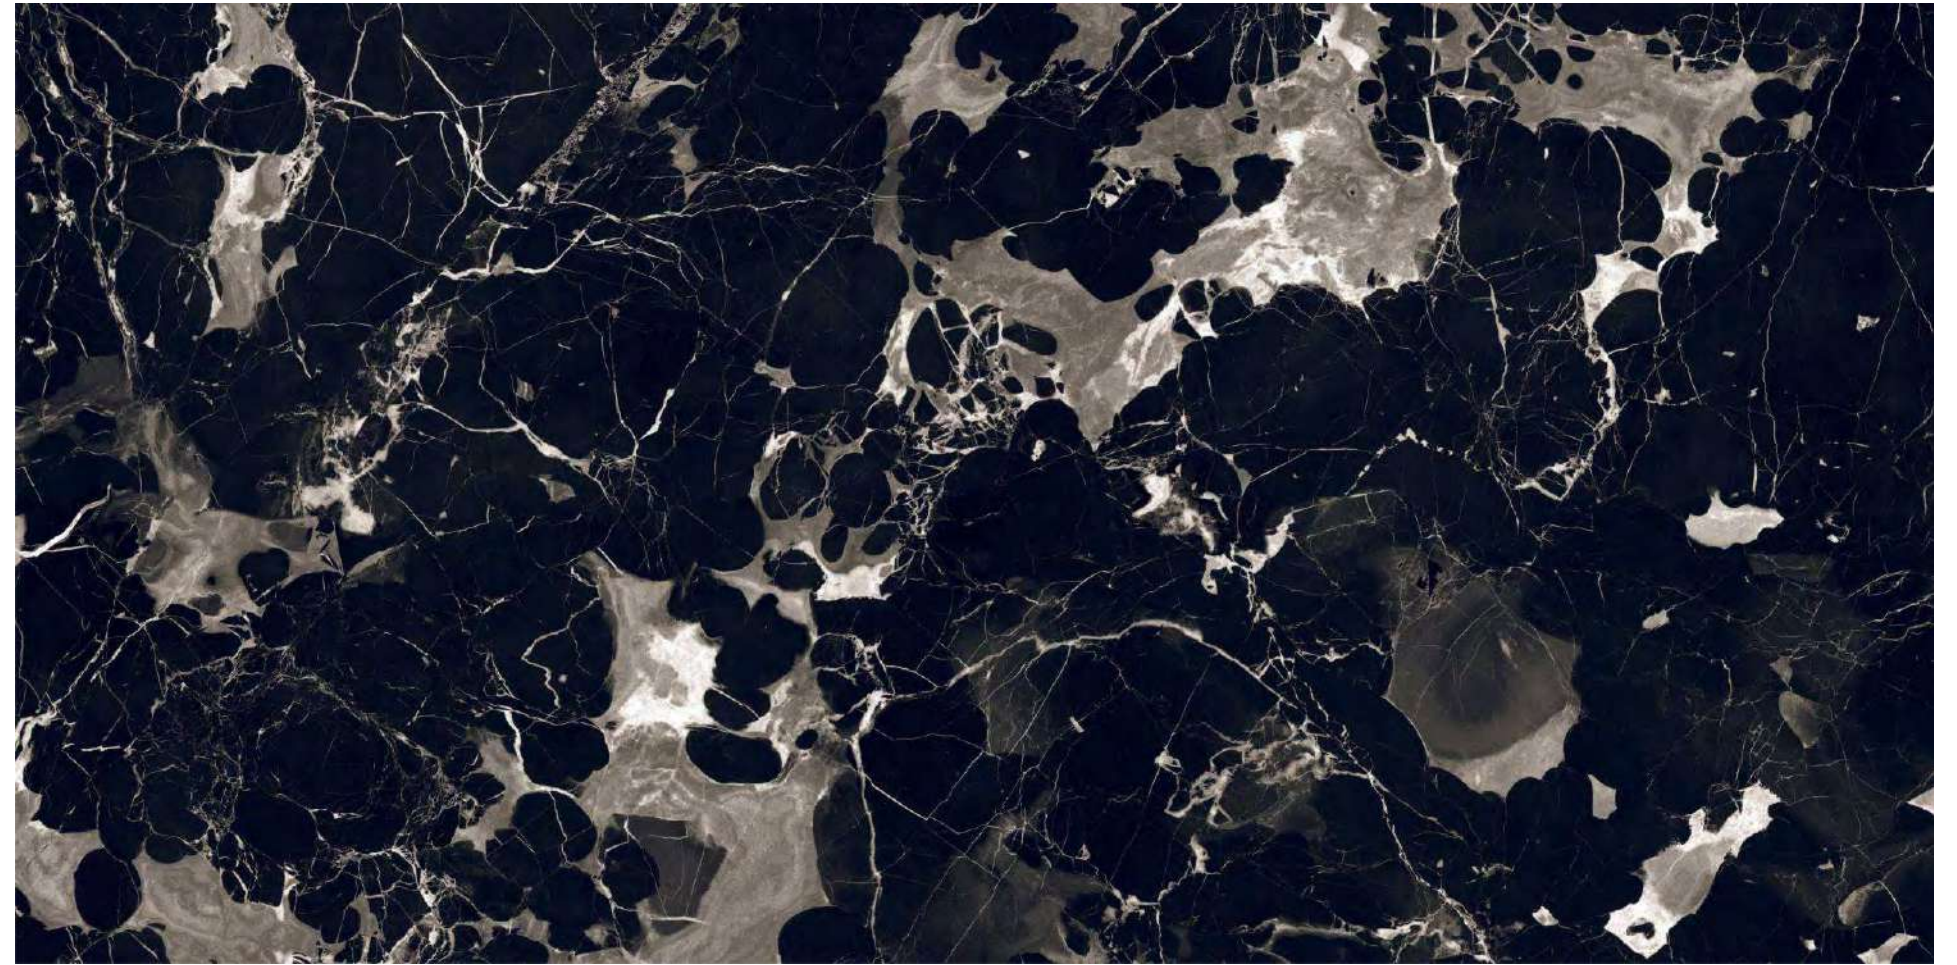

MIRROR
COLLECTION

**BLACK
ROSE**

BLACK ROSE

800x1600 mm

HIGH GLOSSY COLLECTION

elements of the
nature

BLACK ROSE

800x1600 mm