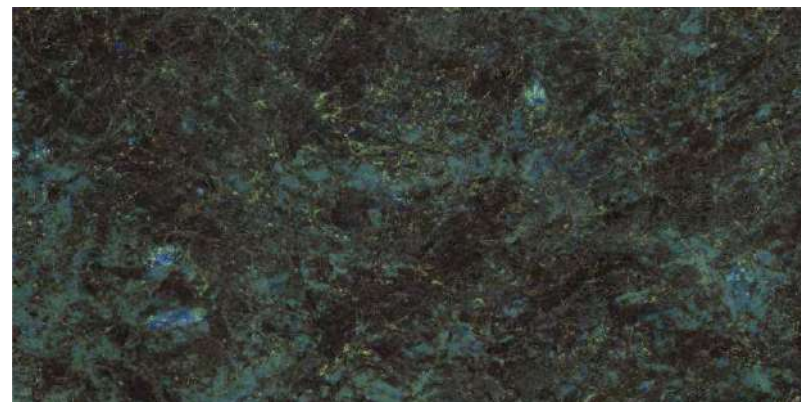

800x1600 mm

High Glossy

04