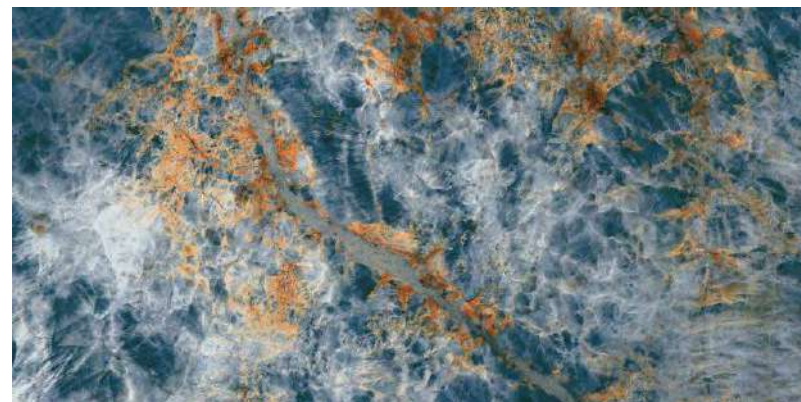

SKY ONYX

800x1600 mm

High Glossy

04