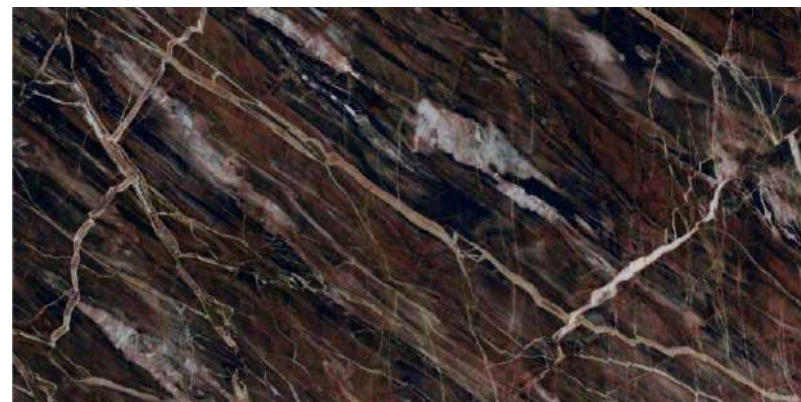

EQUILIBRIUM

800x1600 mm

High Glossy

04