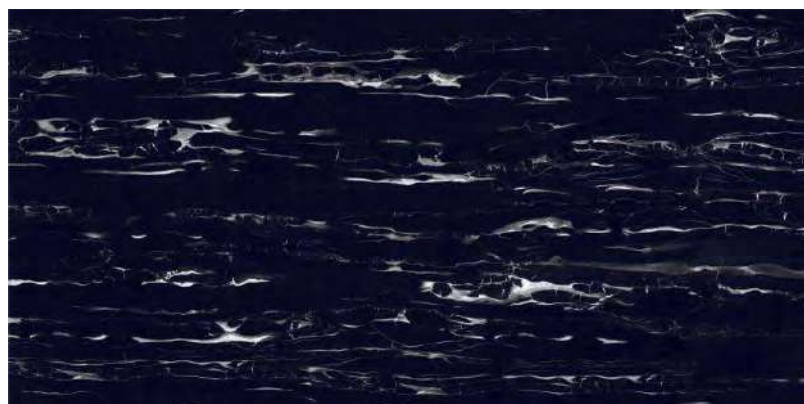

800x1600 mm

High Glossy

04