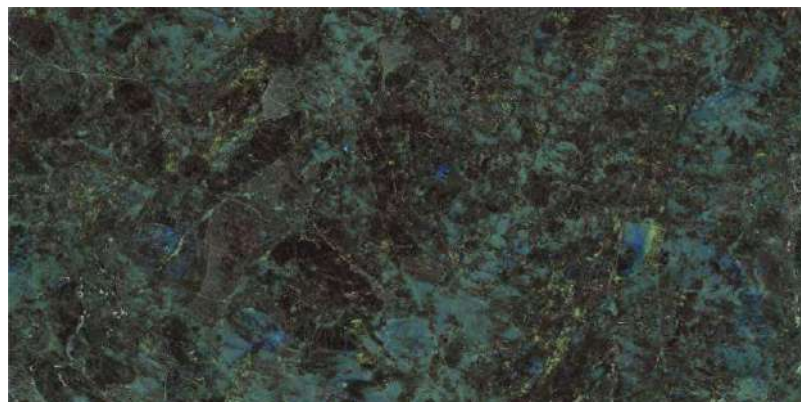

800x1600 mm

High Glossy

04