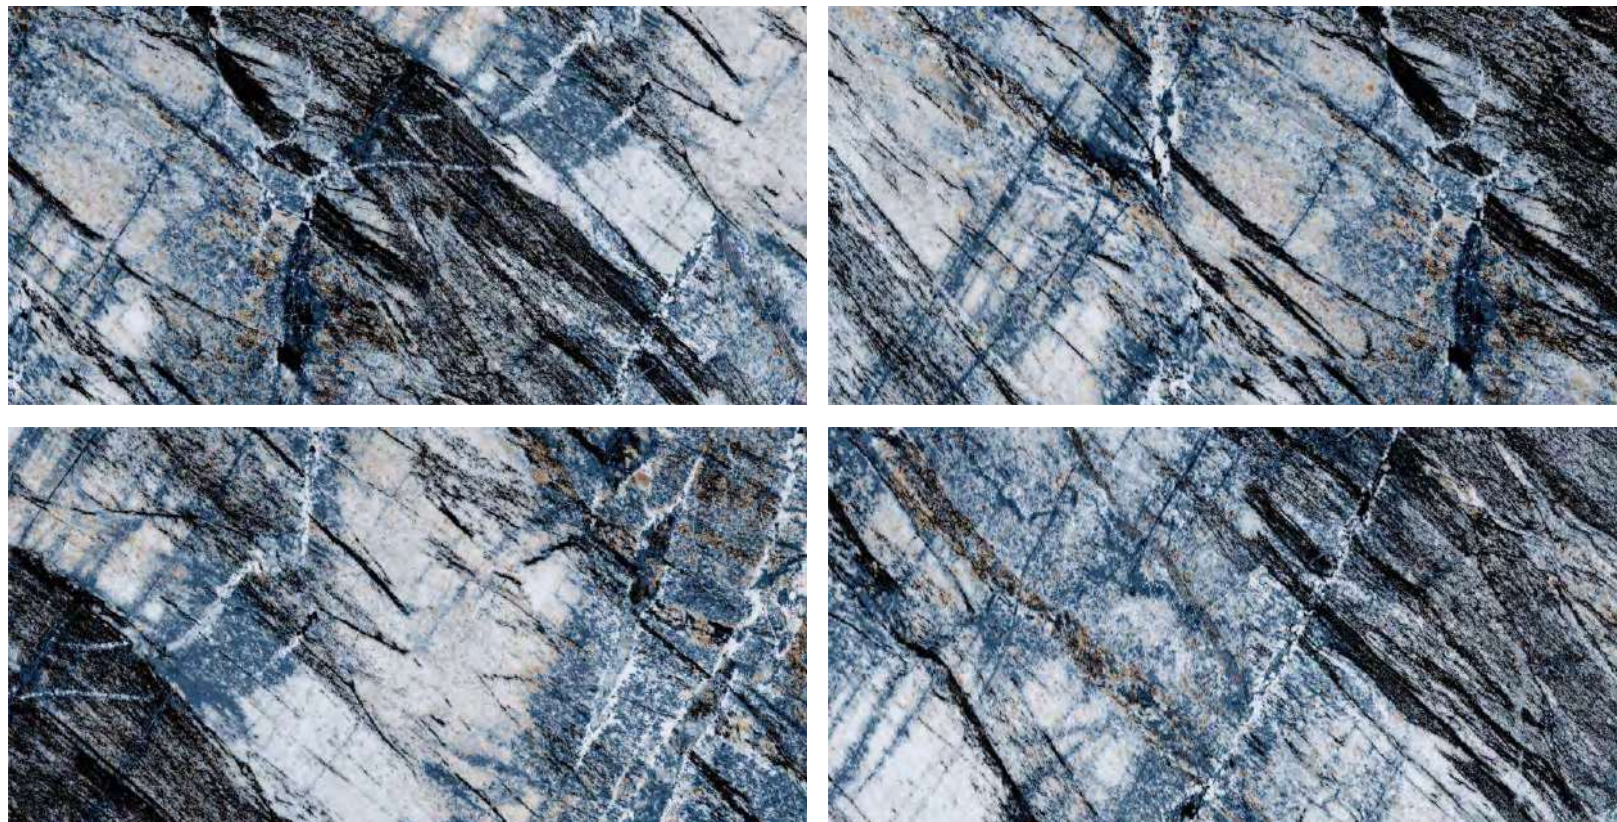

800x1600 mm

High Glossy

04