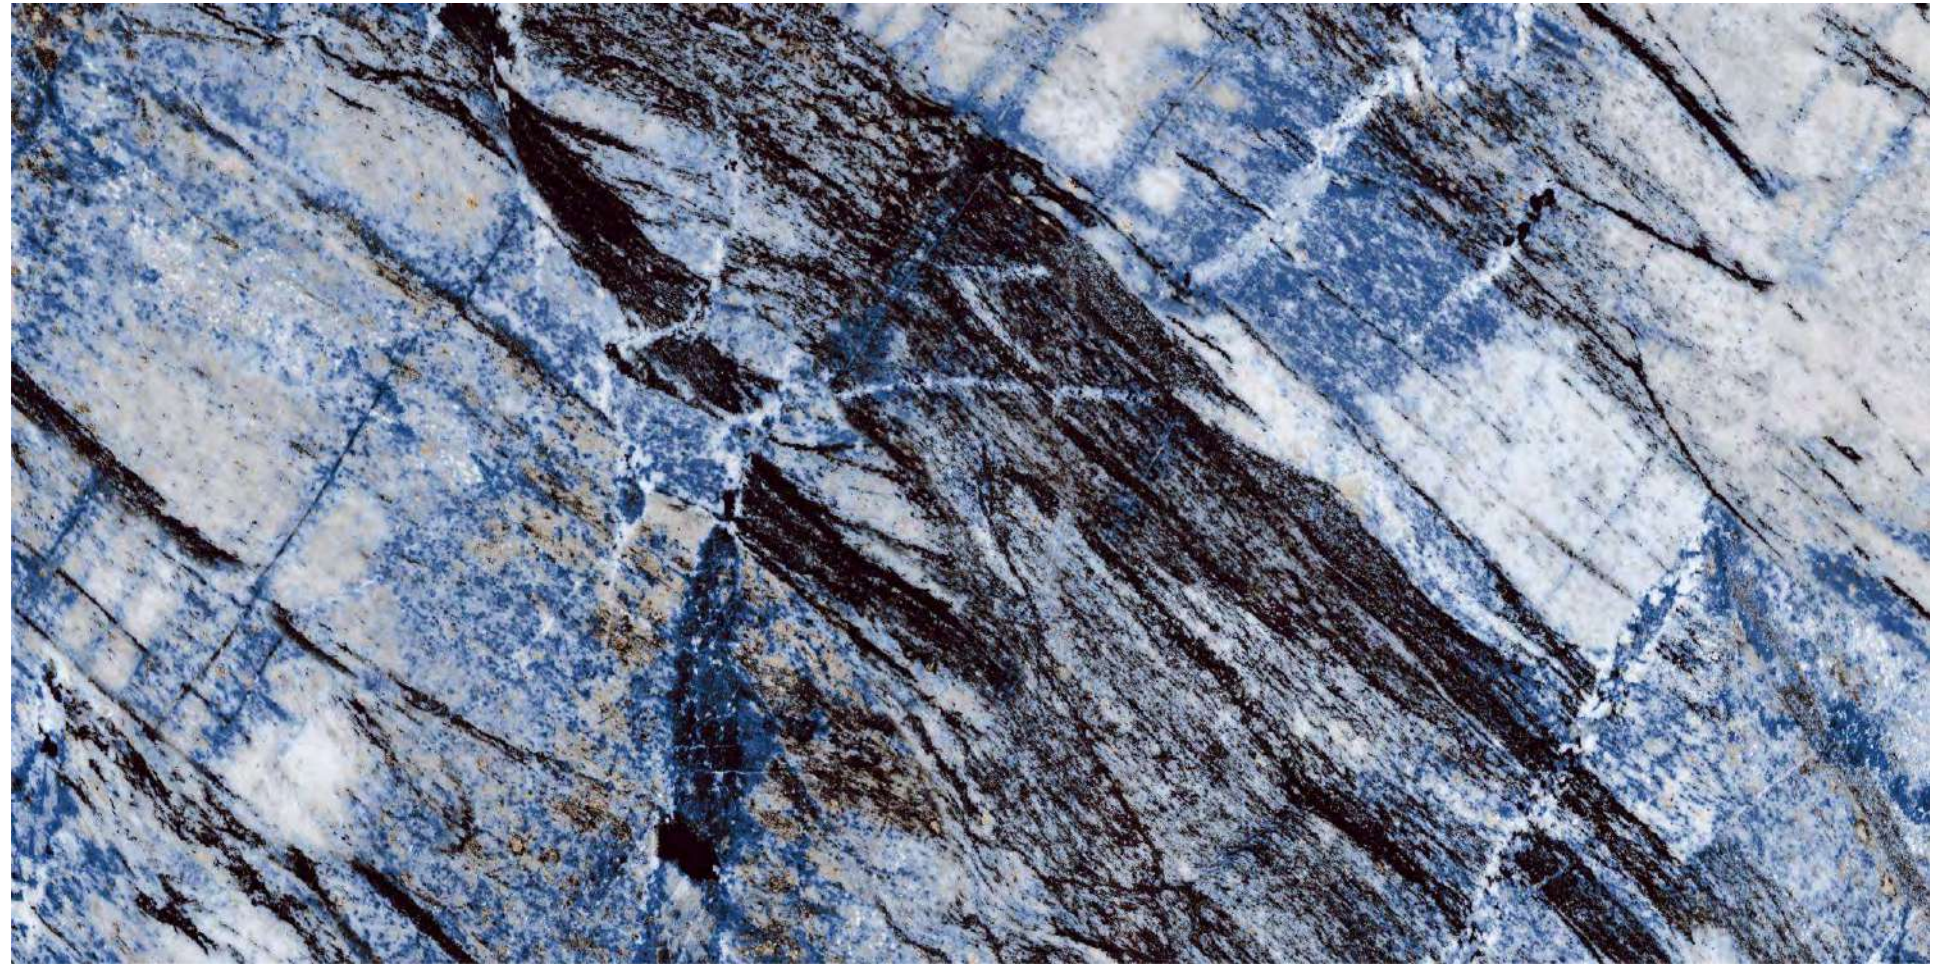

YOUR

Merit

MIRROR
COLLECTION

**KATUBA
BLUE**

COFFEE

KATUBA BLUE

800x1600 mm
HIGH GLOSSY COLLECTION

elements of the nature