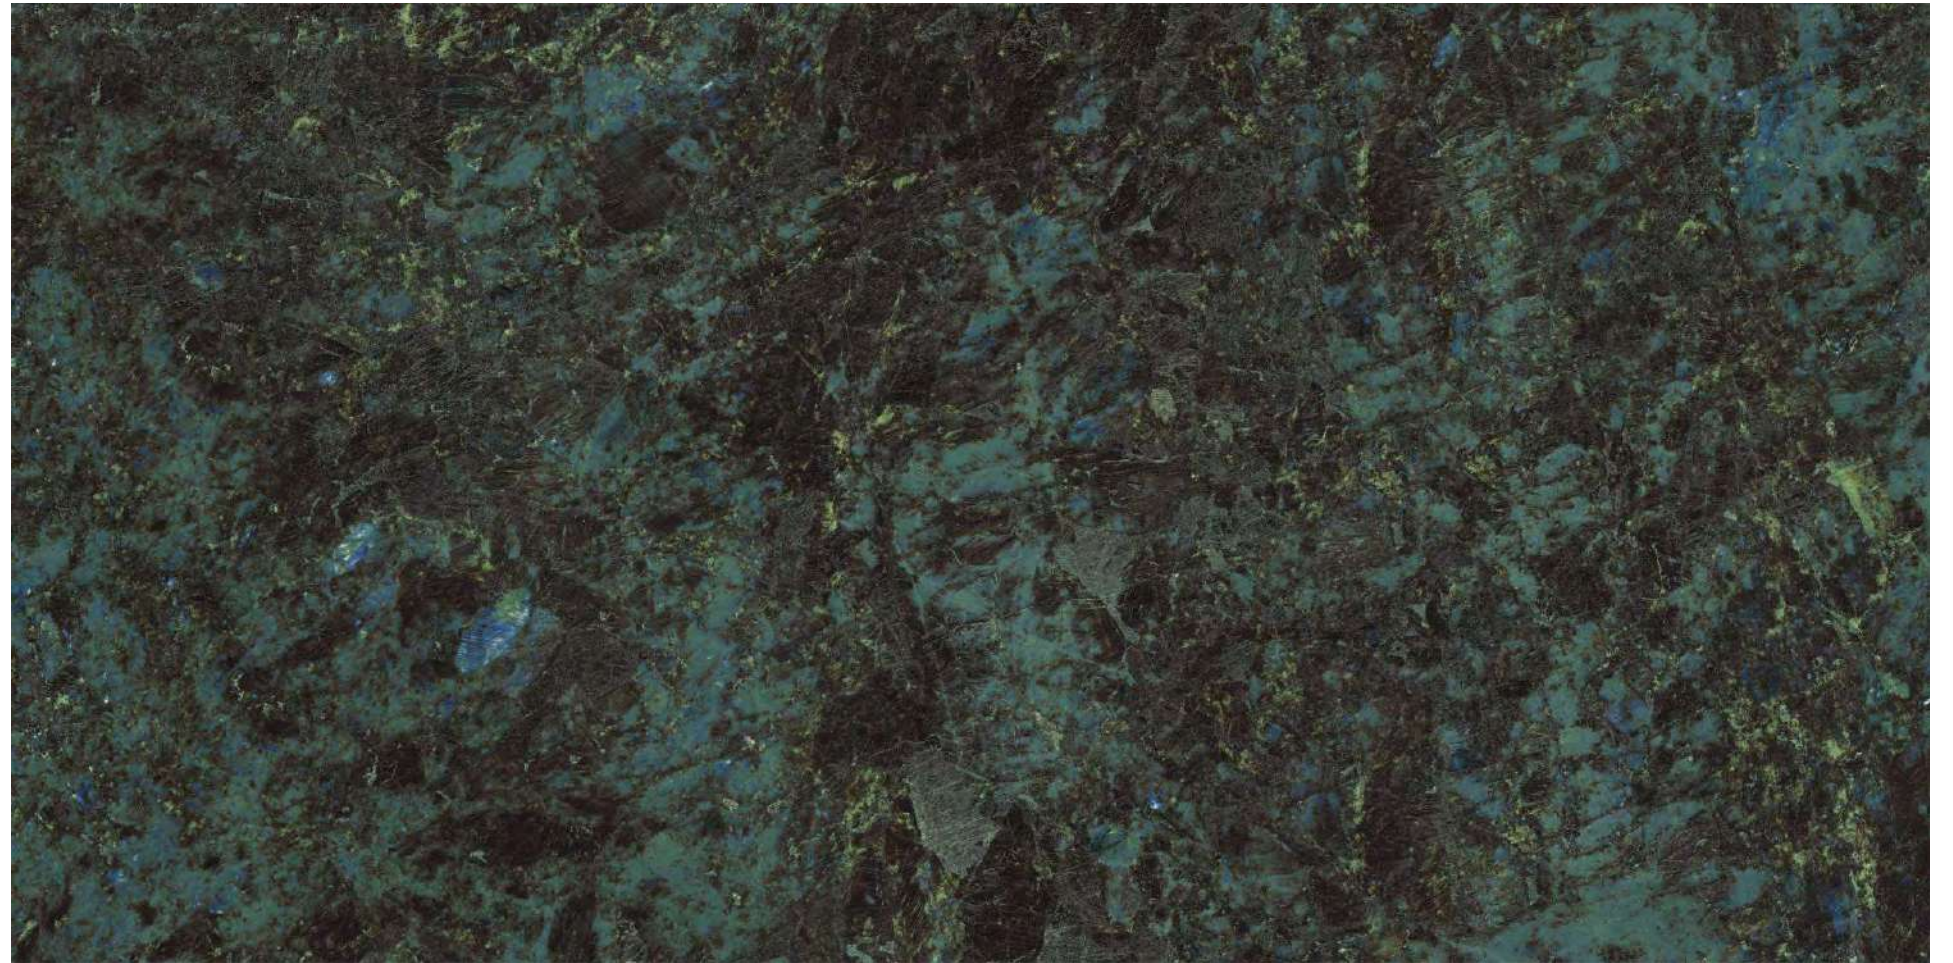

RAIN FOREST