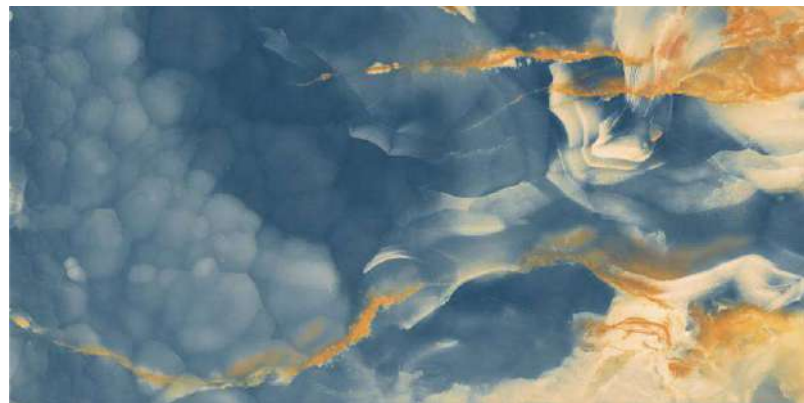

CLOUDIA BLUE ONYX

800x1600 mm

HIGH GLOSSY COLLECTION

elements of the nature

CLAUDIA BLUE ONYX

800x1600 mm

High Glossy

04