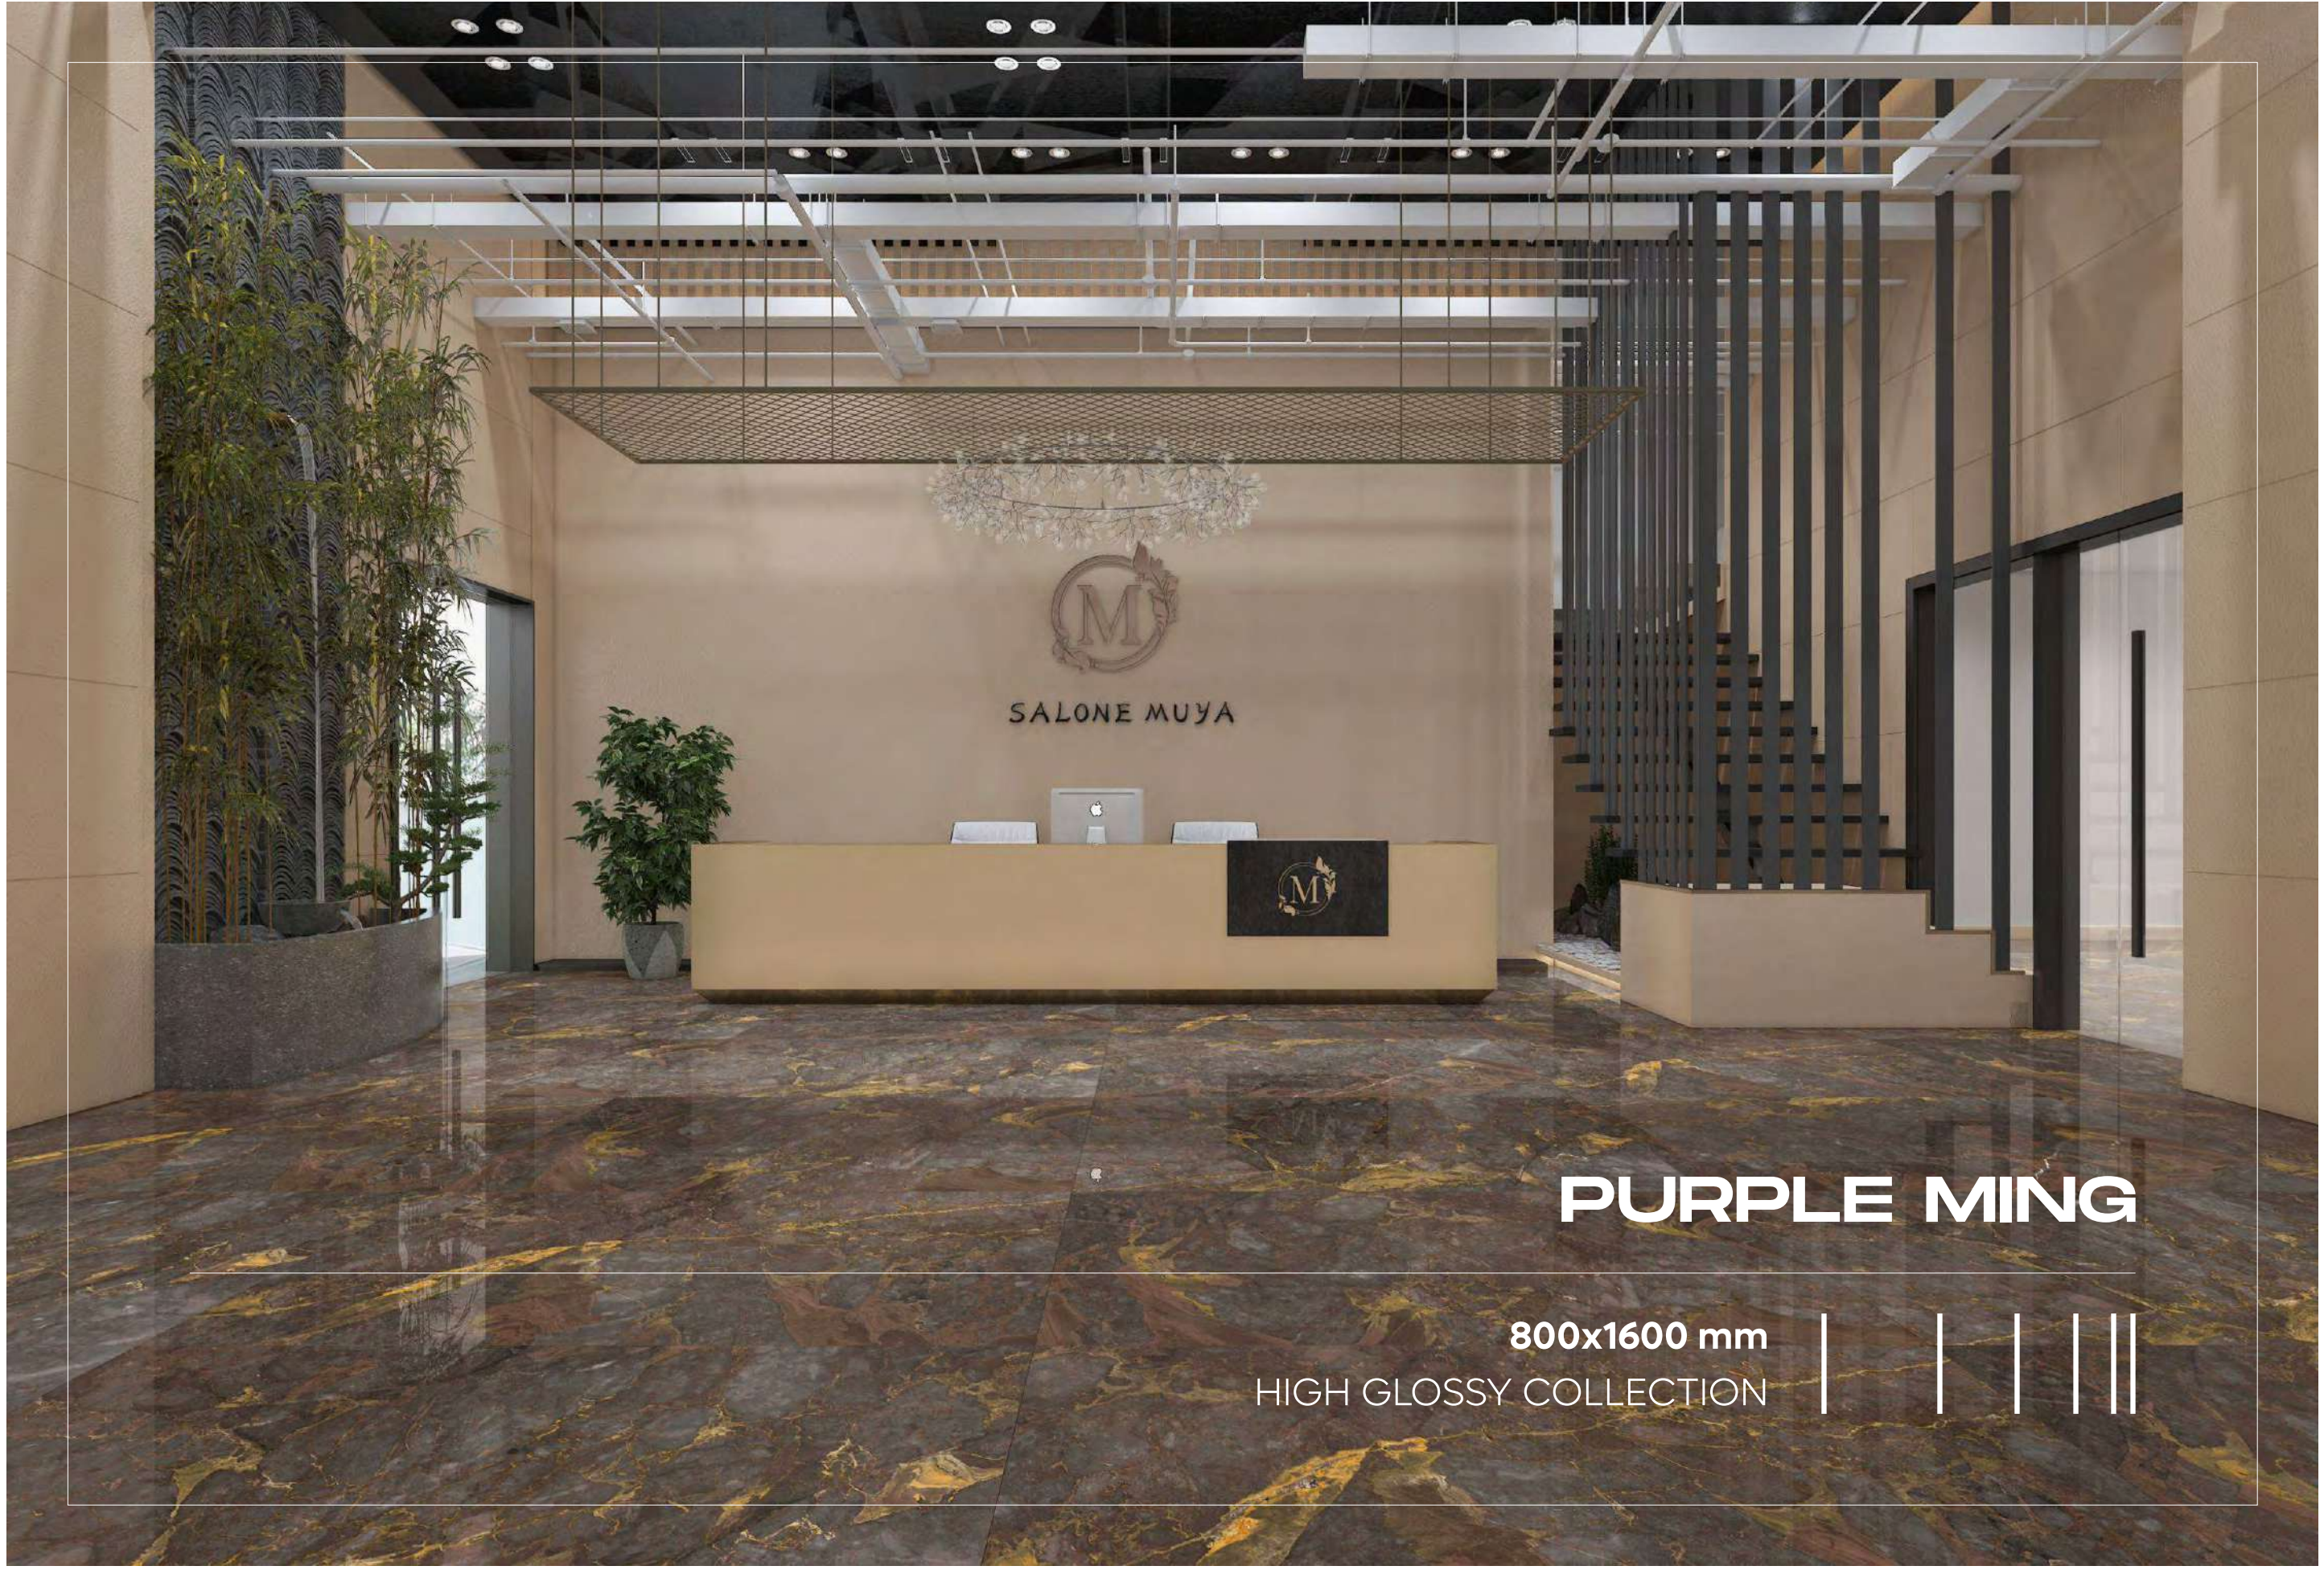

M
SALONE MUYA

PURPLE MING

800x1600 mm
HIGH GLOSSY COLLECTION