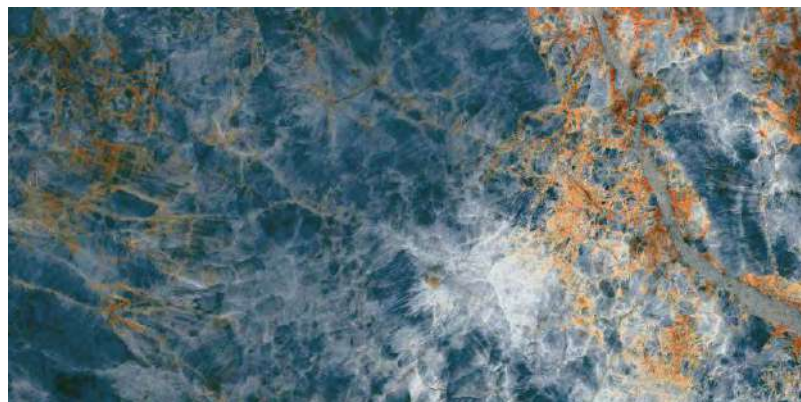

SKY ONYX

800x1600 mm

High Glossy

04