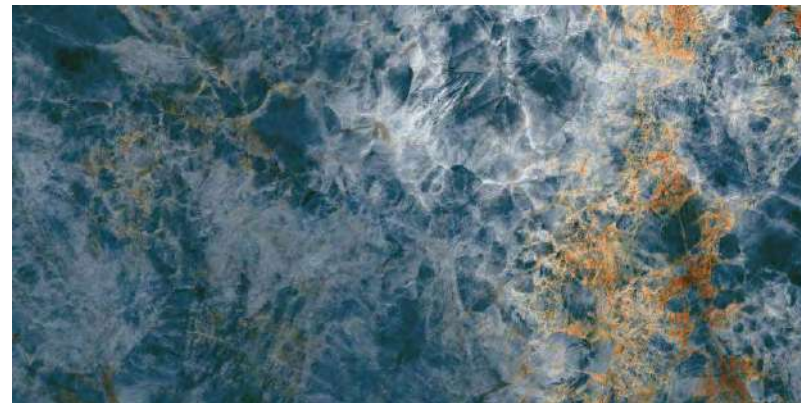

SKY ONYX

800x1600 mm

High Glossy

04