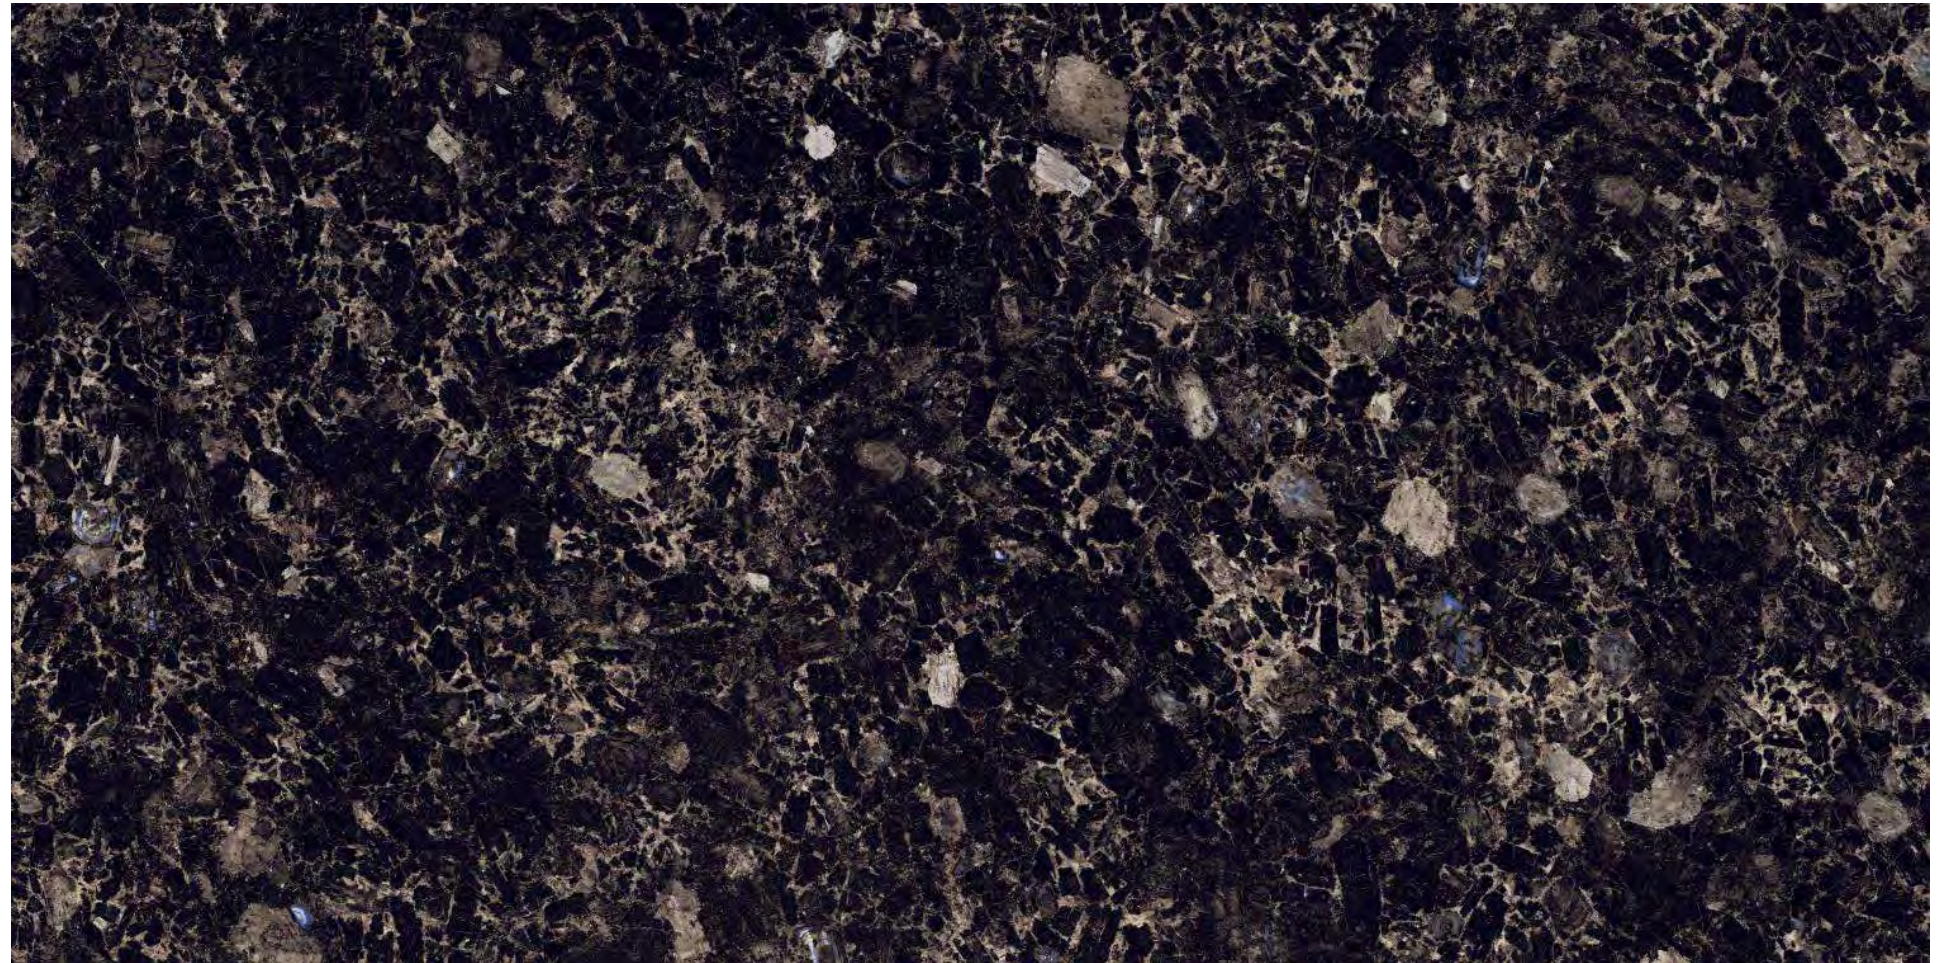

MIRROR
COLLECTION

**BLUE
DIAMOND**

SENSORA

BLUE DIAMOND

800x1600 mm
HIGH GLOSSY COLLECTION

elements of the
nature

BLUE DIAMOND

800x1600 mm