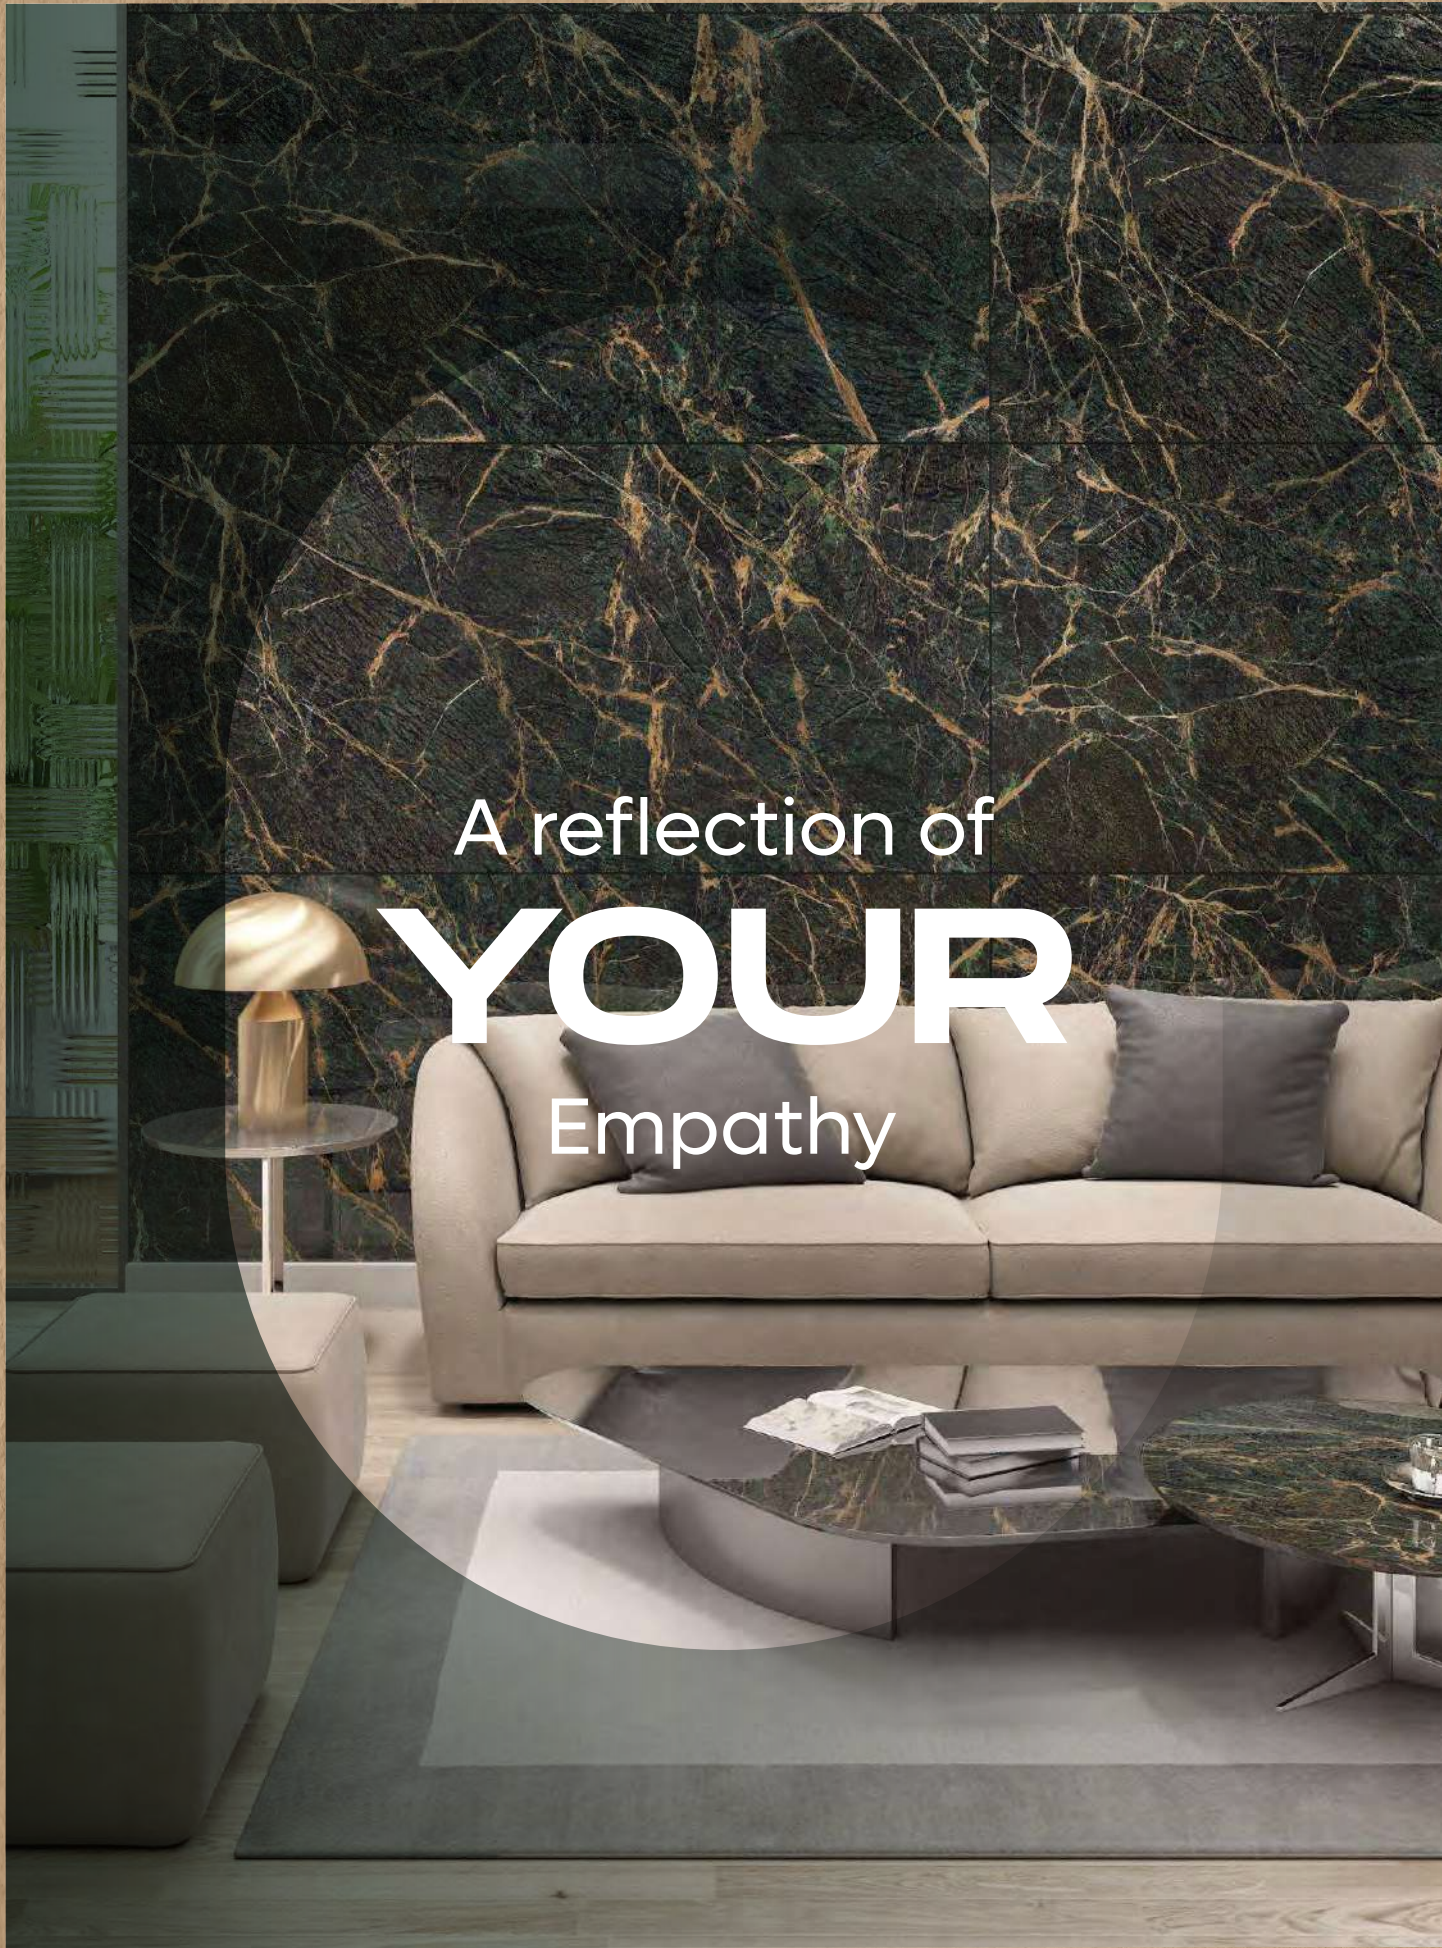

A reflection of

YOUR

Empathy

MIRROR
COLLECTION

**ZEBRANO
OLIVE**