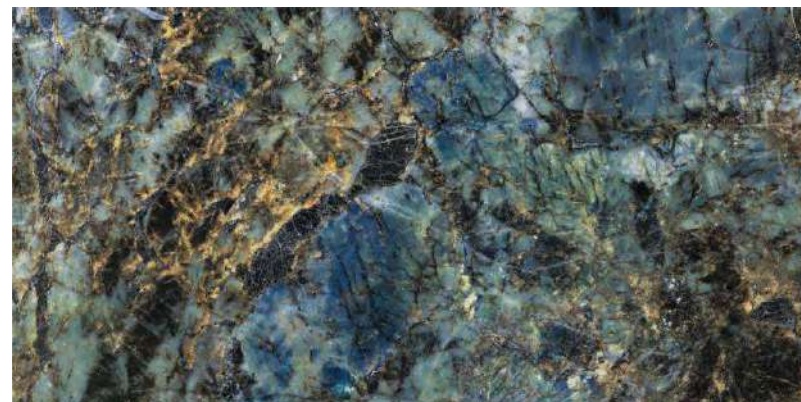

LEMURIAN

800x1600 mm

High Glossy

04