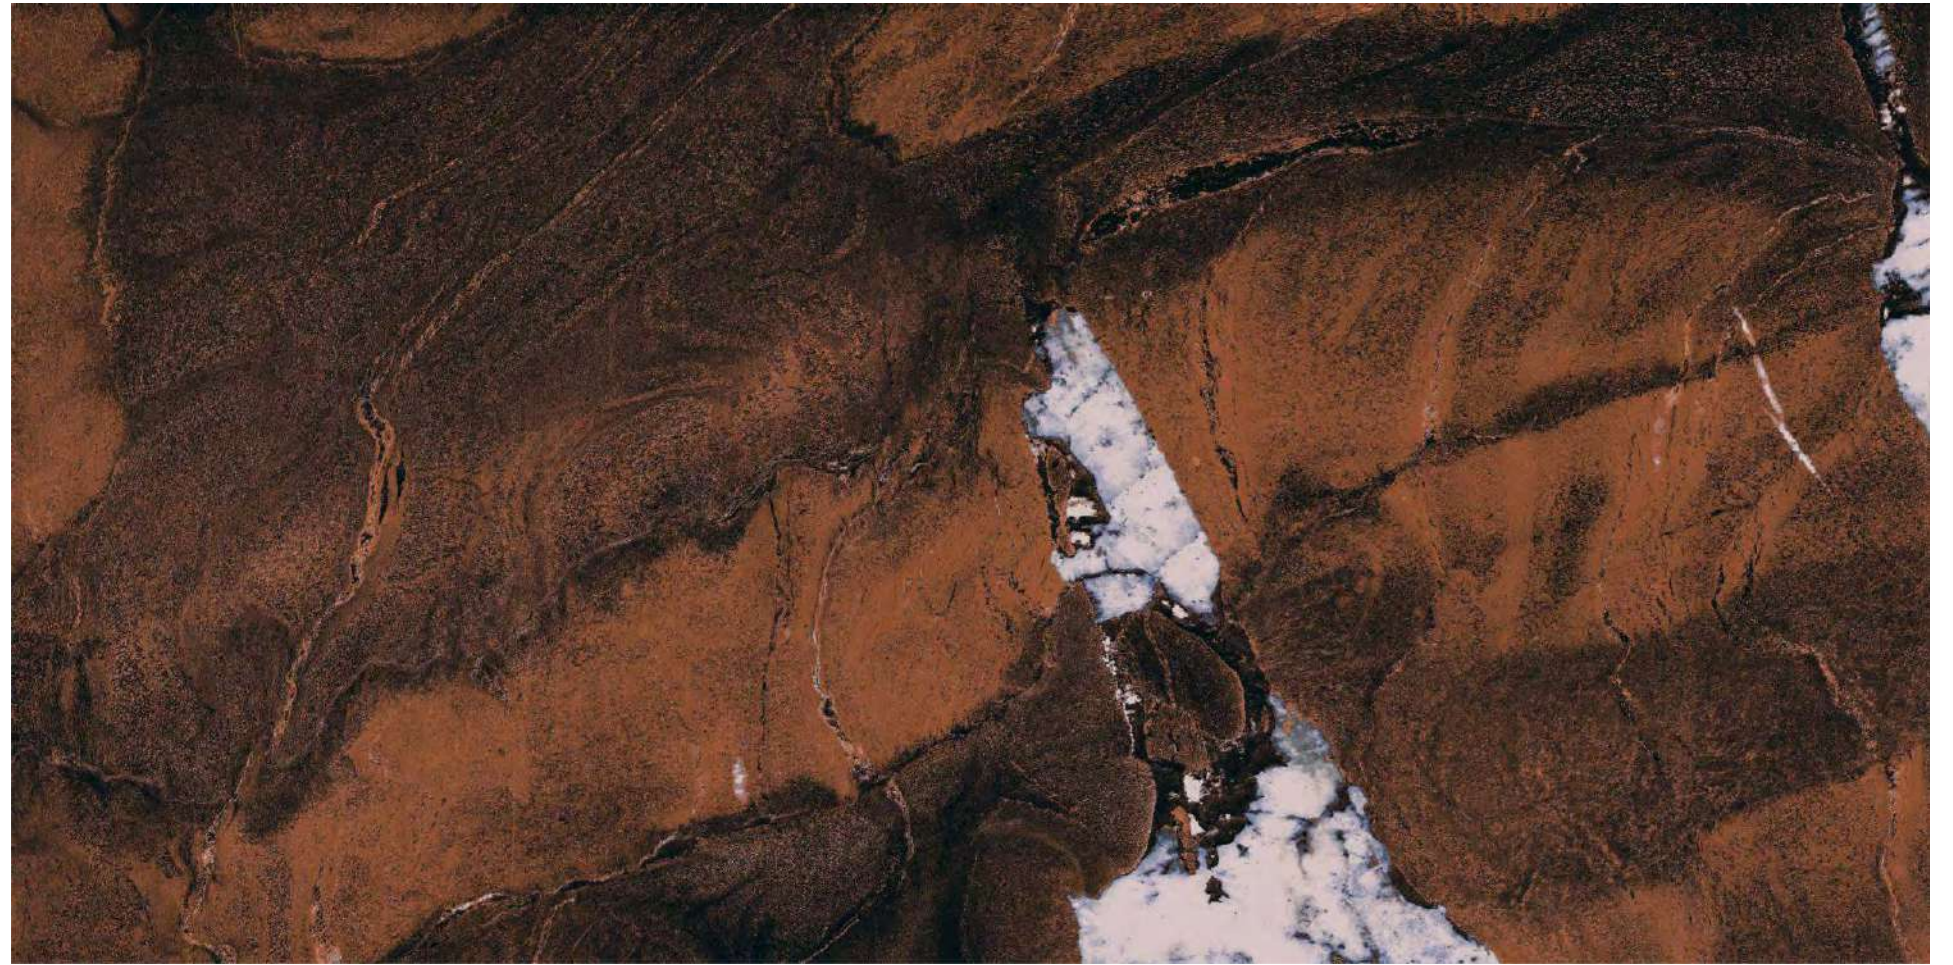

AVOCADO RED