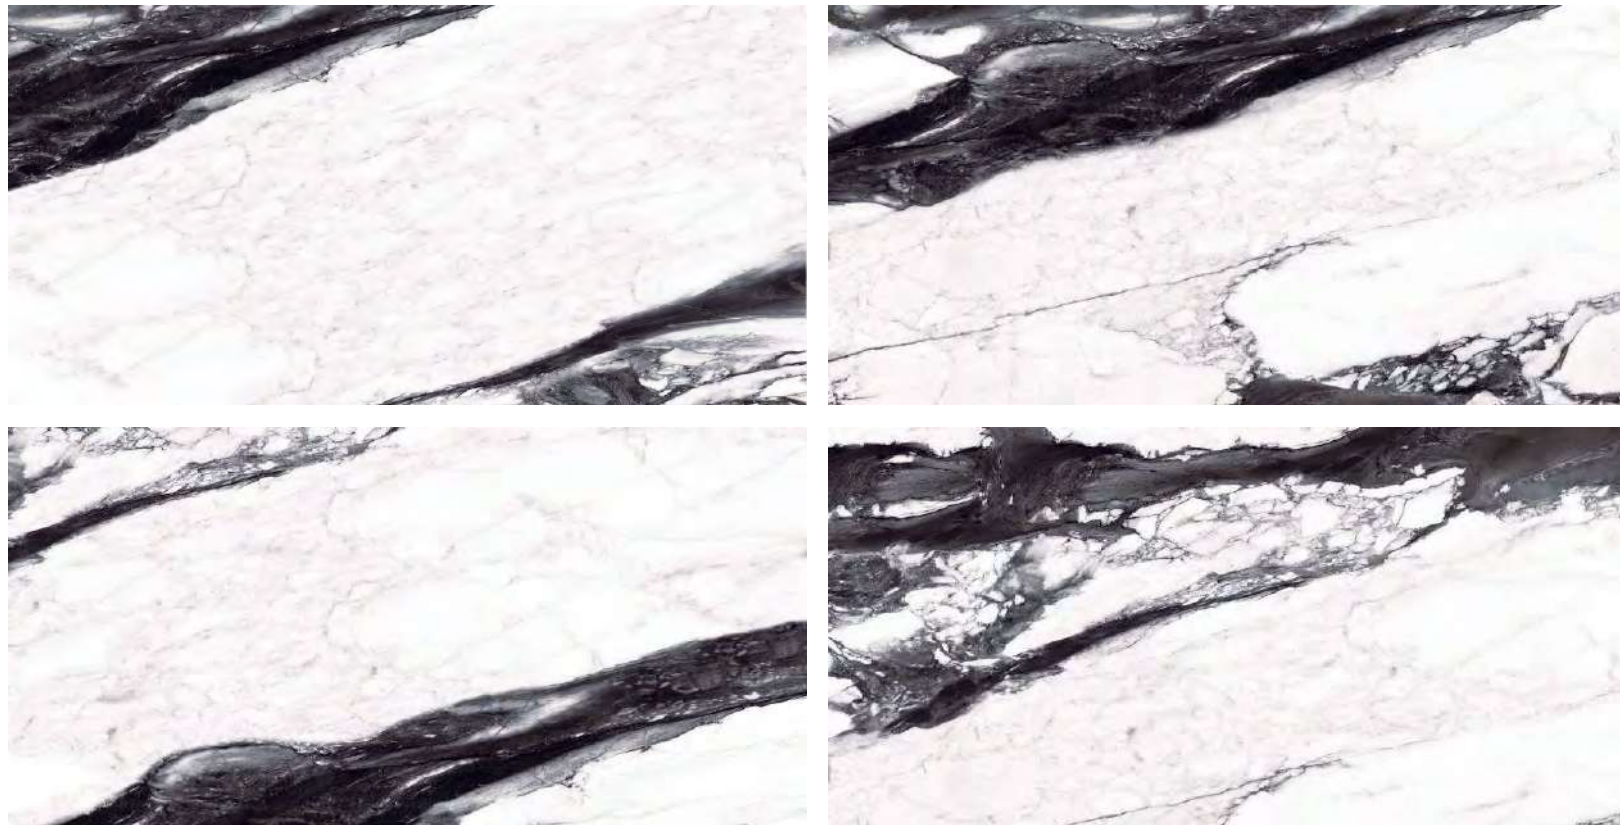

elements of the nature

CALACATTA RENOIR

800x1600 mm

High Glossy

04

A reflection of
YOUR
Relief

MIRROR
COLLECTION

CLOUDIA
BLUE ONYX