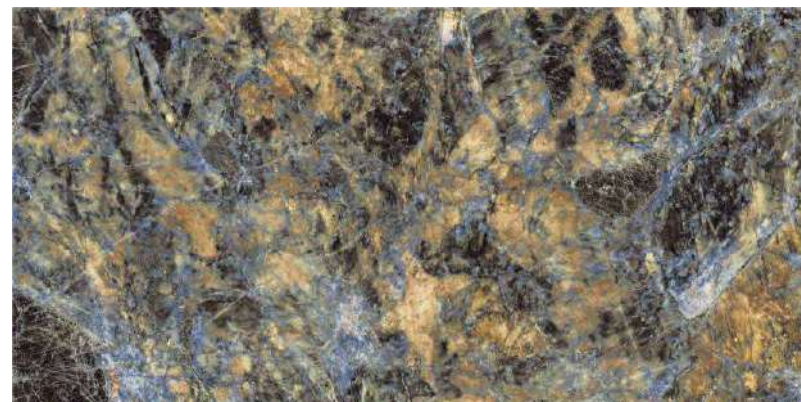

**LEMURIAN
YELLOW**

LEMURIAN YELLOW

800x1600 mm

HIGH GLOSSY COLLECTION

elements of the
nature

LEMURIAN YELLOW

—————
800x1600 mm

—————
High Glossy