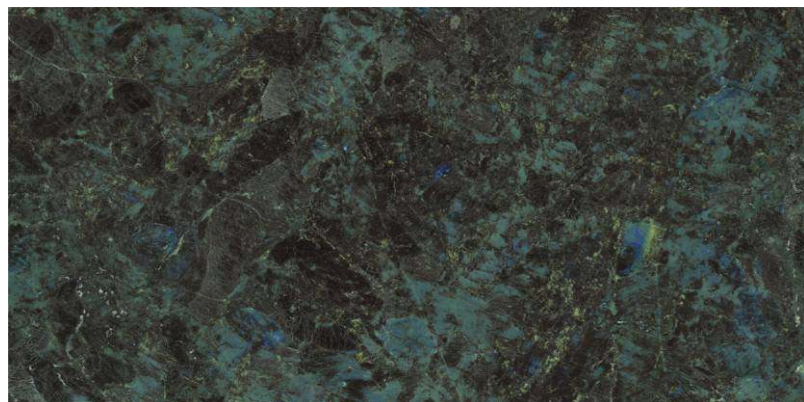

# RAIN FOREST

800x1600 mm

HIGH GLOSSY COLLECTION

elements of the  
nature

**RAIN FOREST**

800x1600 mm

High Glossy

04