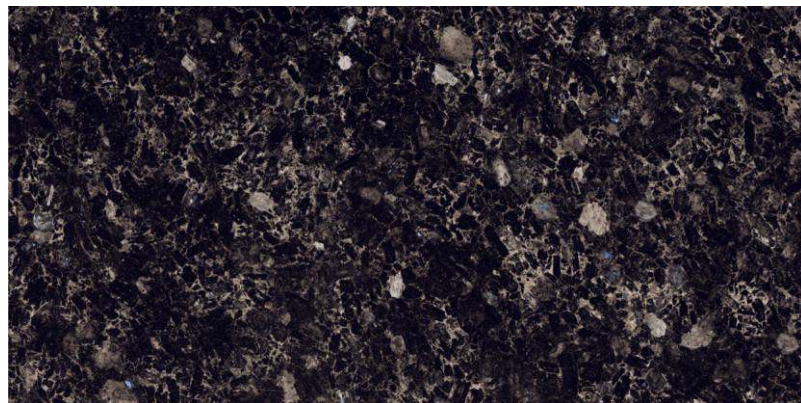

# BLUE DIAMOND

800x1600 mm  
HIGH GLOSSY COLLECTION

elements of the  
nature

**BLUE DIAMOND**

---

800x1600 mm

---

High Glossy