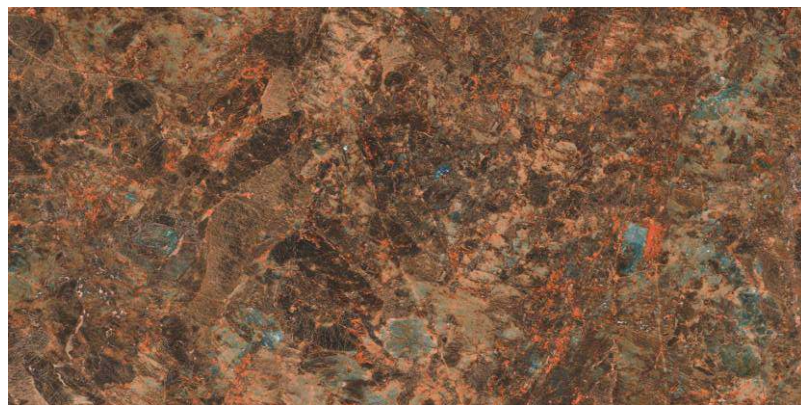

# RAIN FOREST RED

800x1600 mm  
HIGH GLOSSY COLLECTION

**elements of the  
nature**

**RAIN FOREST RED**

—————  
800x1600 mm

—————  
High Glossy

—————  
04  
—————  
—————  
—————

A reflection of  
**YOUR**  
Pride