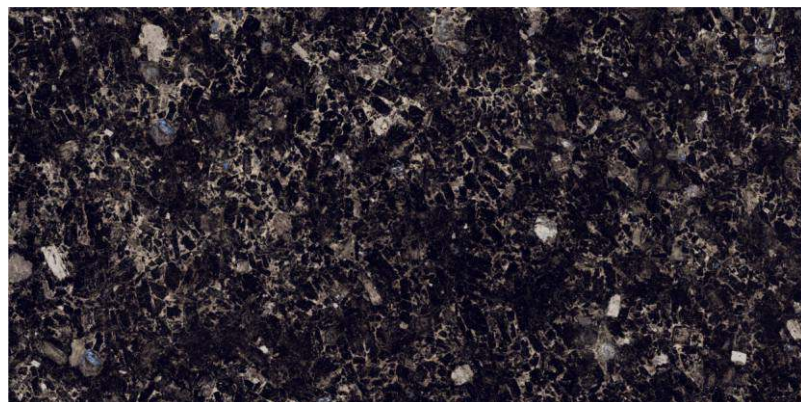

# BLUE DIAMOND

800x1600 mm  
HIGH GLOSSY COLLECTION

elements of the  
nature

**BLUE DIAMOND**

---

800x1600 mm

---

High Glossy