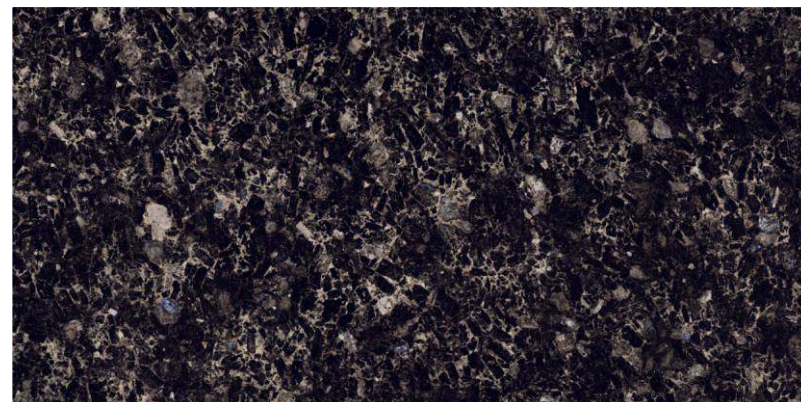

# BLUE DIAMOND

800x1600 mm  
HIGH GLOSSY COLLECTION

elements of the  
nature

**BLUE DIAMOND**

---

800x1600 mm

---

High Glossy