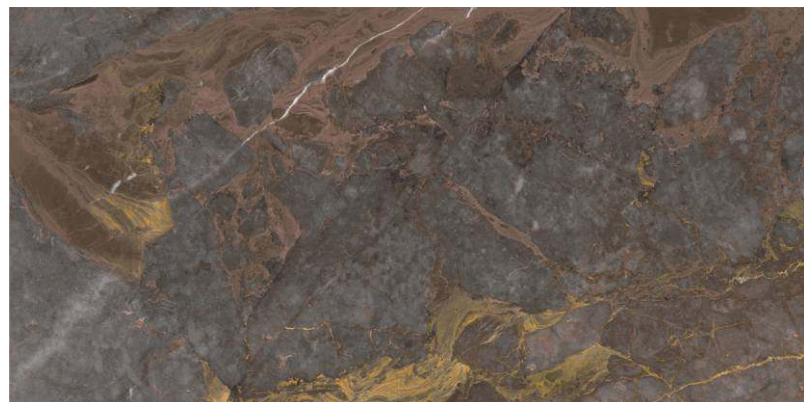

**PURPLE  
MING**

M  
SALONE MUVA

**PURPLE MING**

800x1600 mm  
HIGH GLOSSY COLLECTION

**elements of the  
nature**

**PURPLE MING**

---

800x1600 mm