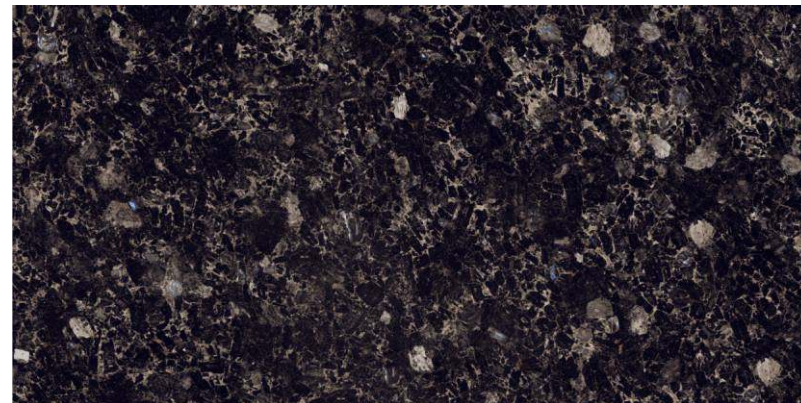

# BLUE DIAMOND

800x1600 mm  
HIGH GLOSSY COLLECTION

elements of the  
nature

**BLUE DIAMOND**

---

800x1600 mm

---

High Glossy