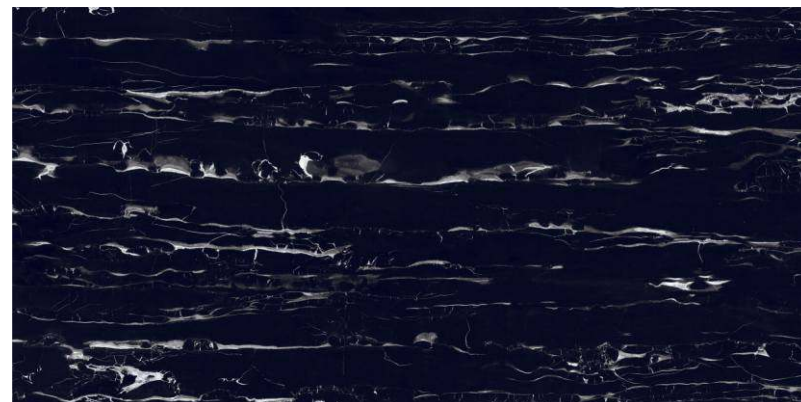

# PORTORO BLACK

800x1600 mm

HIGH GLOSSY-COLLECTION

**elements of the  
nature**

**PORTORO BLACK**

800x1600 mm

High Glossy

04