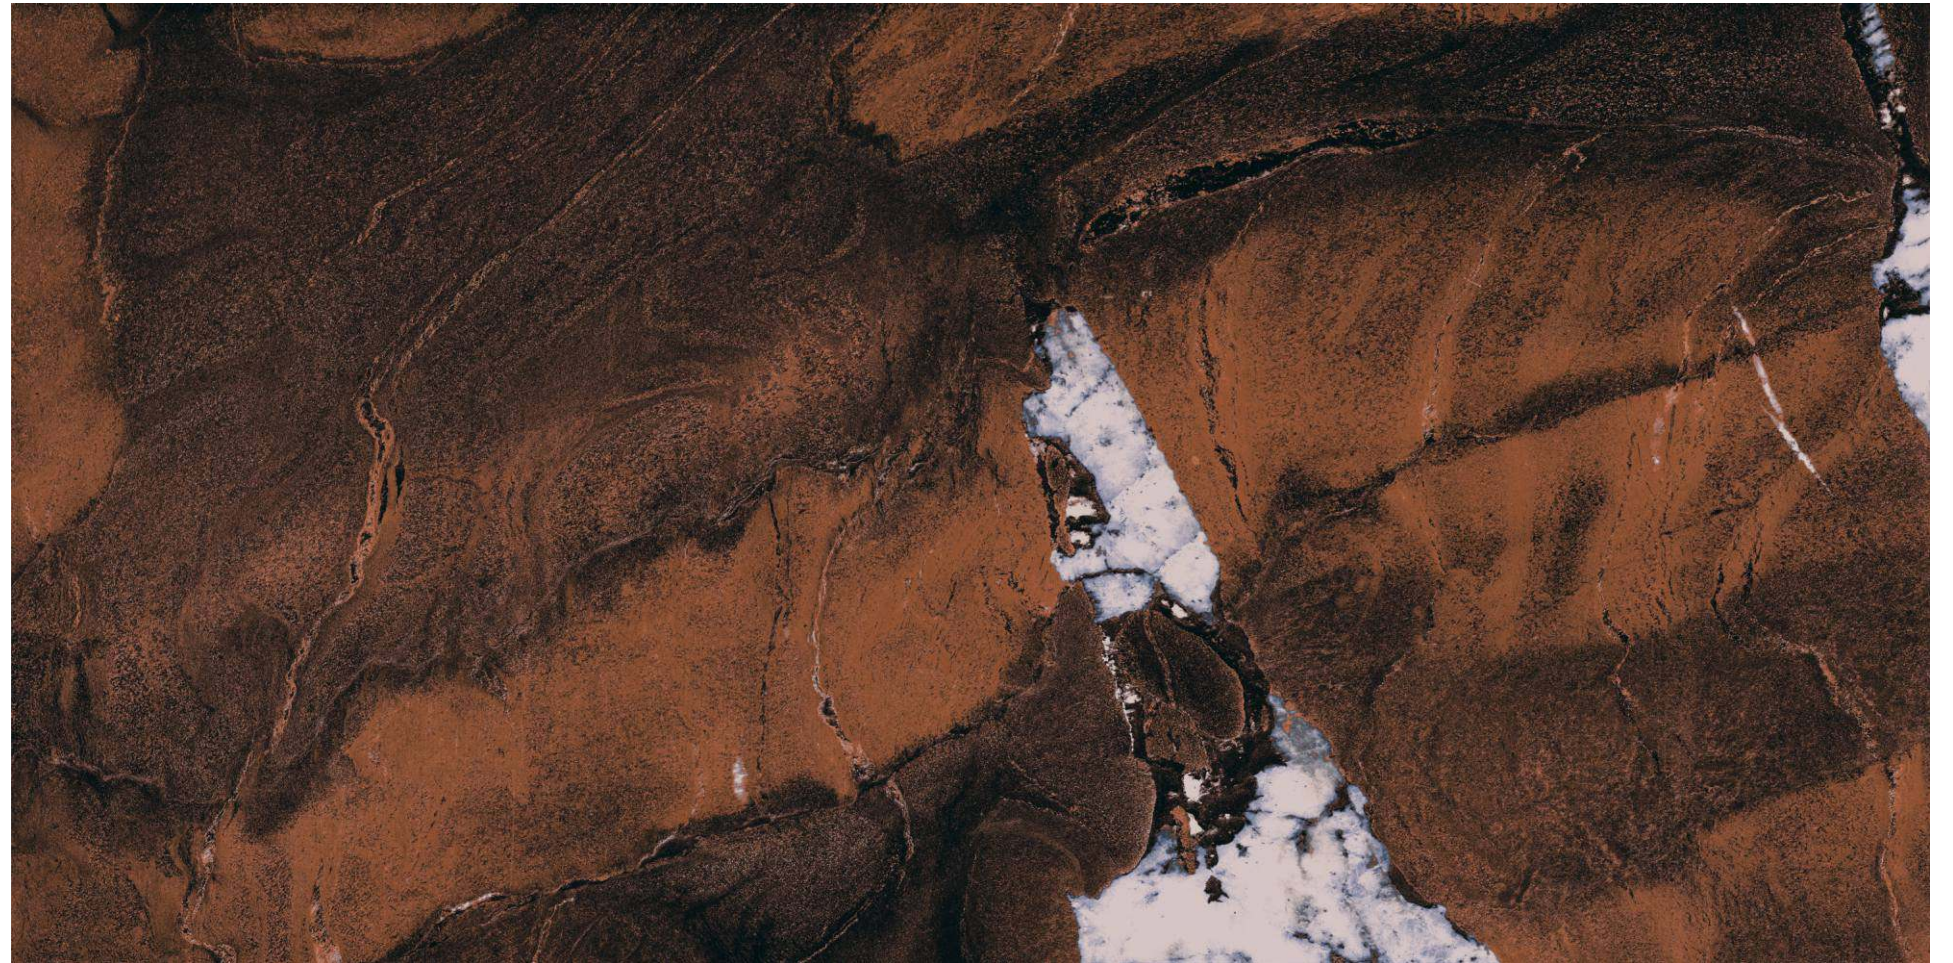

**elements of the
nature**

AVOCADO RED