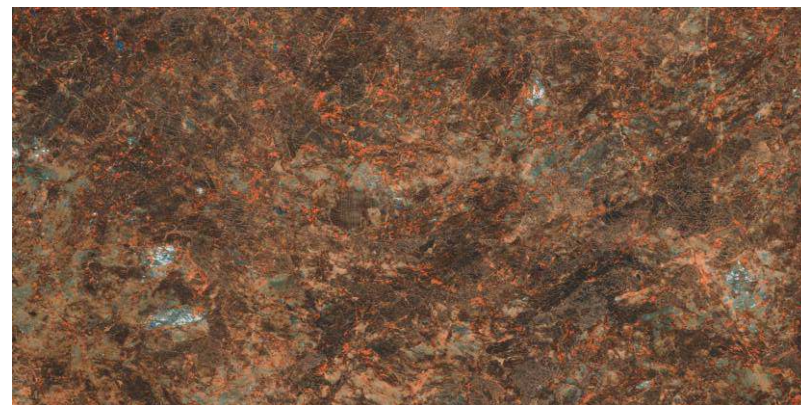

# RAIN FOREST RED

800x1600 mm  
HIGH GLOSSY COLLECTION

**elements of the  
nature**

**RAIN FOREST RED**

—————  
800x1600 mm

—————  
High Glossy

—————  
04  
—————  
—————  
—————

A reflection of  
**YOUR**  
Pride