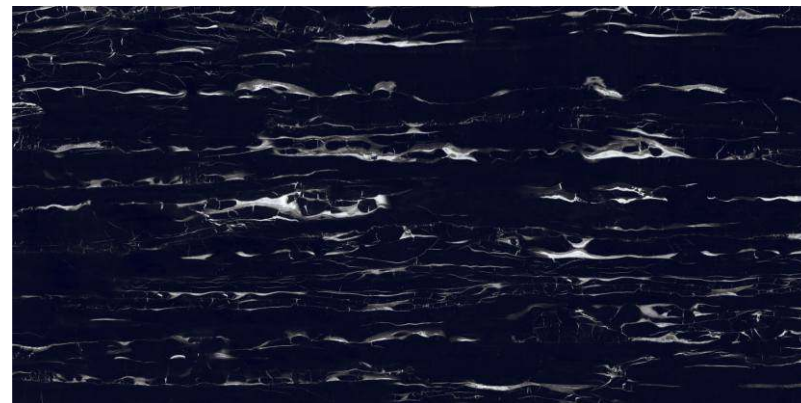

# PORTORO BLACK

800x1600 mm

HIGH GLOSSY-COLLECTION

**elements of the  
nature**

**PORTORO BLACK**

800x1600 mm

High Glossy

04