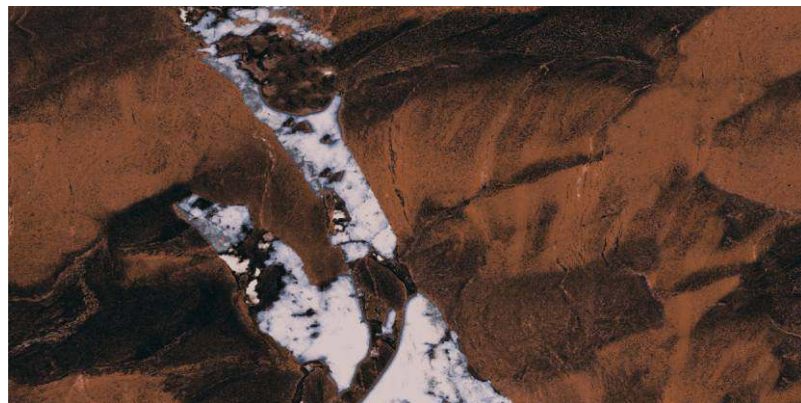

# AVOCADO RED

800x1600 mm

HIGH GLOSSY COLLECTION

**elements of the  
nature**

**AVOCADO RED**

800x1600 mm

High Glossy

04