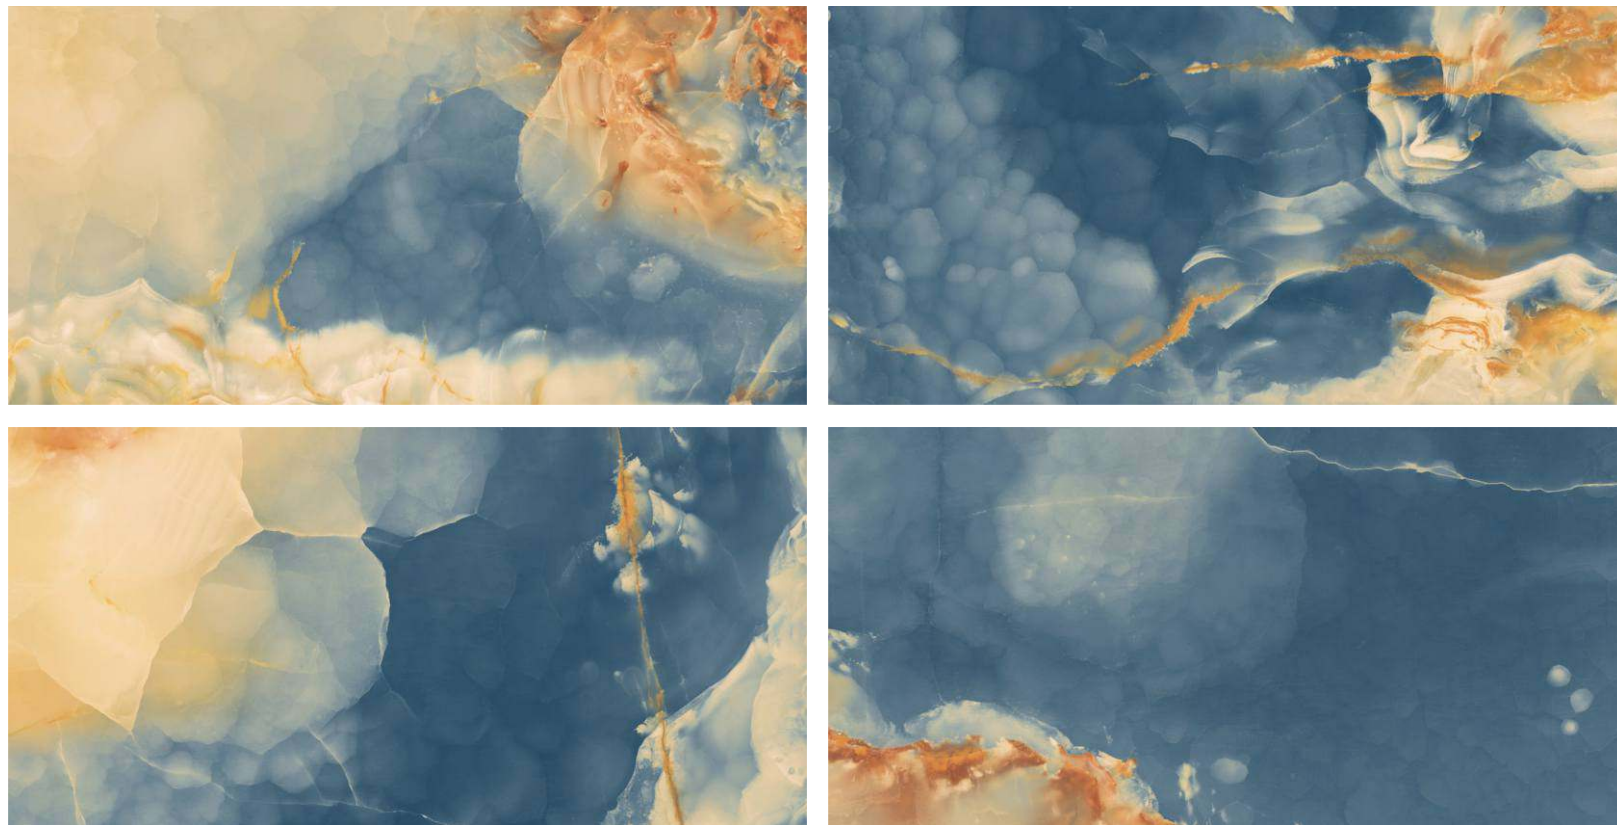

# CLOUDIA BLUE ONYX

800x1600 mm

HIGH GLOSSY COLLECTION

**elements of the  
nature**

**CLOUDIA BLUE ONYX**

800x1600 mm

High Glossy

04