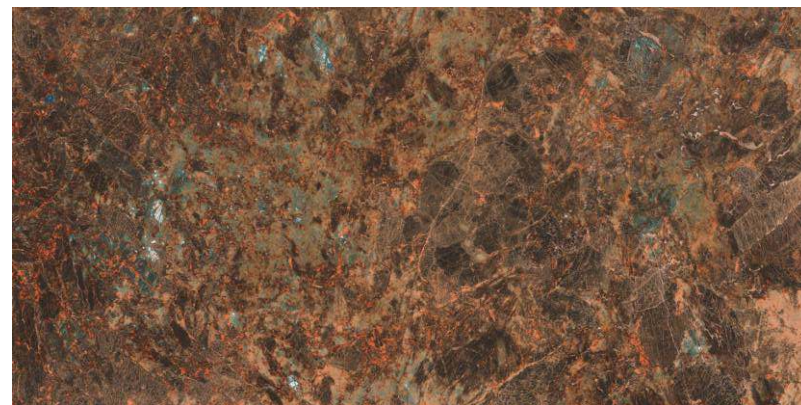

# RAIN FOREST RED

800x1600 mm  
HIGH GLOSSY COLLECTION

**elements of the  
nature**

**RAIN FOREST RED**

—————  
800x1600 mm

—————  
High Glossy

—————  
04  
—————  
—————  
—————

A reflection of  
**YOUR**  
Pride