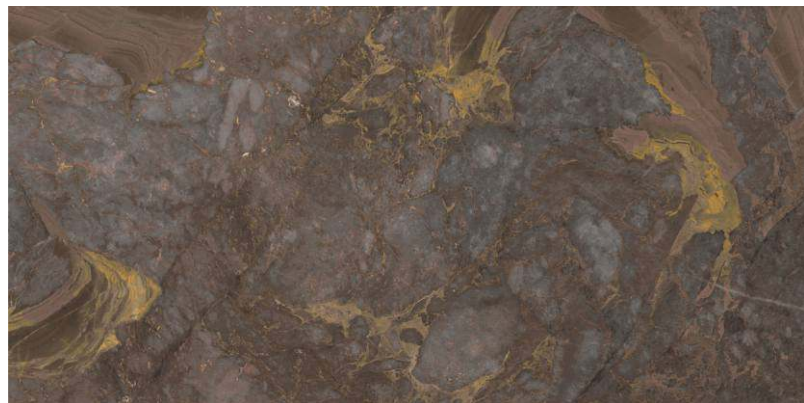

**PURPLE  
MING**

M  
SALONE MUVA

**PURPLE MING**

800x1600 mm  
HIGH GLOSSY COLLECTION

**elements of the  
nature**

**PURPLE MING**

---

800x1600 mm