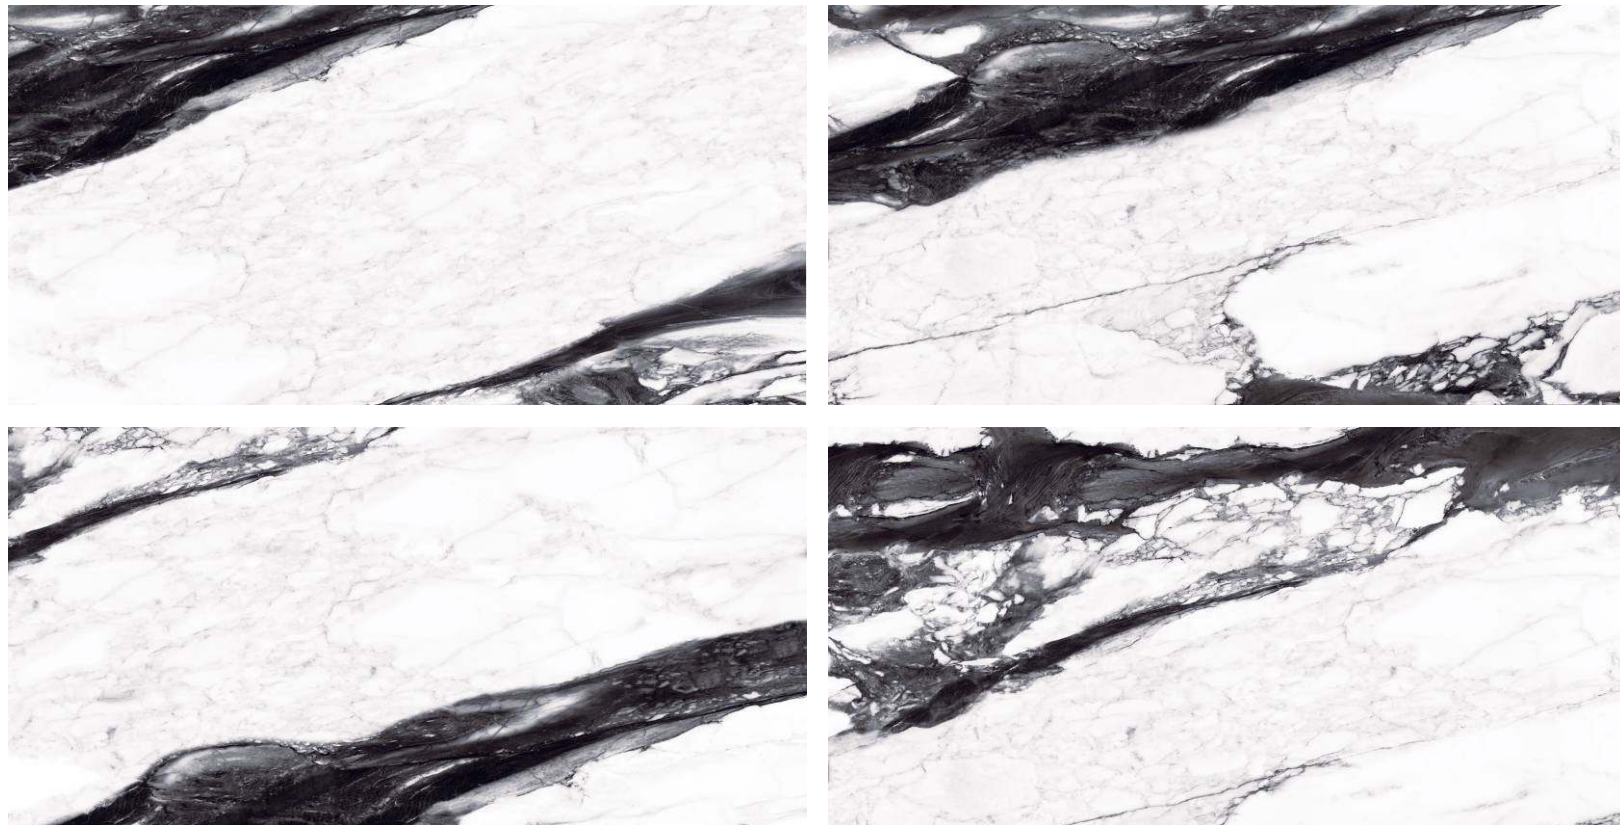

# CALACATTA RENOIR

800x1600 mm

HIGH GLOSSY COLLECTION

**elements of the  
nature**

**CALACATTA RENOIR**

---

800x1600 mm

---