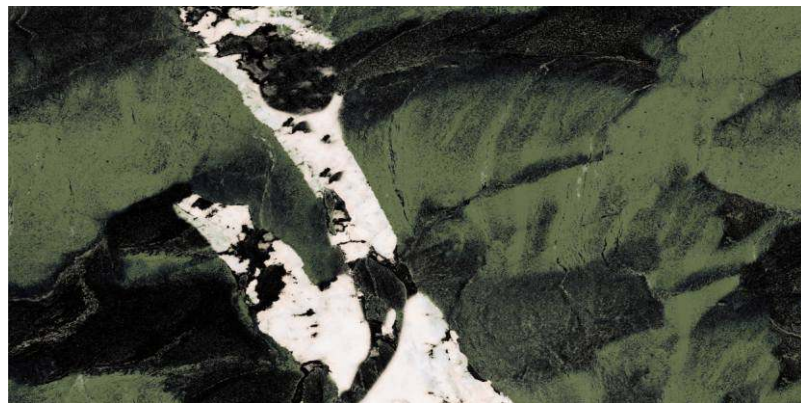

800x1600 mm

High Glossy

04