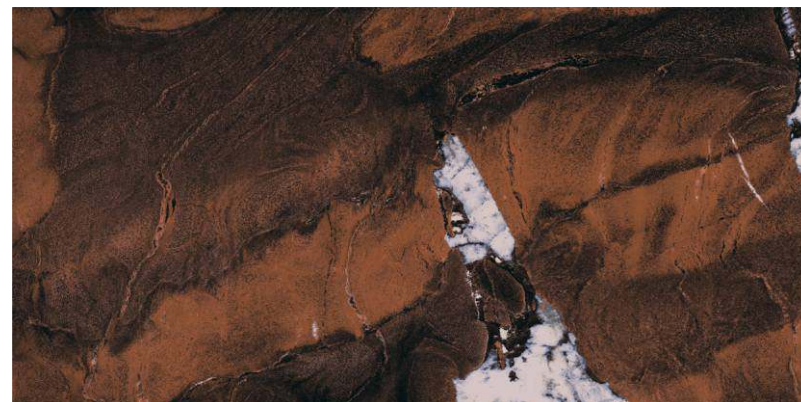

# AVOCADO RED

800x1600 mm

HIGH GLOSSY COLLECTION

**elements of the  
nature**

**AVOCADO RED**

800x1600 mm

High Glossy

04