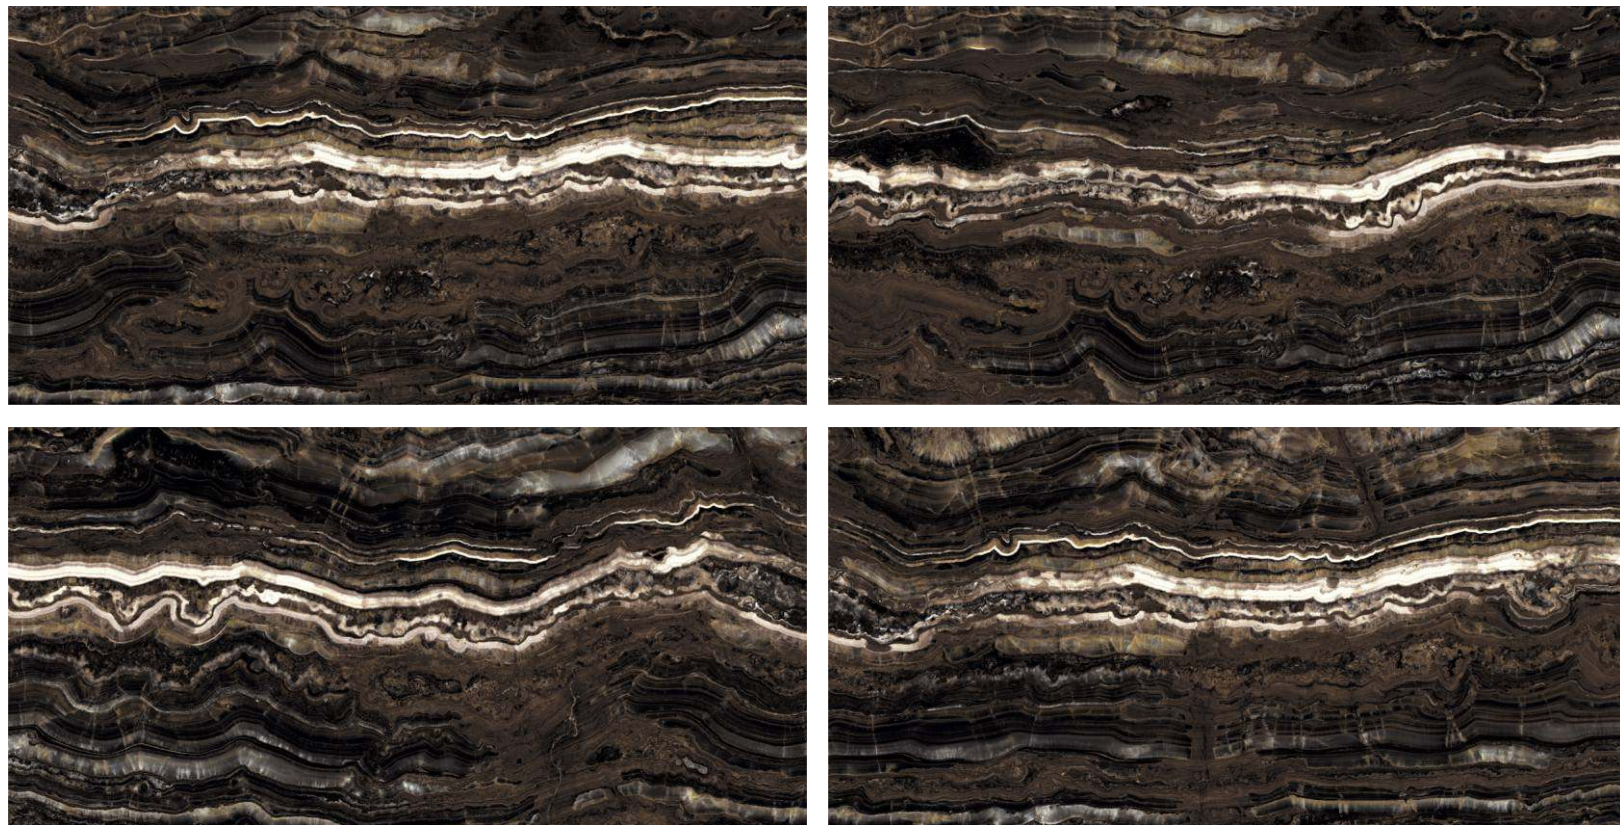

MERIDIAN

**GALACTICO BLACK**

800x1600 mm

HIGH GLOSSY COLLECTION

**elements of the  
nature**

**GALACTICO BLACK**

800x1600 mm

High Glossy