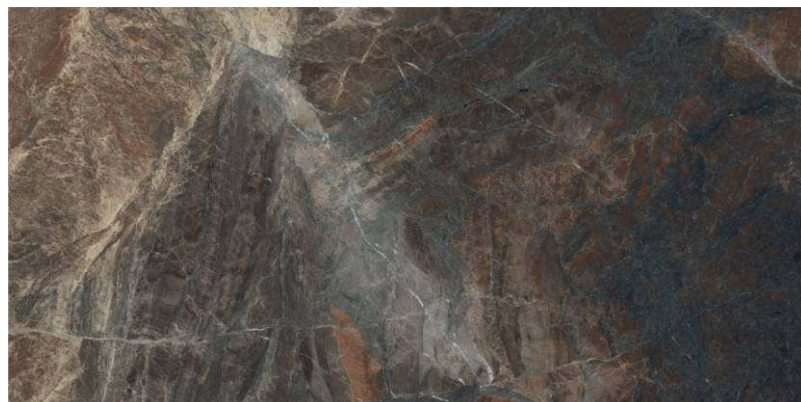

# AMERICAN FENTACIYA

800x1600 mm

HIGH GLOSSY COLLECTION

elements of the  
nature

**AMERICAN FENTACIYA**

---

800x1600 mm

---