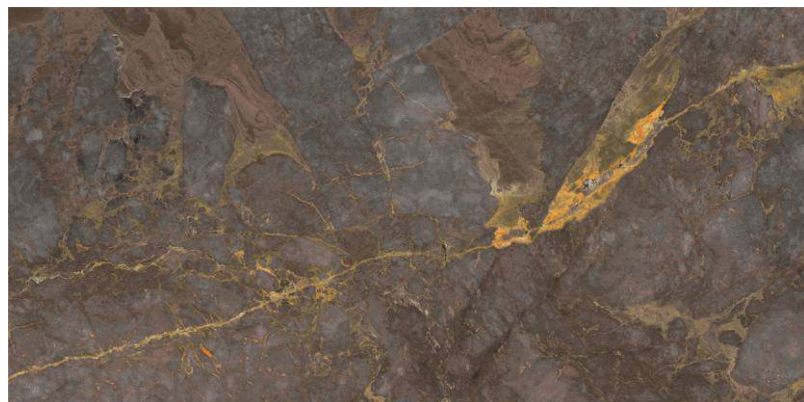

**PURPLE  
MING**

M  
SALONE MUVA

**PURPLE MING**

800x1600 mm  
HIGH GLOSSY COLLECTION

**elements of the  
nature**

**PURPLE MING**

---

800x1600 mm