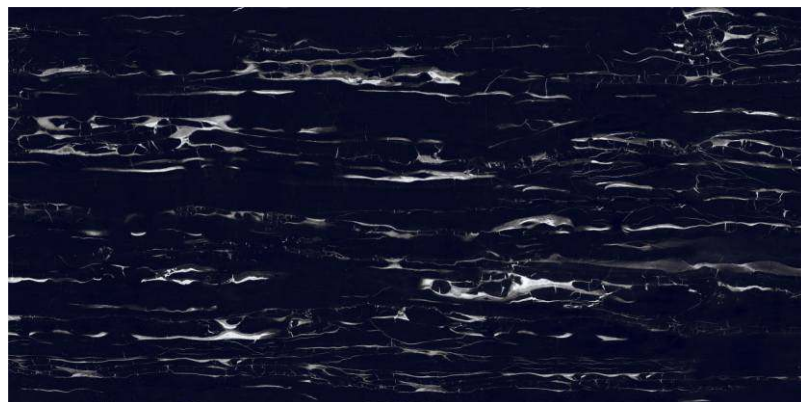

# PORTORO BLACK

800x1600 mm

HIGH GLOSSY-COLLECTION

**elements of the  
nature**

**PORTORO BLACK**

800x1600 mm

High Glossy

04