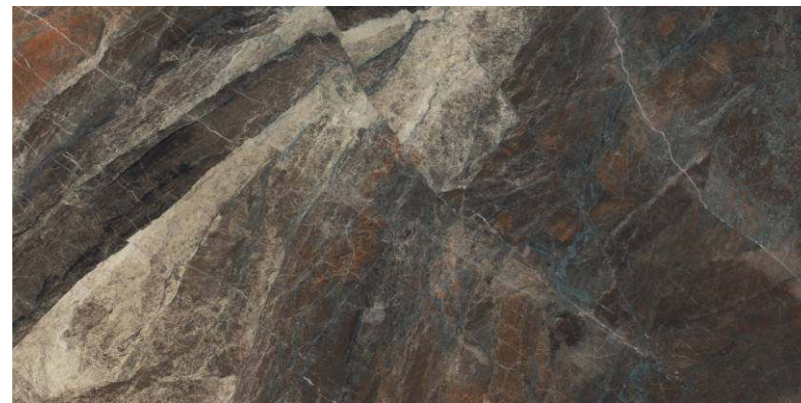

# AMERICAN FENTACIYA

800x1600 mm

HIGH GLOSSY COLLECTION

elements of the  
nature

**AMERICAN FENTACIYA**

---

800x1600 mm

---