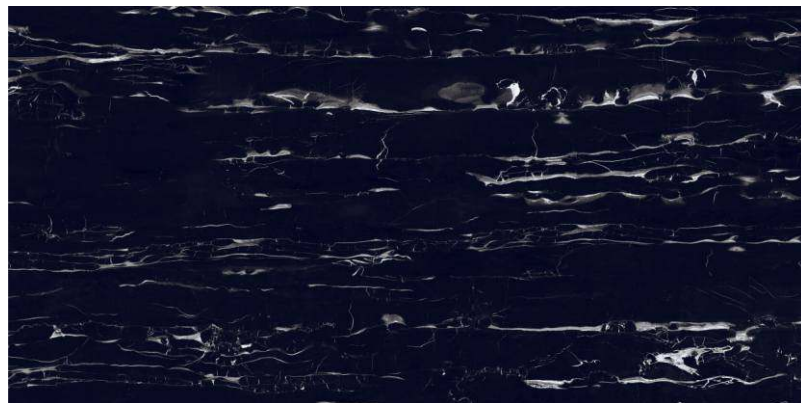

# PORTORO BLACK

800x1600 mm

HIGH GLOSSY-COLLECTION

**elements of the  
nature**

**PORTORO BLACK**

800x1600 mm

High Glossy

04