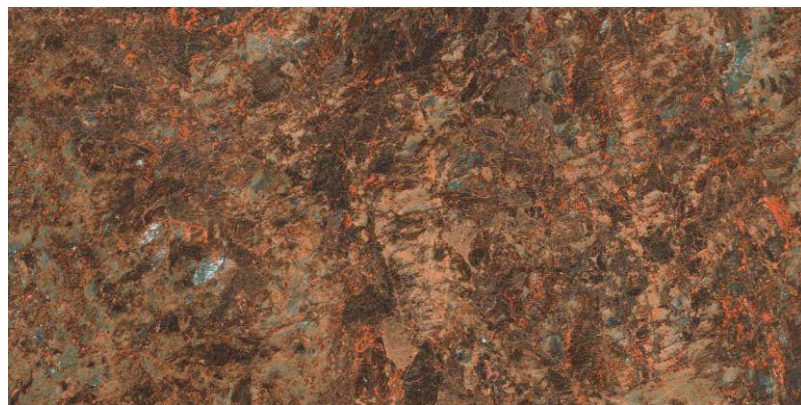

# RAIN FOREST RED

800x1600 mm  
HIGH GLOSSY COLLECTION

**elements of the  
nature**

**RAIN FOREST RED**

—————  
800x1600 mm

—————  
High Glossy

—————  
04  
—————  
—————  
—————

A reflection of  
**YOUR**  
Pride