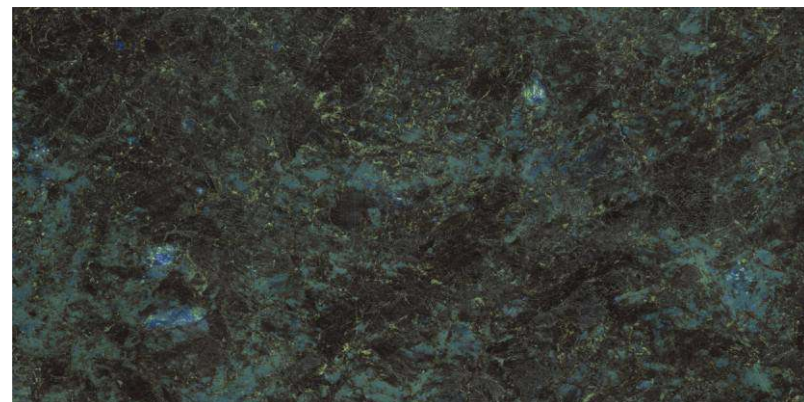

# RAIN FOREST

800x1600 mm

HIGH GLOSSY COLLECTION

elements of the  
nature

**RAIN FOREST**

800x1600 mm

High Glossy

04