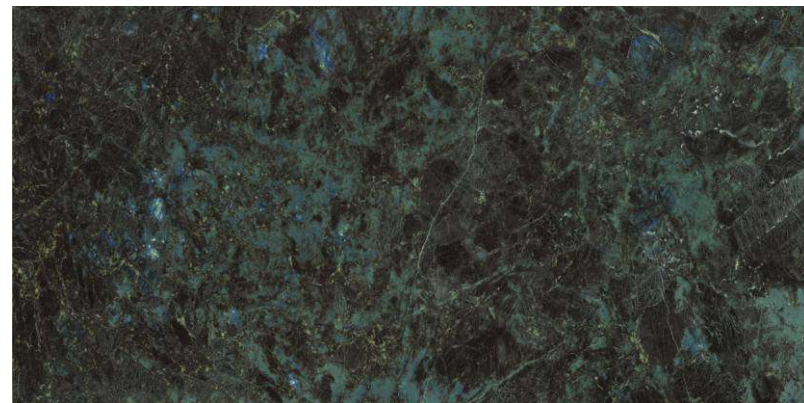

# RAIN FOREST

800x1600 mm

HIGH GLOSSY COLLECTION

elements of the  
nature

**RAIN FOREST**

800x1600 mm

High Glossy

04